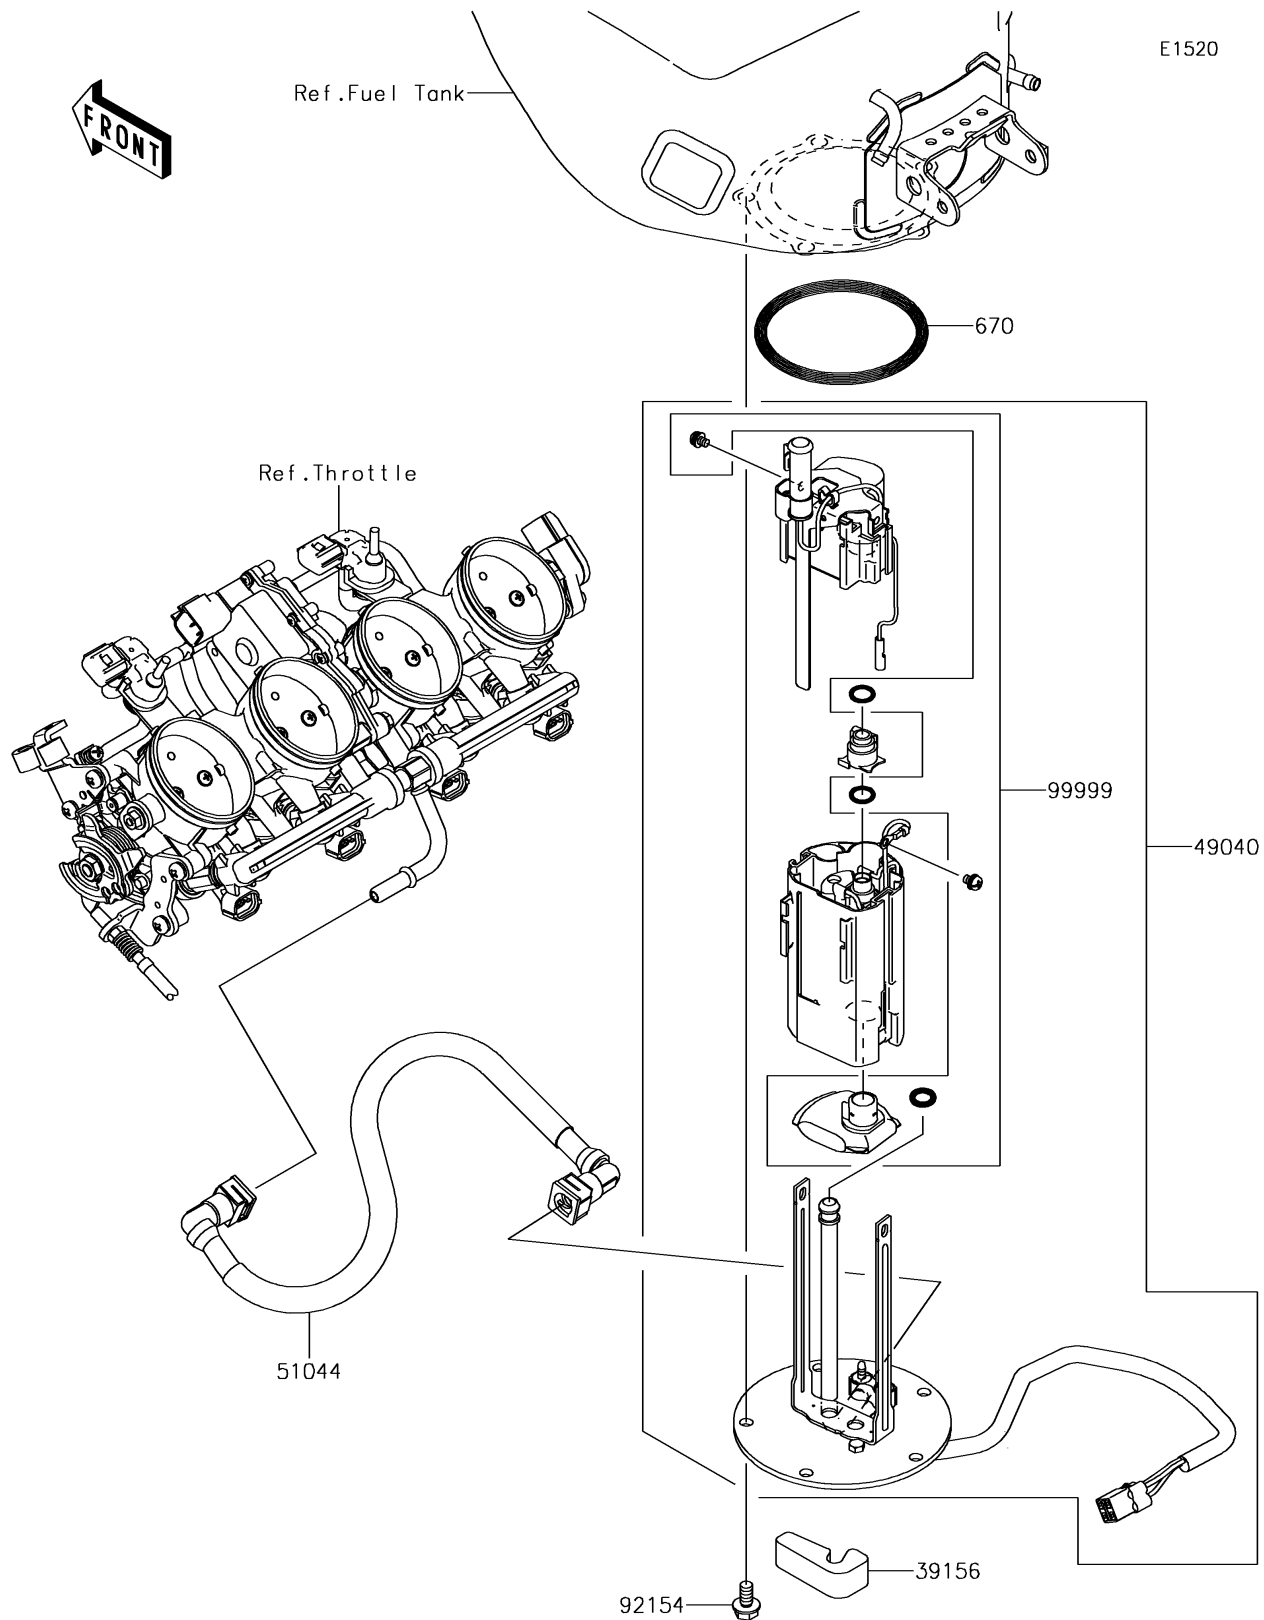

2018 NINJA[®] ZX[™]-6R ABS

PARTS DIAGRAM

Fuel Pump

2018 NINJA[®] ZX[™]-6R ABS

PARTS LIST

Fuel Pump

ITEM NAME	PART NUMBER	QUANTITY
-----------	-------------	----------
