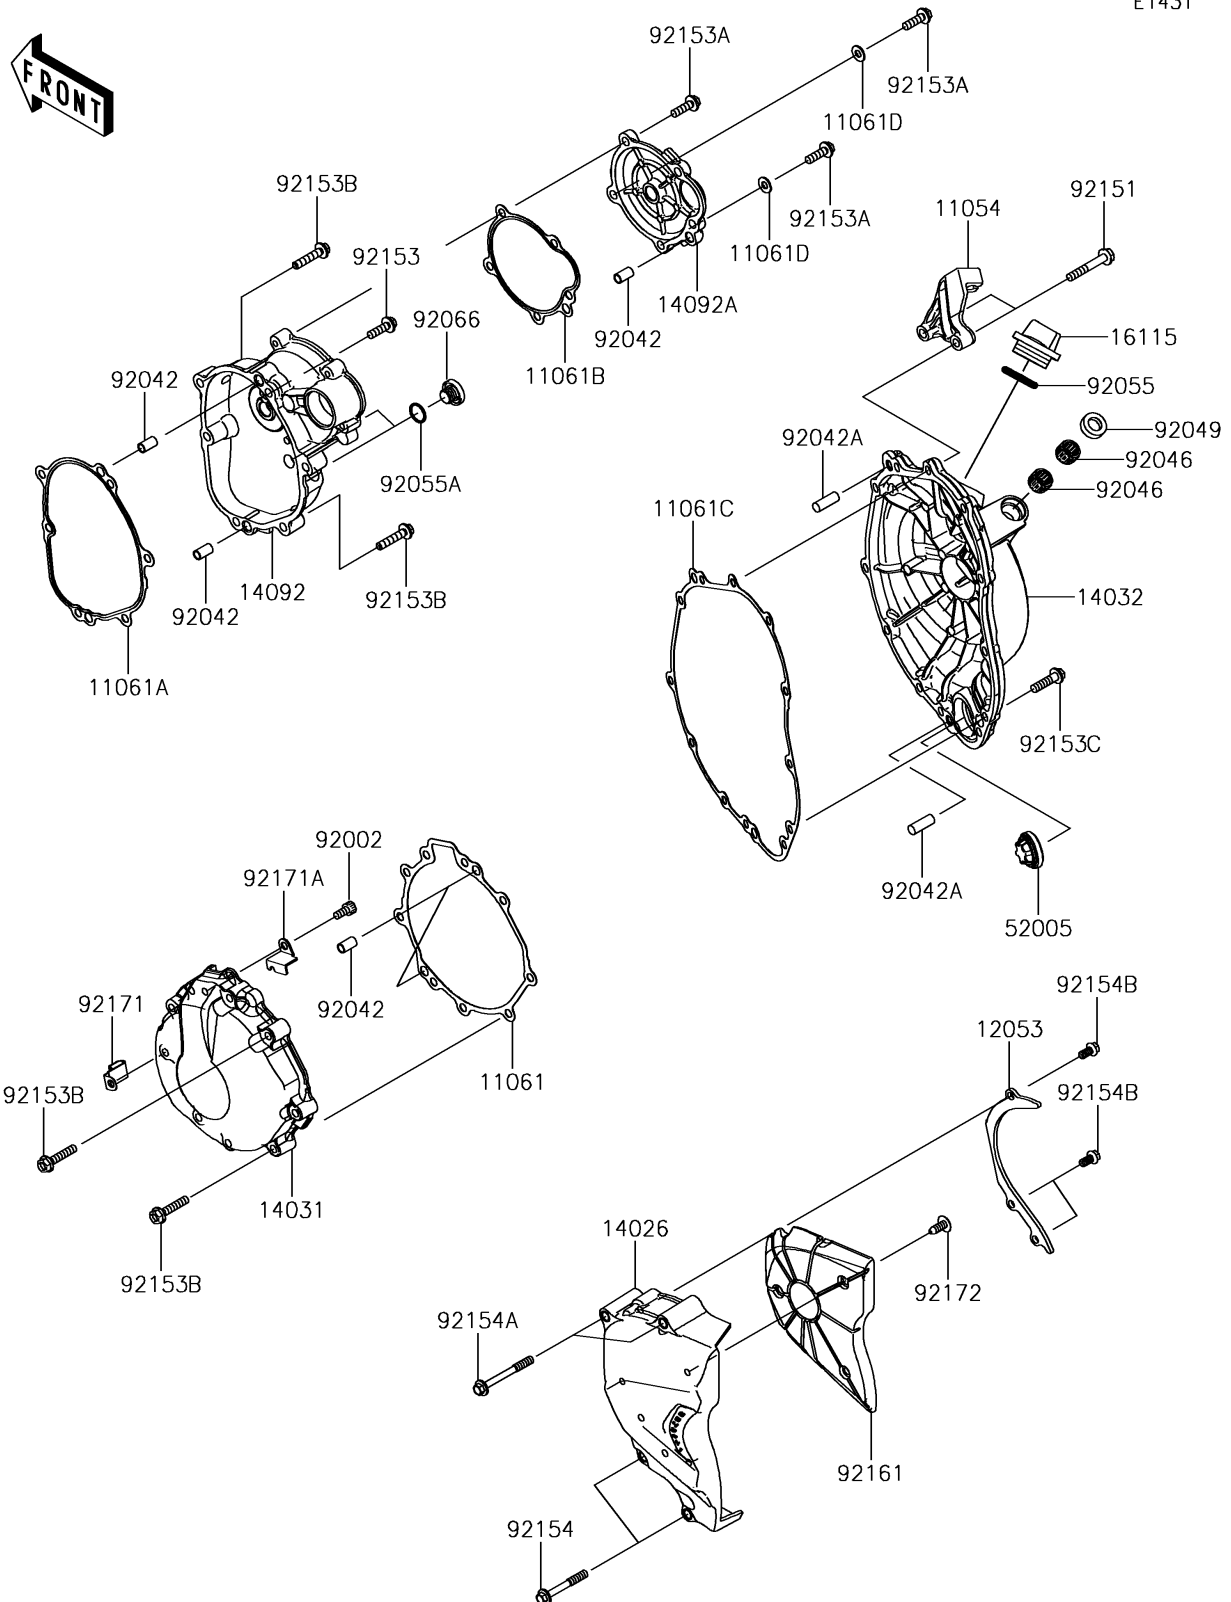

2018 NINJA® ZX™-6R ABS

PARTS DIAGRAM

Engine Cover(s)

E1431

2018 NINJA® ZX™-6R ABS

PARTS LIST

Engine Cover(s)

ITEM NAME	PART NUMBER	QUANTITY
-----------	-------------	----------
