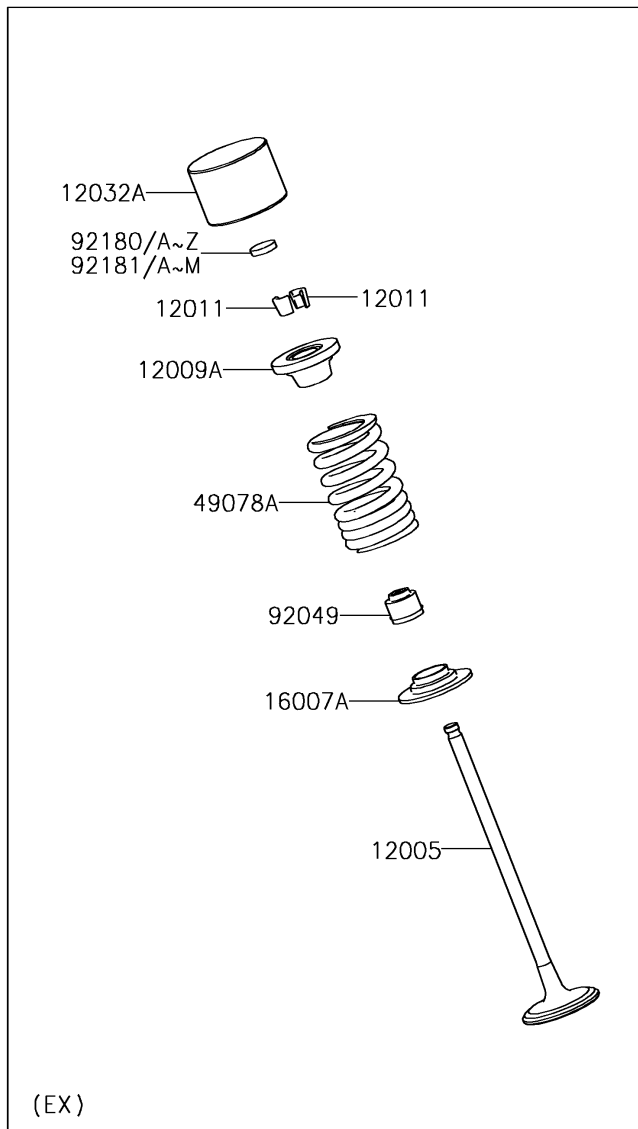

2018 NINJA[®] ZX[™]-6R ABS

PARTS DIAGRAM

Valve(s)

E1210

2018 NINJA® ZX™ -6R ABS

PARTS LIST

Valve(s)

ITEM NAME

PART NUMBER

QUANTITY
