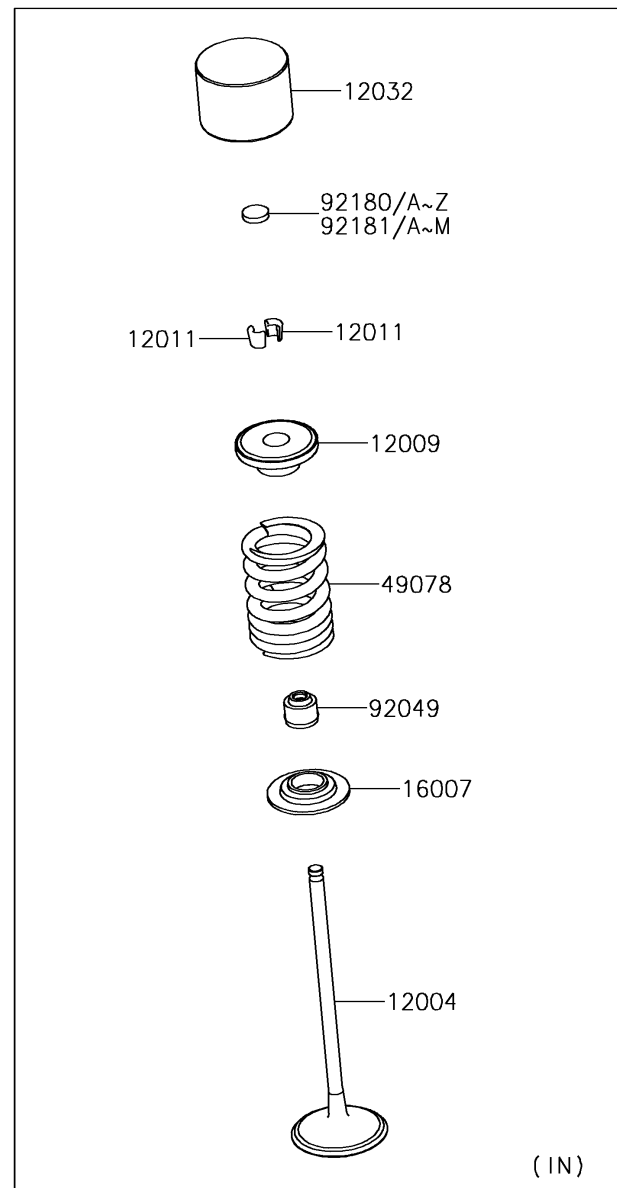

2018 NINJA[®] ZX[™]-6R ABS

PARTS DIAGRAM

Valve(s)

E1210

2018 NINJA® ZX™ -6R ABS

PARTS LIST

Valve(s)

ITEM NAME

PART NUMBER

QUANTITY
