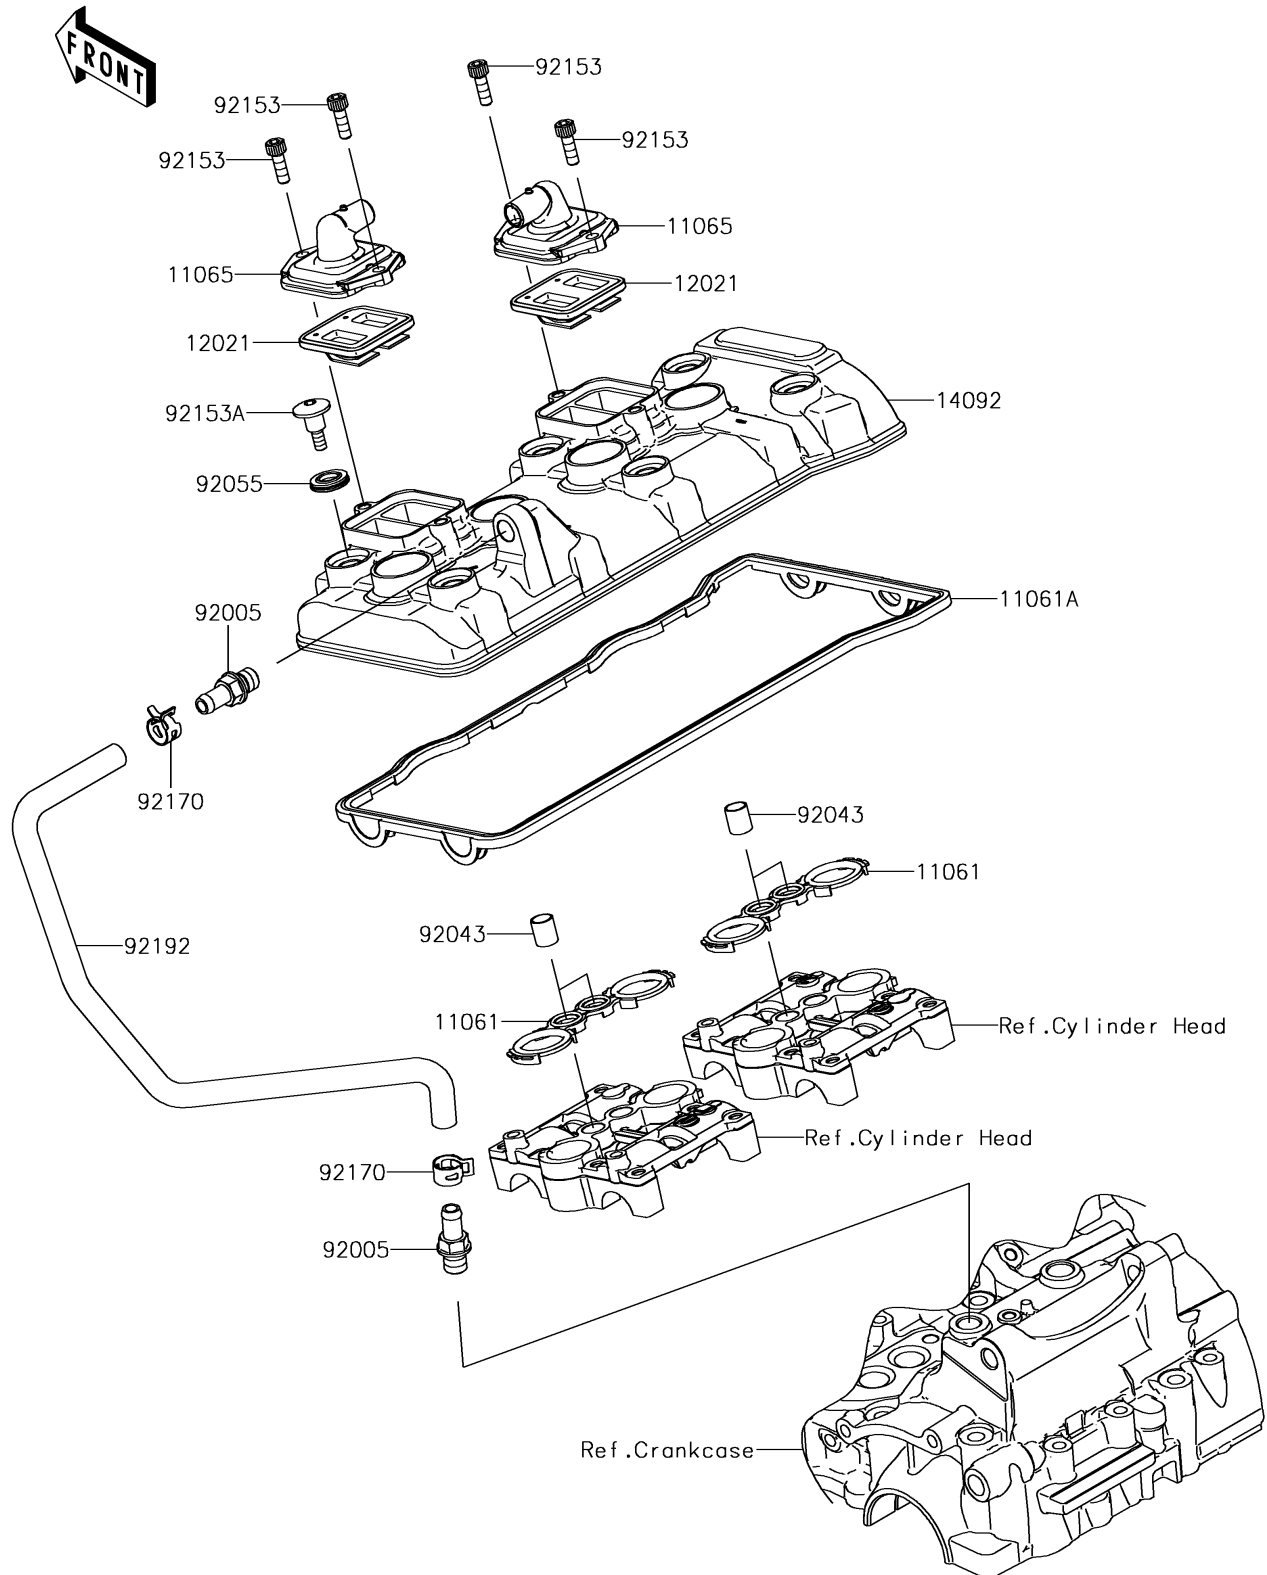

2018 NINJA[®] ZX[™]-6R ABS

PARTS DIAGRAM Cylinder Head Cover

E1112

2018 NINJA® ZX™-6R ABS

PARTS LIST

Cylinder Head Cover

ITEM NAME	PART NUMBER	QUANTITY
-----------	-------------	----------
