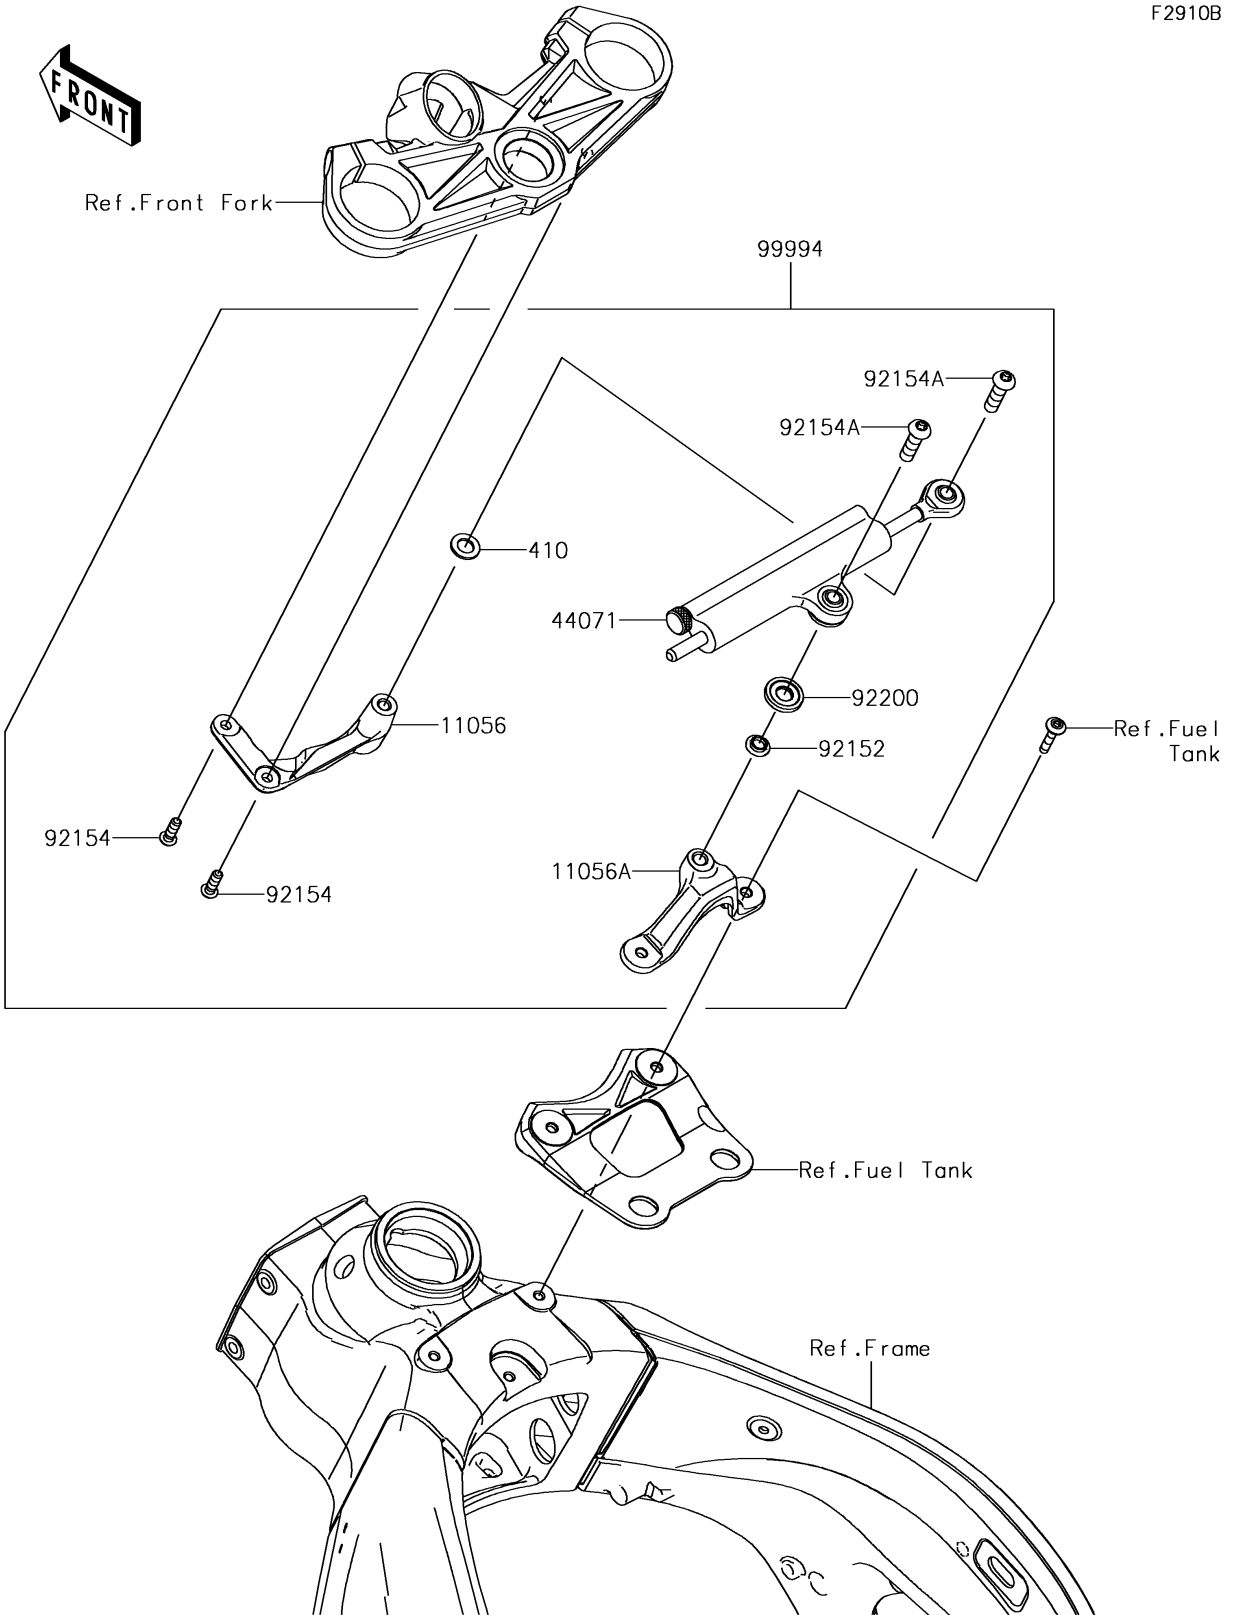

2018 NINJA[®] ZX[™]-6R

PARTS DIAGRAM

Accessory(Steering Damper)

F2910B

2018 NINJA® ZX™-6R

PARTS LIST

Accessory(Steering Damper)

ITEM NAME

PART NUMBER

QUANTITY
