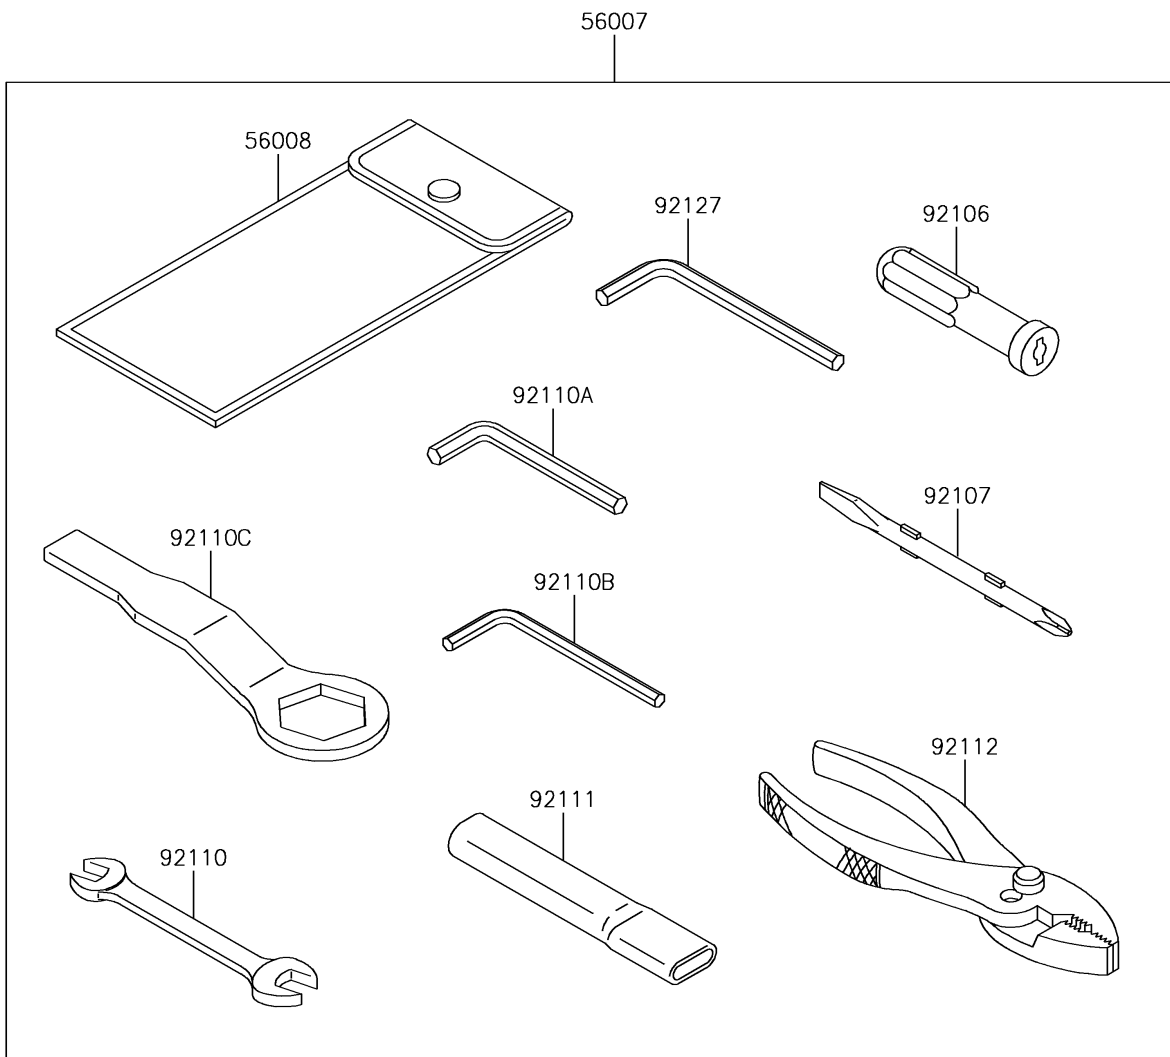

2018 NINJA[®] ZX[™]-6R

PARTS DIAGRAM

Owner's Tools

F2810

2018 NINJA[®] ZX[™]-6R

PARTS LIST

Owner's Tools

ITEM NAME

PART NUMBER

QUANTITY
