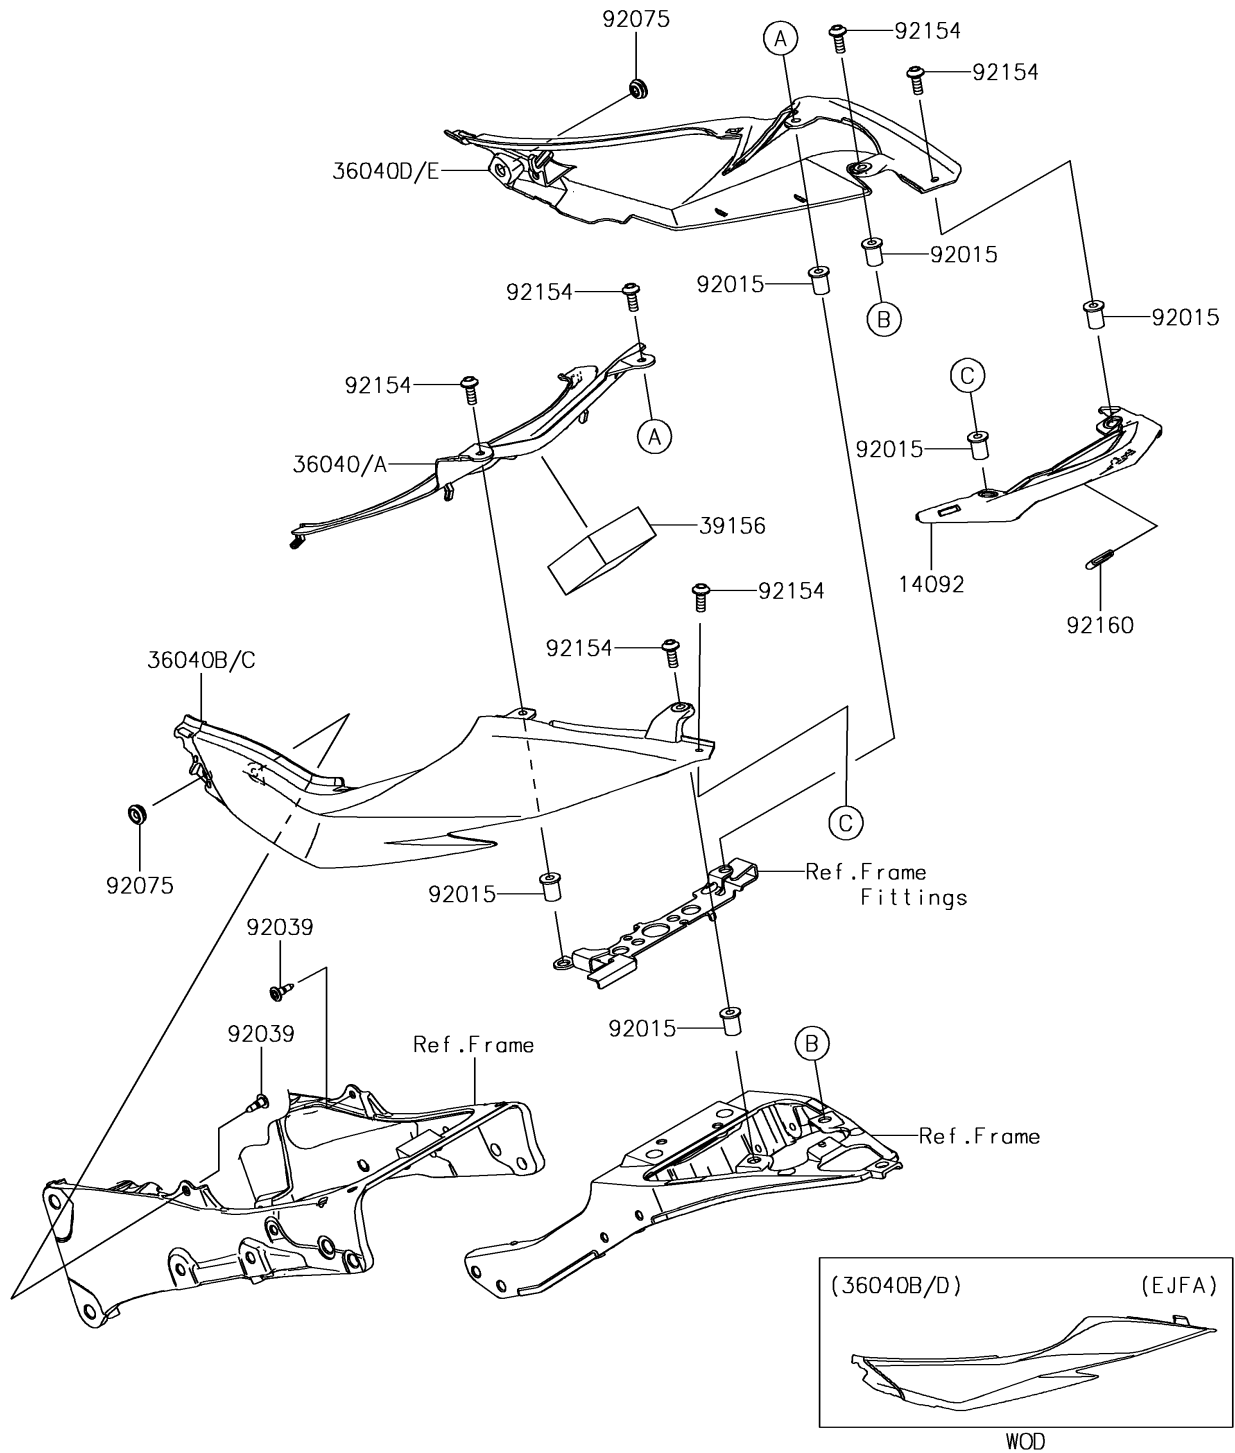

2018 NINJA[®] ZX[™]-6R

PARTS DIAGRAM

Side Covers

F2611

2018 NINJA[®] ZX[™]-6R

PARTS LIST

Side Covers

ITEM NAME

PART NUMBER

QUANTITY
