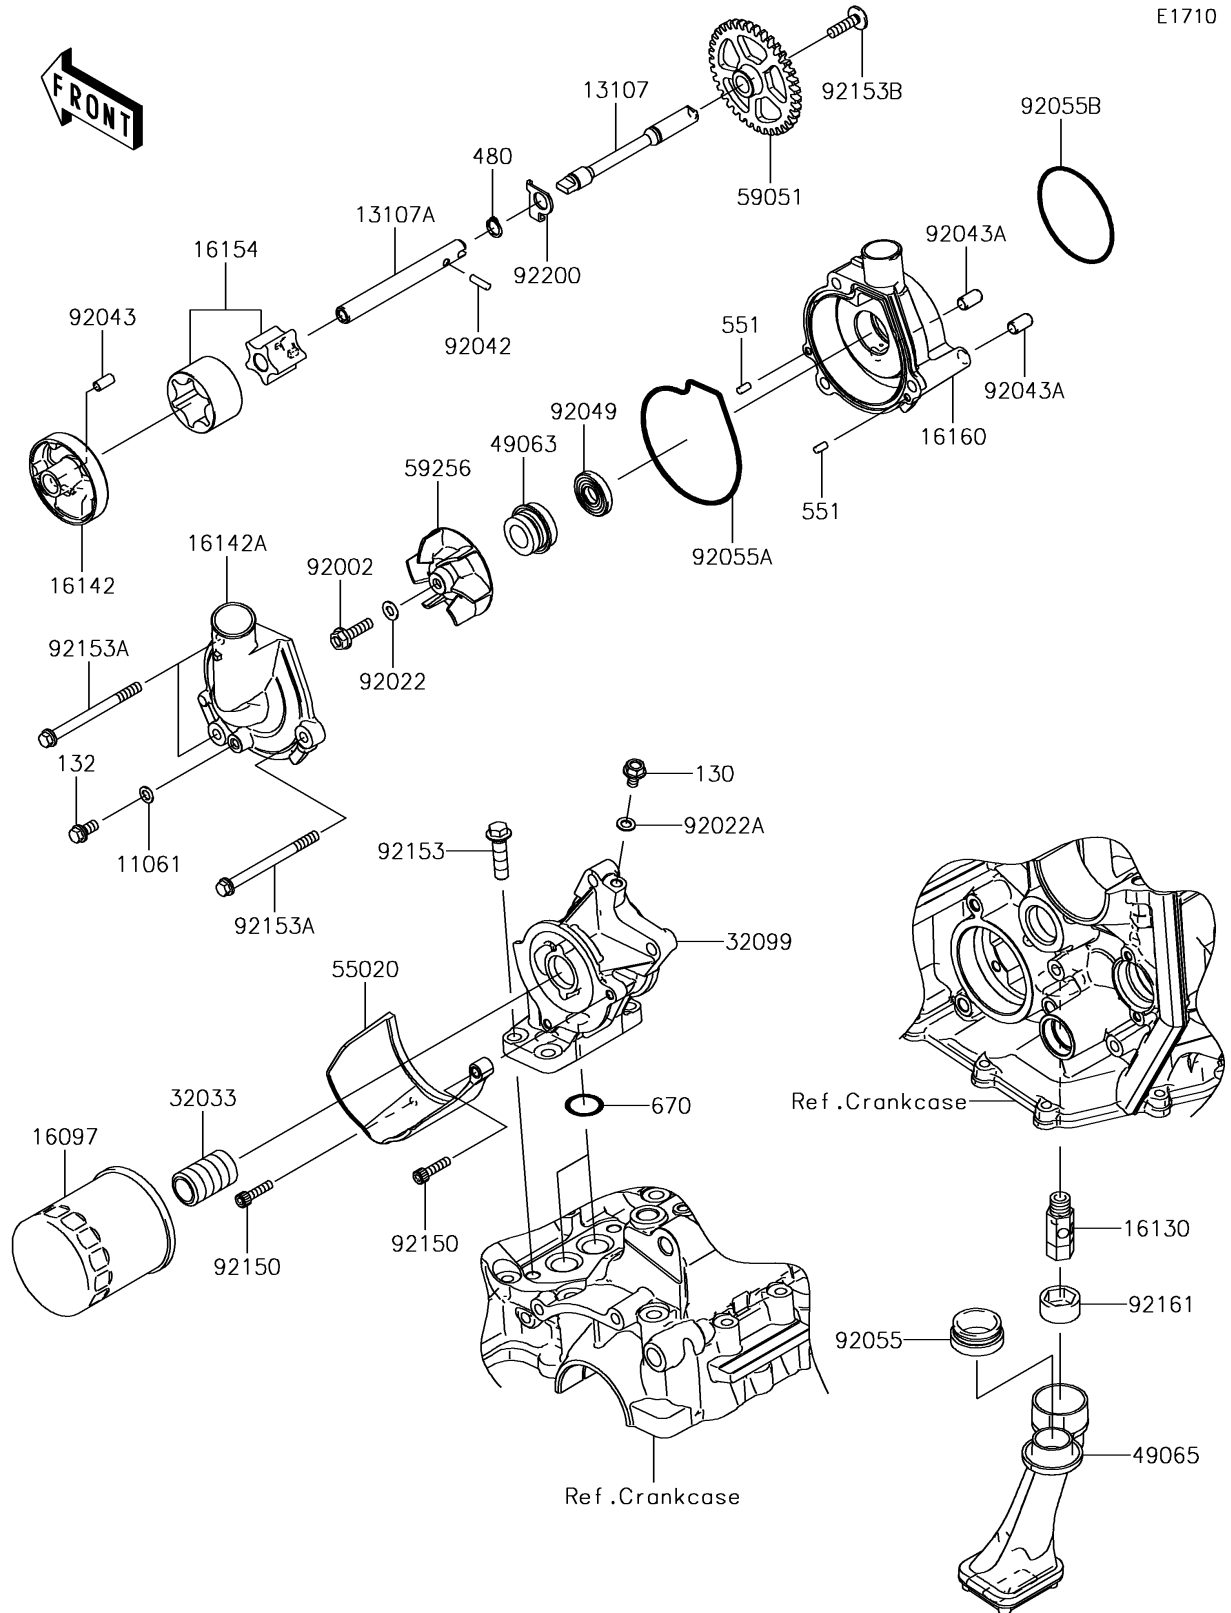

2018 NINJA® ZX™-6R

PARTS DIAGRAM

Oil Pump/Oil Filter

E1710

2018 NINJA® ZX™-6R

PARTS LIST

Oil Pump/Oil Filter

ITEM NAME

PART NUMBER

QUANTITY
