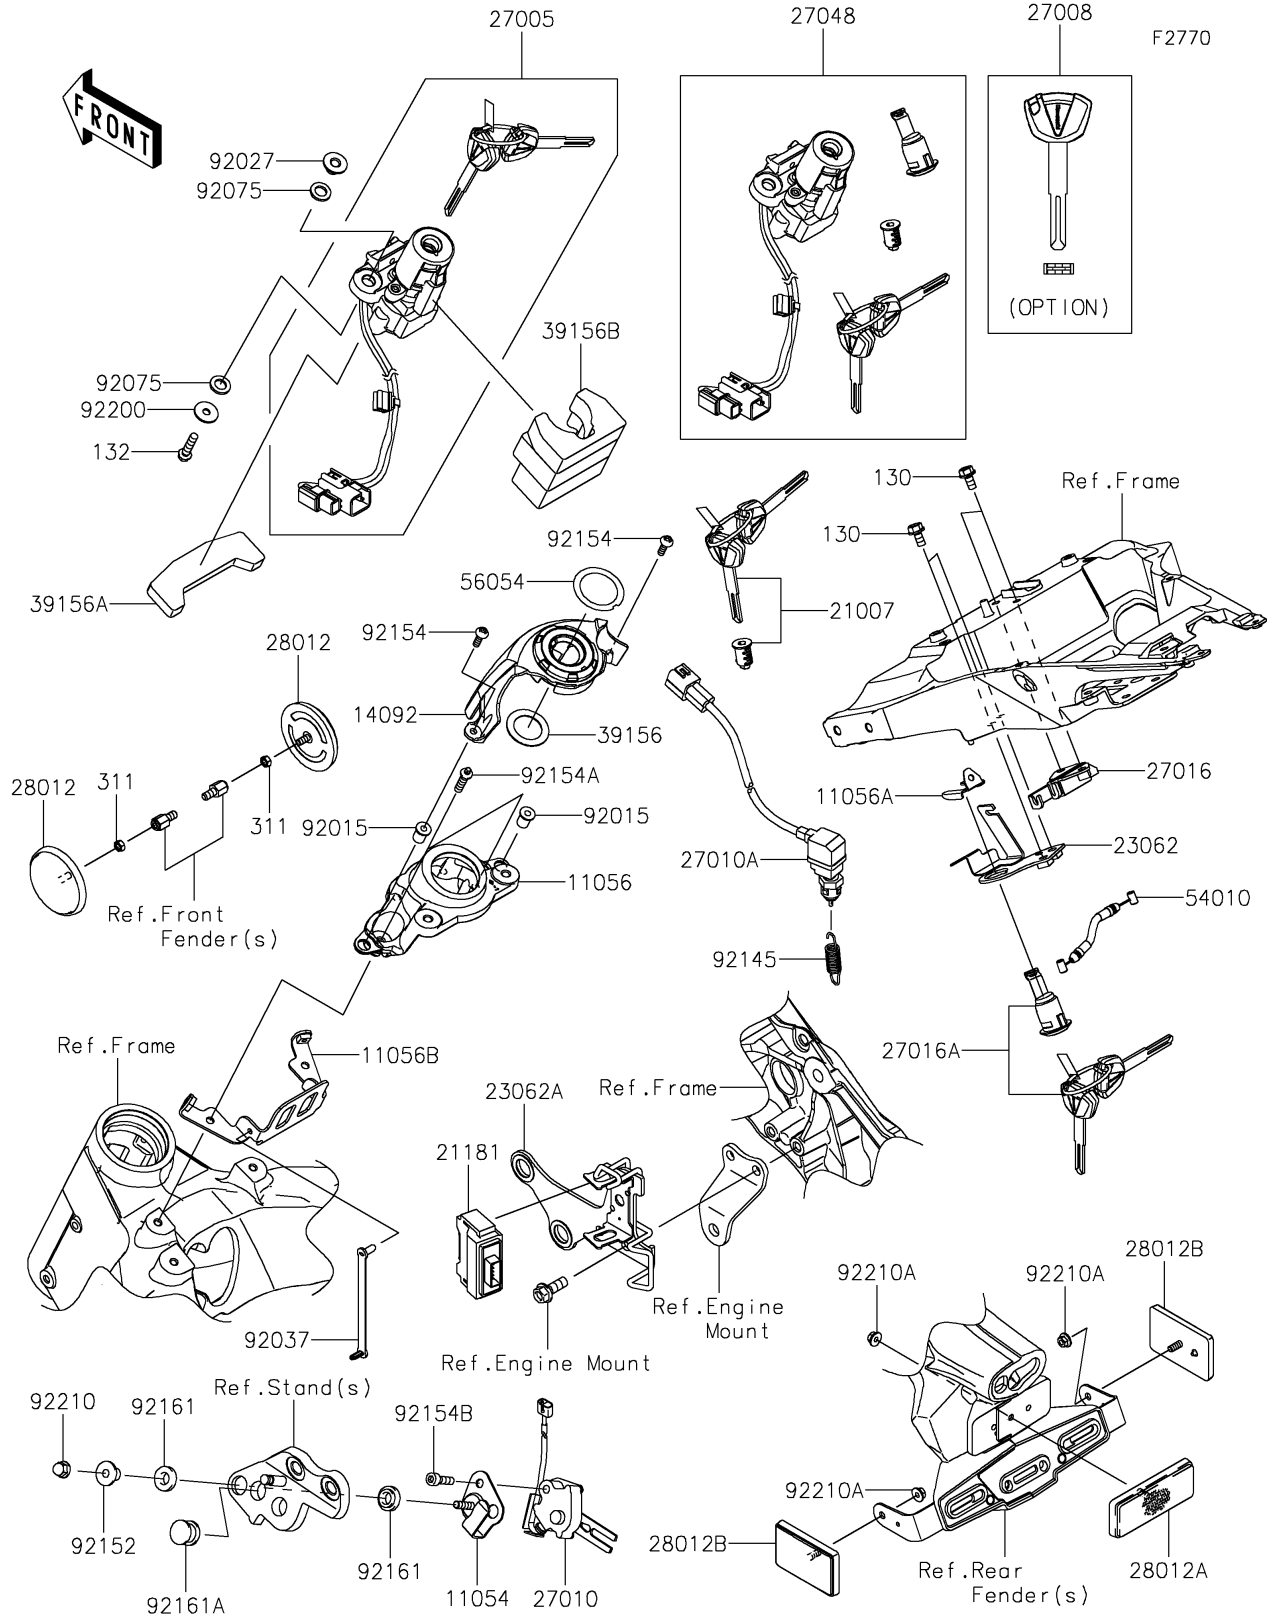

2026 Z1100 SE ABS

PARTS DIAGRAM

Ignition Switch/Locks/Reflectors

2026 Z1100 SE ABS

PARTS LIST

Ignition Switch/Locks/Reflectors

ITEM NAME

PART NUMBER

QUANTITY
