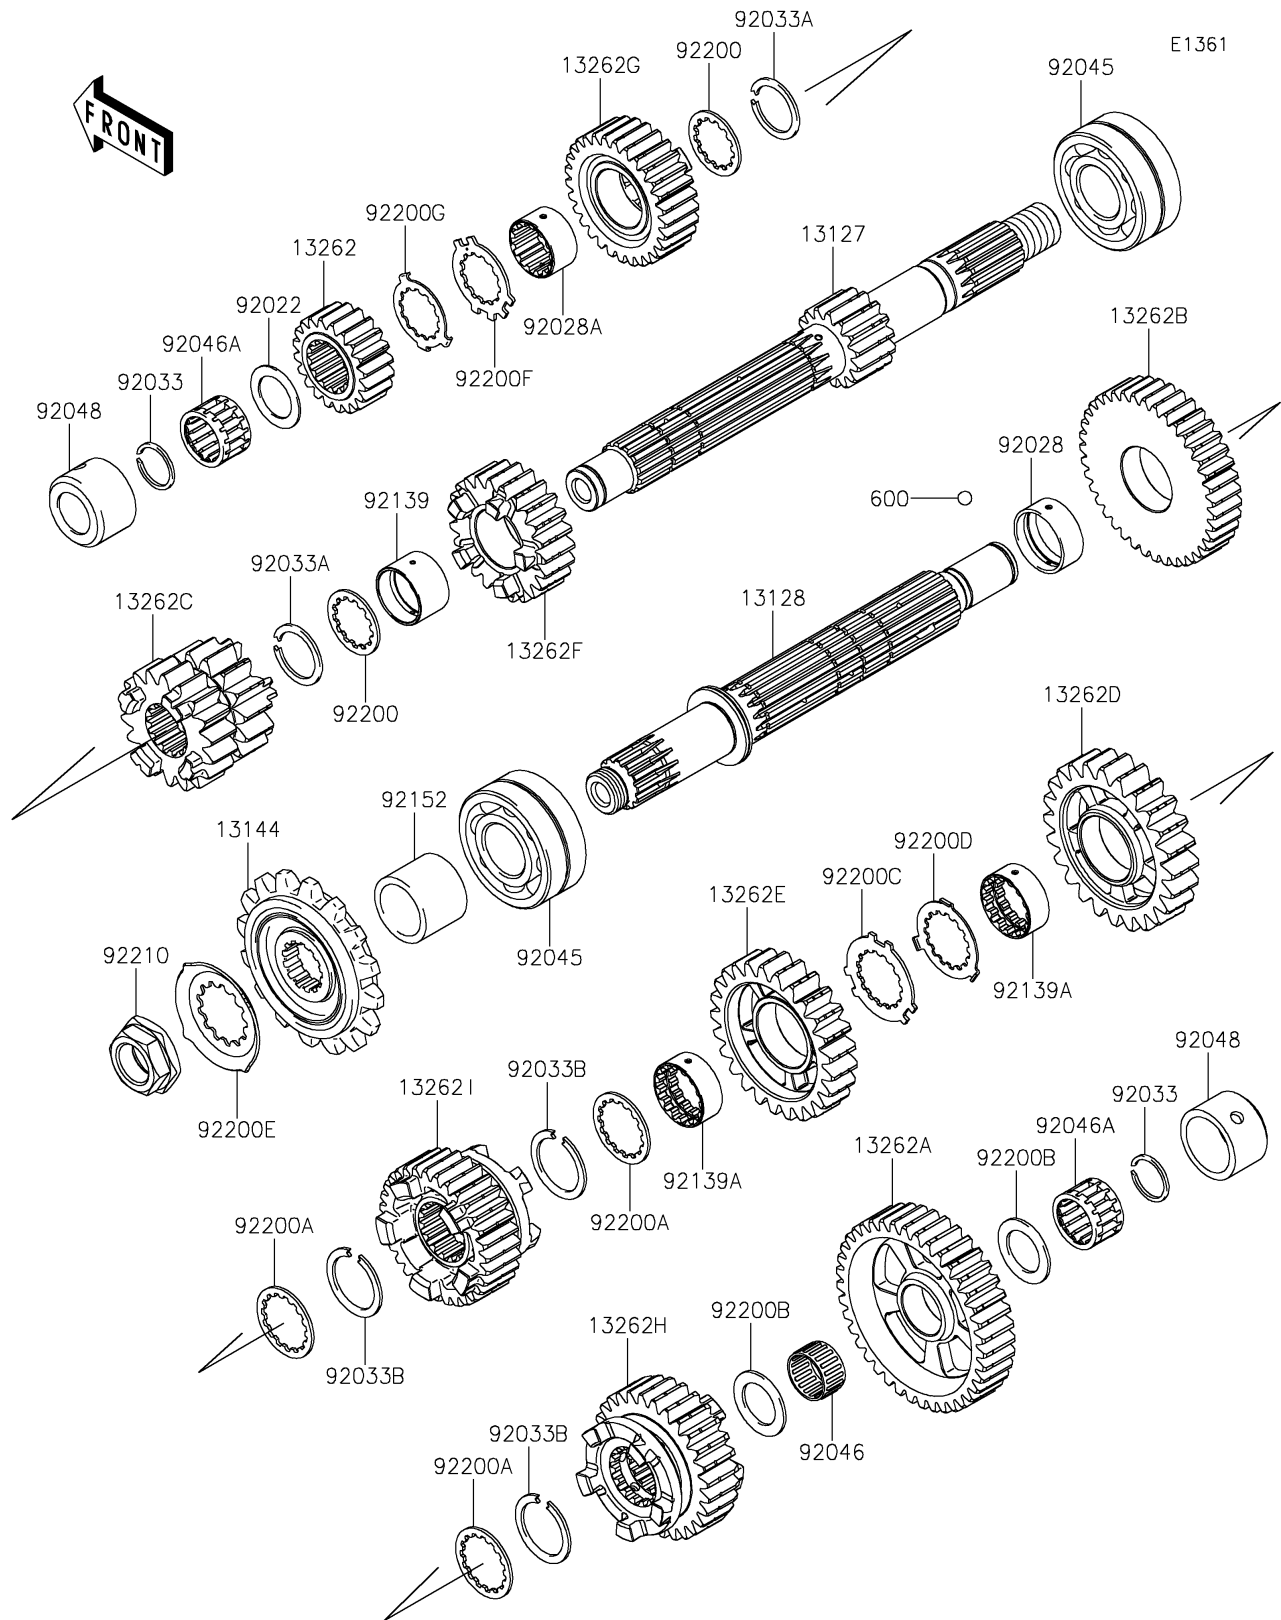

2026 Z1100 SE ABS

PARTS DIAGRAM

Transmission

2026 Z1100 SE ABS

PARTS LIST

Transmission

Kawasaki

Let the Good Times Roll®

ITEM NAME

PART NUMBER

QUANTITY
