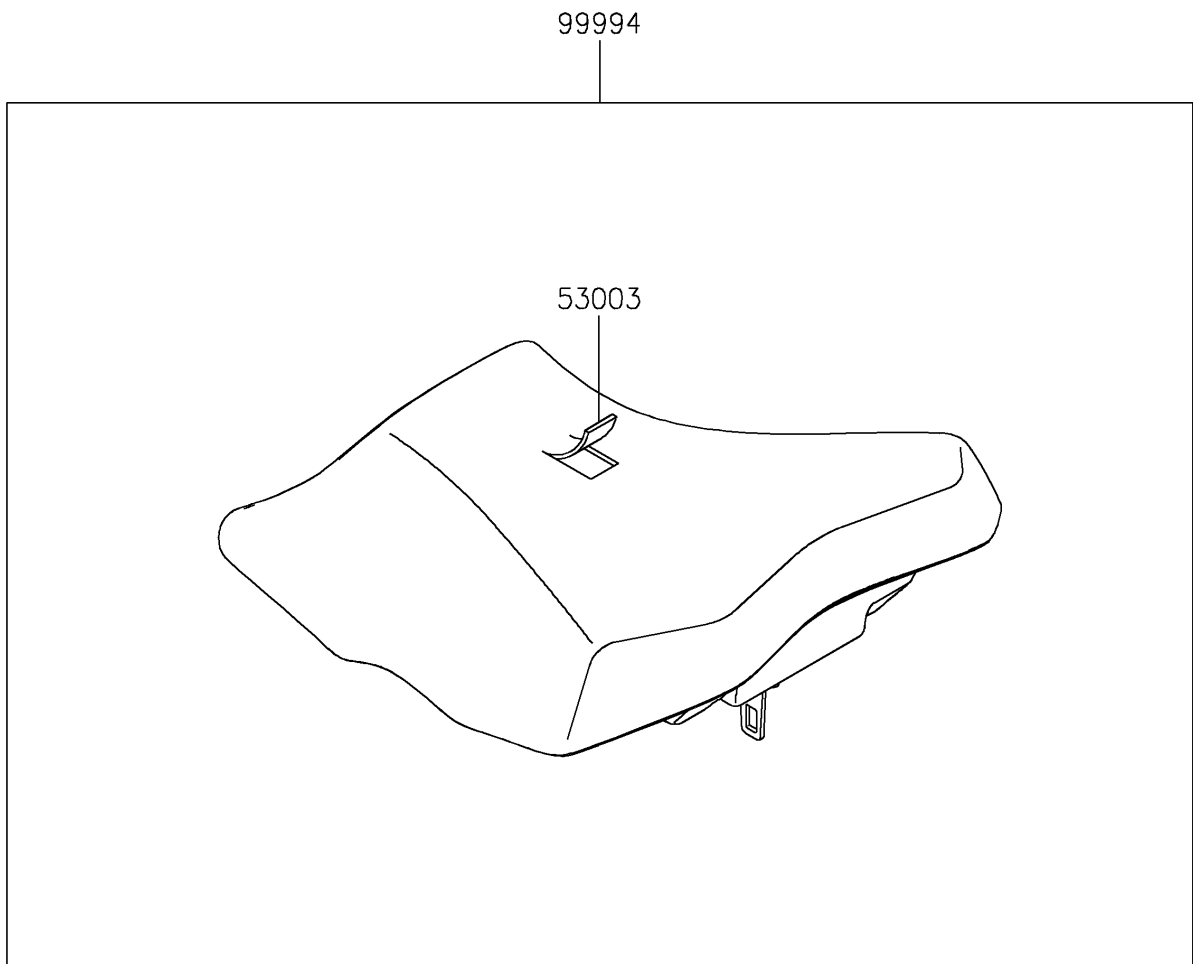

2026 Ninja 500

PARTS DIAGRAM

Accessory(High Seat)

F2910D

2026 Ninja 500

PARTS LIST

Accessory(High Seat)

ITEM NAME	PART NUMBER	QUANTITY
LEATHER,HIGH SEAT,BLACK (Ref # 53003)	53003-0684-MA	1
HIGH SEAT,FR,BLACK (Ref # 99994)	99994-2004-MA	1