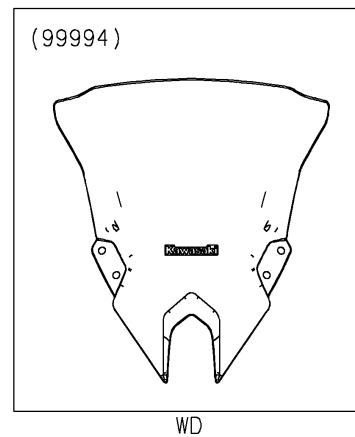

2026 Ninja 500

PARTS DIAGRAM

Accessory(Windshield)

F2910C

2026 Ninja 500

PARTS LIST

Accessory(Windshield)

ITEM NAME	PART NUMBER	QUANTITY
LONG-WINDSHIELD(CLEAR) (Ref # 99994)	99994-2008	1