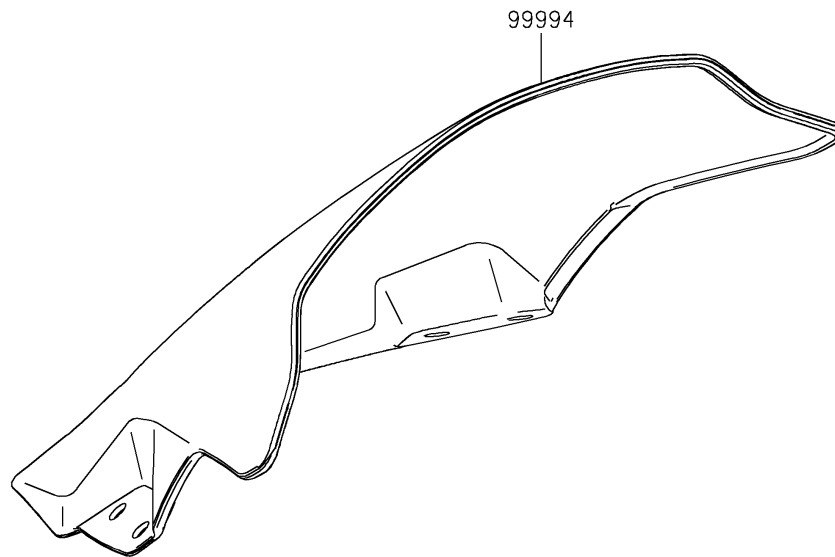

2026 Ninja 500

PARTS DIAGRAM

Accessory(Windshield)

F2910C

2026 Ninja 500

PARTS LIST

Accessory(Windshield)

ITEM NAME	PART NUMBER	QUANTITY
LONG-WINDSHIELD(CLEAR) (Ref # 99994)	99994-2008	1