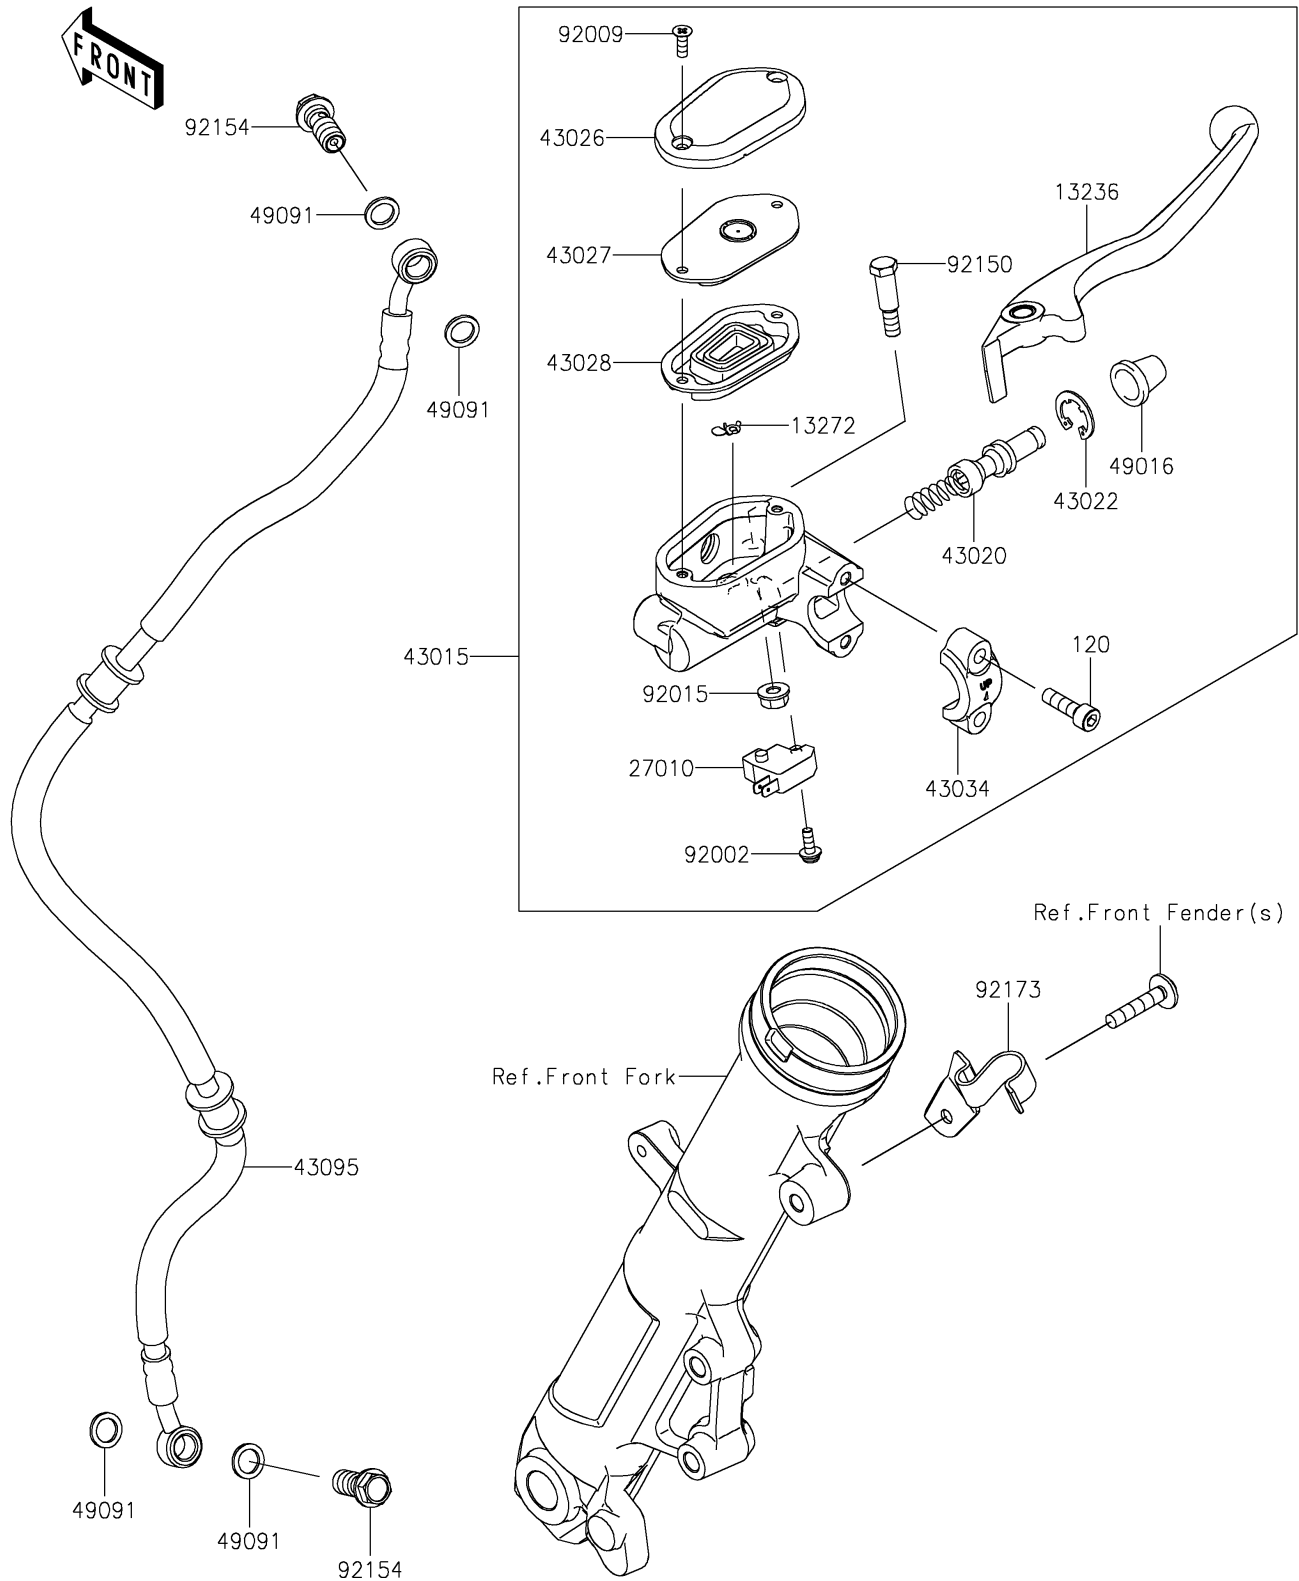

2026 Ninja 500

PARTS DIAGRAM

Front Master Cylinder

F2291

2026 Ninja 500

PARTS LIST

Front Master Cylinder

ITEM NAME	PART NUMBER	QUANTITY
LEVER-COMP (Ref # 13236)	13236-0861	1
PLATE (Ref # 13272)	13272-0573	1
SWITCH,BRAKE (Ref # 27010)	27010-0762	1
CYLINDER-ASSY-MASTER,FR (Ref # 43015)	43015-0817	1
PISTON-COMP-BRAKE (Ref # 43020)	43020-0022	1
STOPPER-BRAKE,PISTON (Ref # 43022)	43022-1010	1
CAP-BRAKE (Ref # 43026)	43026-0026	1
PLATE-DIAPHRAGM (Ref # 43027)	43027-0010	1
DIAPHRAGM (Ref # 43028)	43028-0022	1
HOLDER-BRAKE,MASTER CYLINDER (Ref # 43034)	43034-1016	1
HOSE-BRAKE,FR,740MM (Ref # 43095)	43095-1952	1
COVER-SEAL,MASTER CYLINDER (Ref # 49016)	49016-1044	1
WASHER-SEAL,10.1X14.5X1.5 (Ref # 49091)	49091-0001	4
BOLT,SCREW,4X12 (Ref # 92002)	92002-1323	1
SCREW,4MM (Ref # 92009)	92009-1458	2
NUT,FLANGED,6MM,BLACK (Ref # 92015)	92015-1233	1
BOLT,LEVER SET (Ref # 92150)	92150-1451	1
BOLT,BANJO,10X23 (Ref # 92154)	92154-1712	2
CLAMP,HOSE&SENSOR (Ref # 92173)	92173-1774	1
BOLT-SOCKET,6X20 (Ref # 120)	120CB0620	2