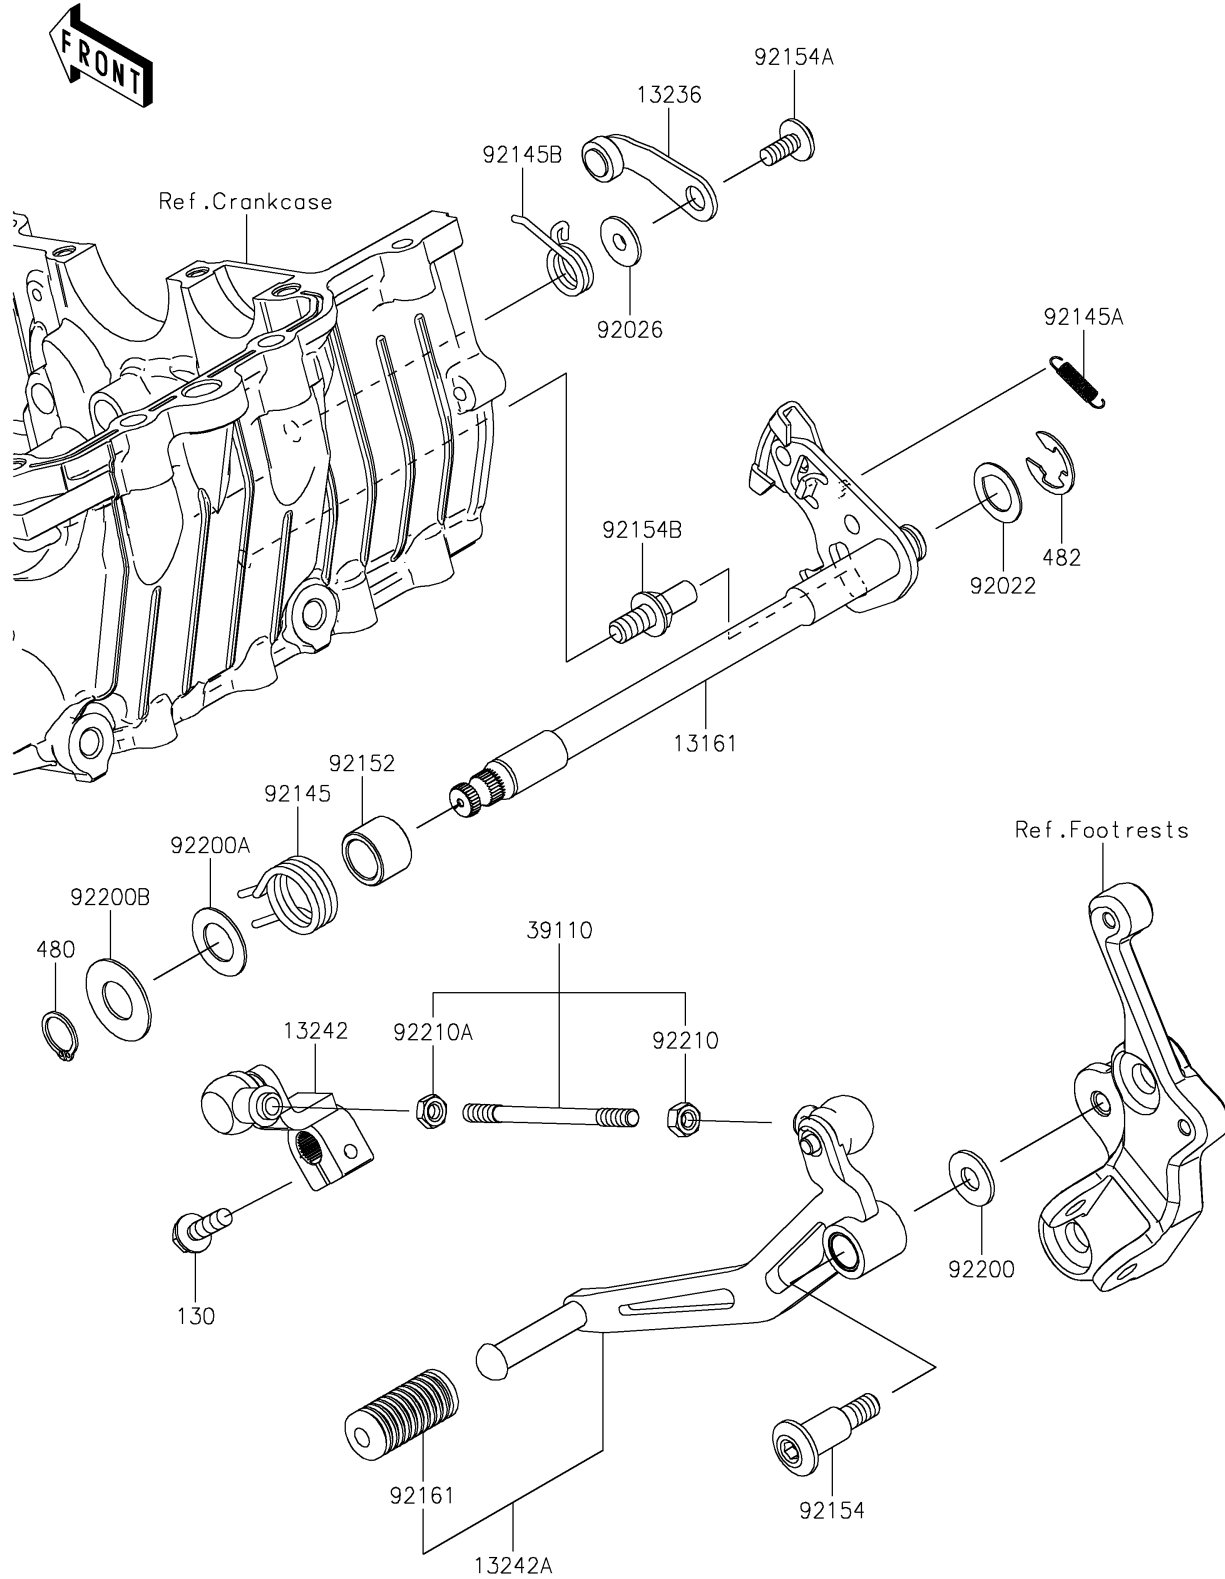

2026 Ninja 500

PARTS DIAGRAM

Gear Change Mechanism

E1370

2026 Ninja 500

PARTS LIST

Gear Change Mechanism

ITEM NAME

PART NUMBER

QUANTITY
