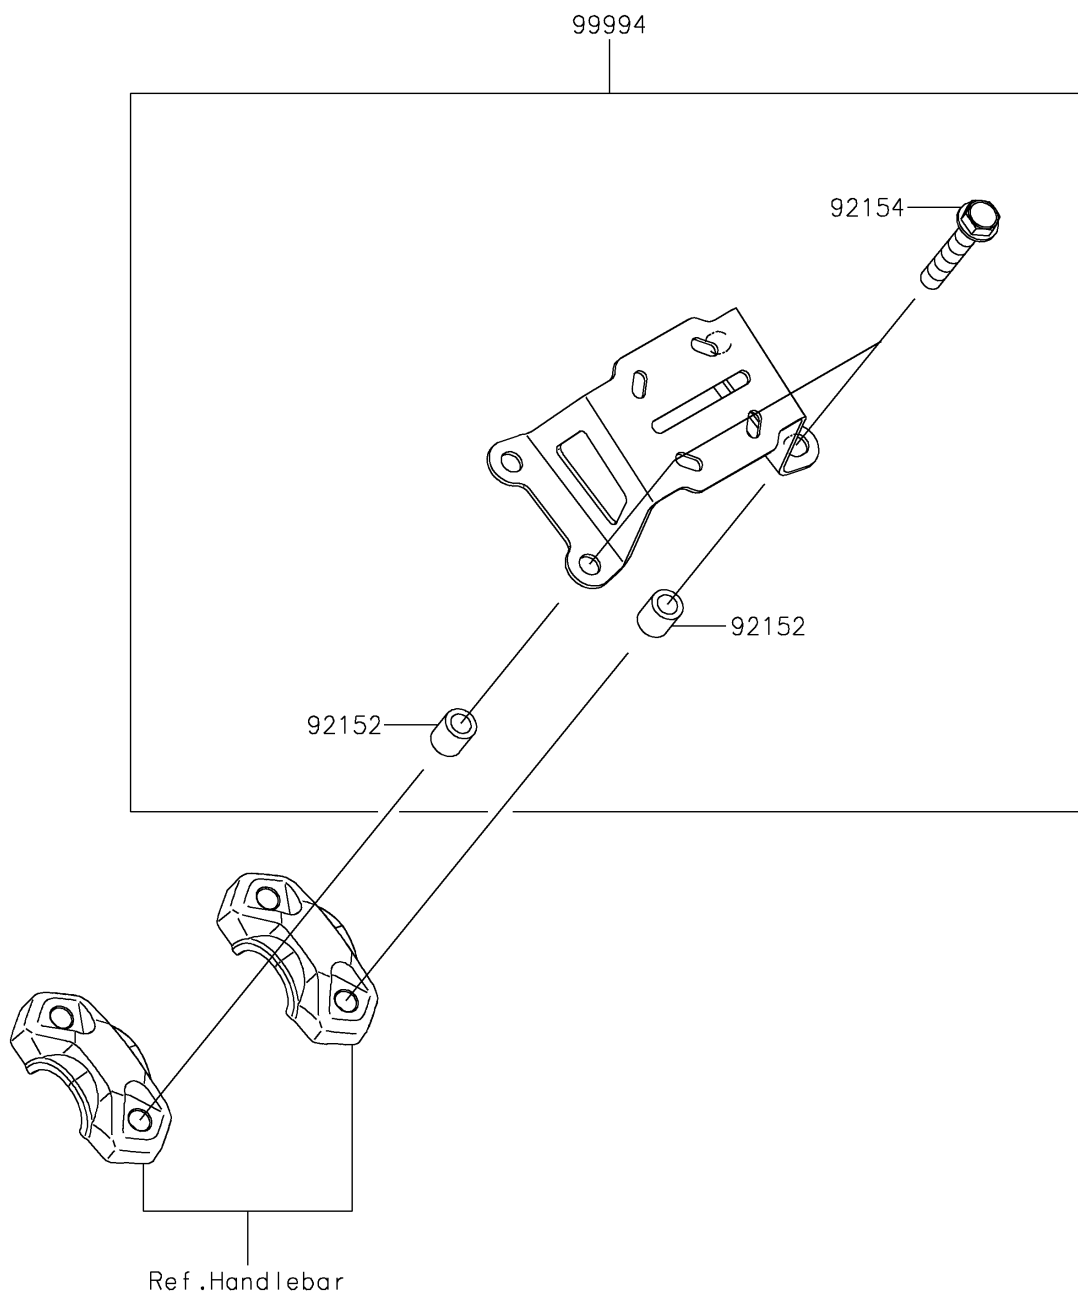

# 2025 Versys 1100 SE LT ABS

## PARTS DIAGRAM

Accessory(GPS Navi Bracket)

F2910C

## PARTS LIST

Accessory(GPS Navi Bracket)

ITEM NAME	PART NUMBER	QUANTITY
-----------	-------------	----------

---