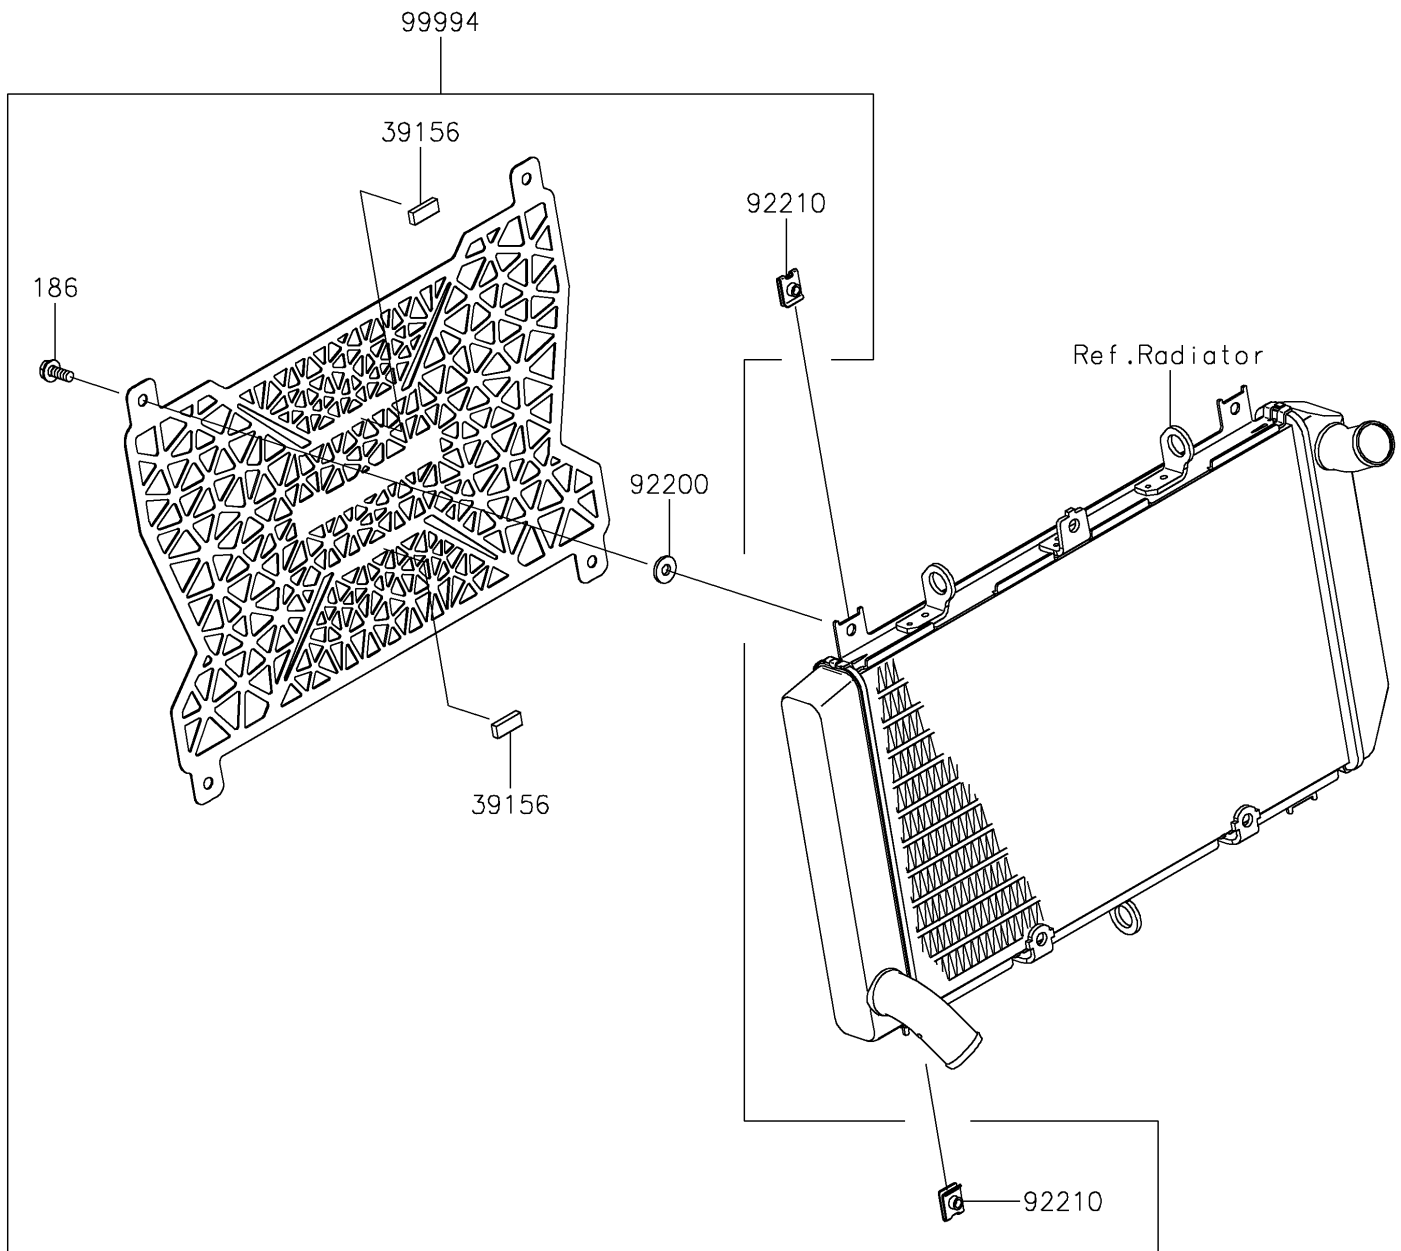

## PARTS DIAGRAM

### Accessory(Radiator Trim)

F2910A

## PARTS LIST

Accessory(Radiator Trim)

ITEM NAME	PART NUMBER	QUANTITY
PAD (Ref # 39156)	39156-2939	2
WASHER,6.5X16X2 (Ref # 92200)	92200-0312	4
NUT (Ref # 92210)	92210-1518	4
RADIATOR TRIM (Ref # 99994)	99994-2179	1
BOLT-UPSET-WP (Ref # 186)	186BA0616	4