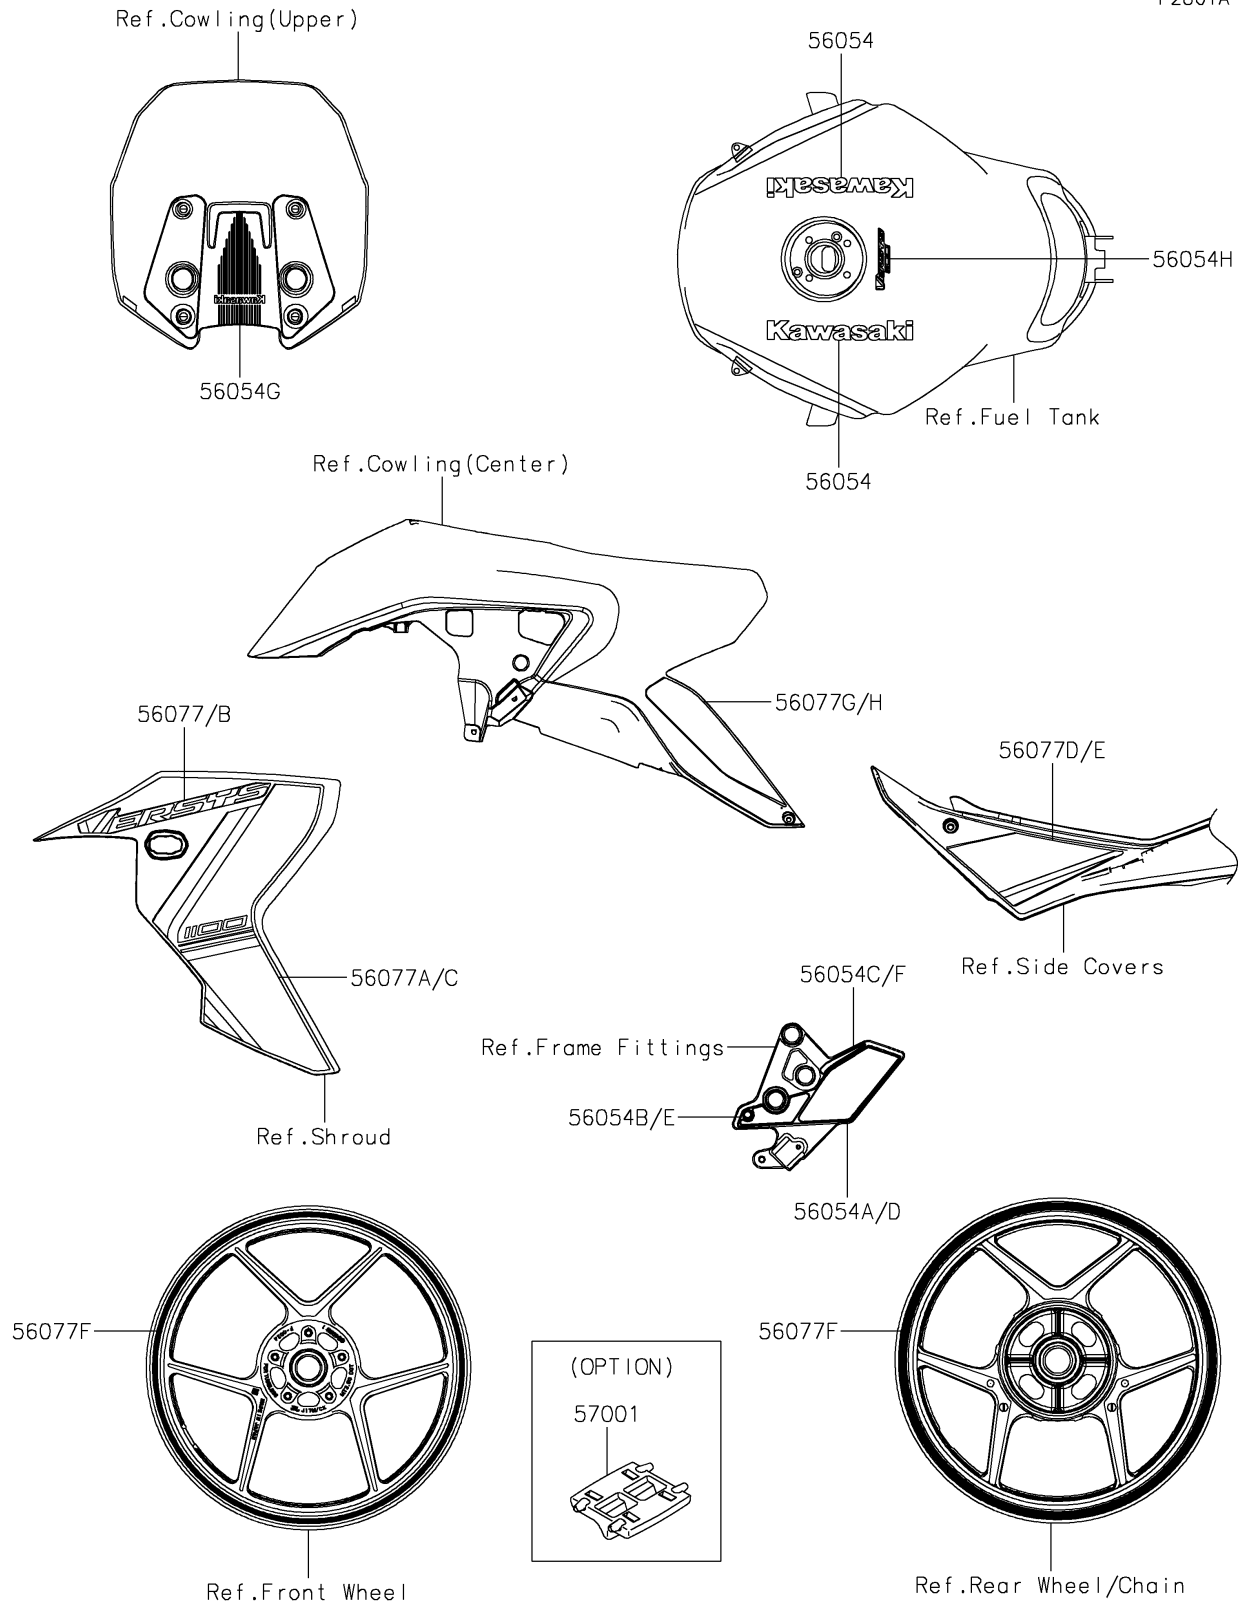

# 2025 Versys 1100 SE LT ABS

## PARTS DIAGRAM

Decals(White)(CSFNN)(CN)

F2861A

## PARTS LIST

Decals(White)(CSFNN)(CN)

**ITEM NAME**

**PART NUMBER**

**QUANTITY**

---