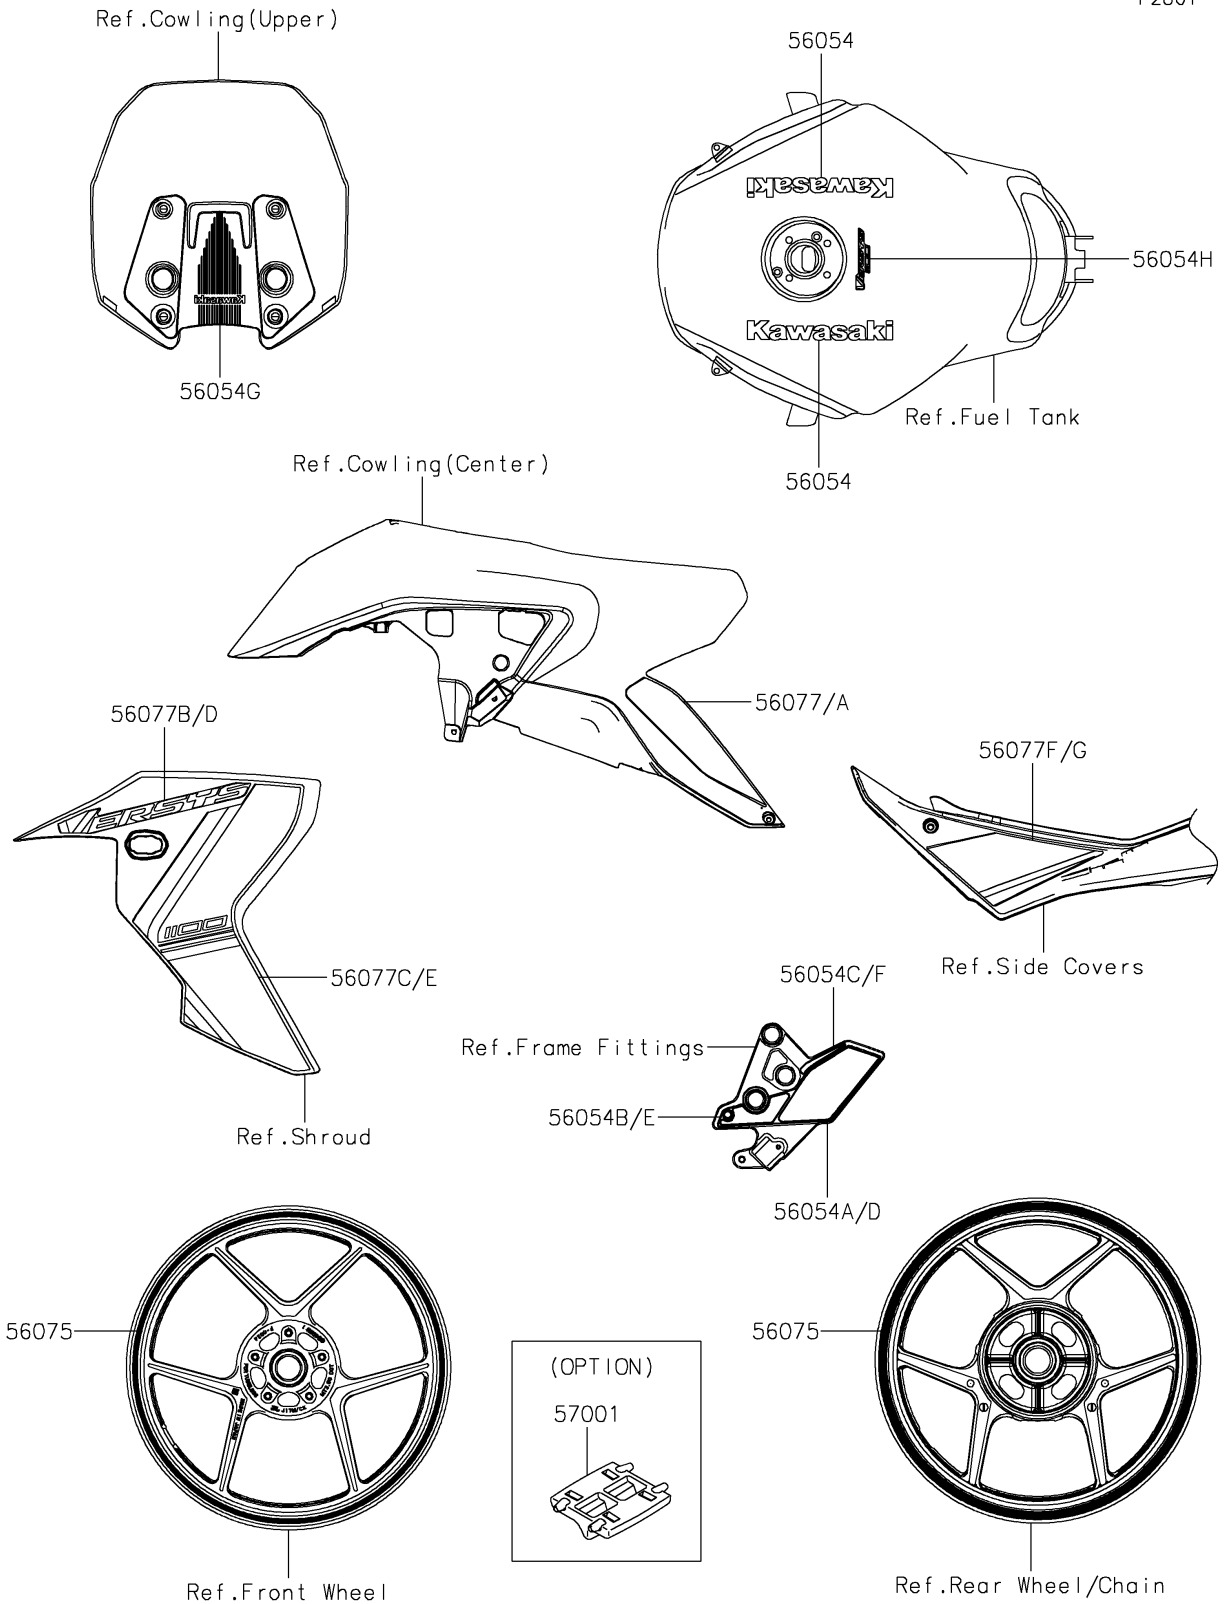

2025 Versys 1100 SE LT ABS

PARTS DIAGRAM

Decals(Gray)(CSFNN/CSFNL)

F2861

2025 Versys 1100 SE LT ABS

PARTS LIST

Decals(Gray)(CSFNN/CSFNL)

ITEM NAME

PART NUMBER

QUANTITY
