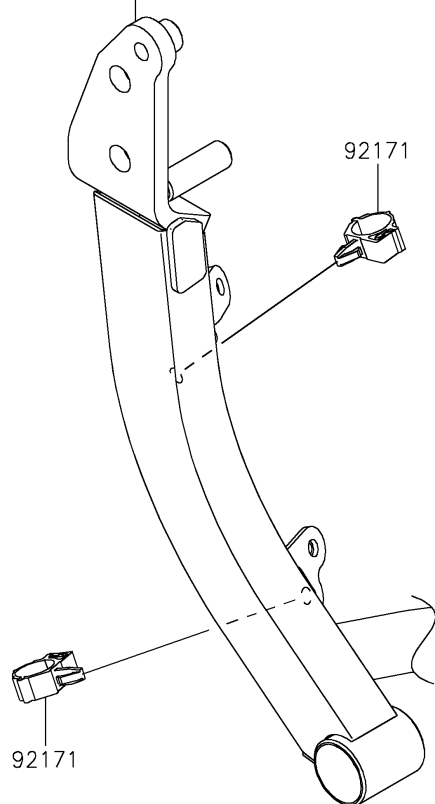

2025 Versys 1100 SE LT ABS

PARTS DIAGRAM

Cables

F2540

Ref.Engine Mount

92171

92171

53044

Ref. Frame

2025 Versys 1100 SE LT ABS

PARTS LIST

Cables

ITEM NAME

PART NUMBER

QUANTITY
