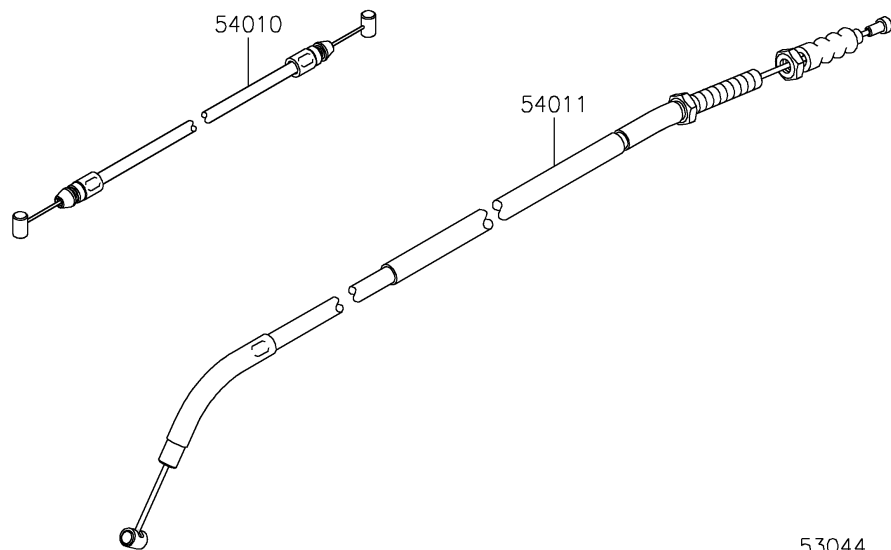

2025 Versys 1100 SE LT ABS

PARTS DIAGRAM

Cables

F2540

Ref.Engine Mount

92171

92171

53044

Ref. Frame

2025 Versys 1100 SE LT ABS

PARTS LIST

Cables

ITEM NAME

PART NUMBER

QUANTITY
