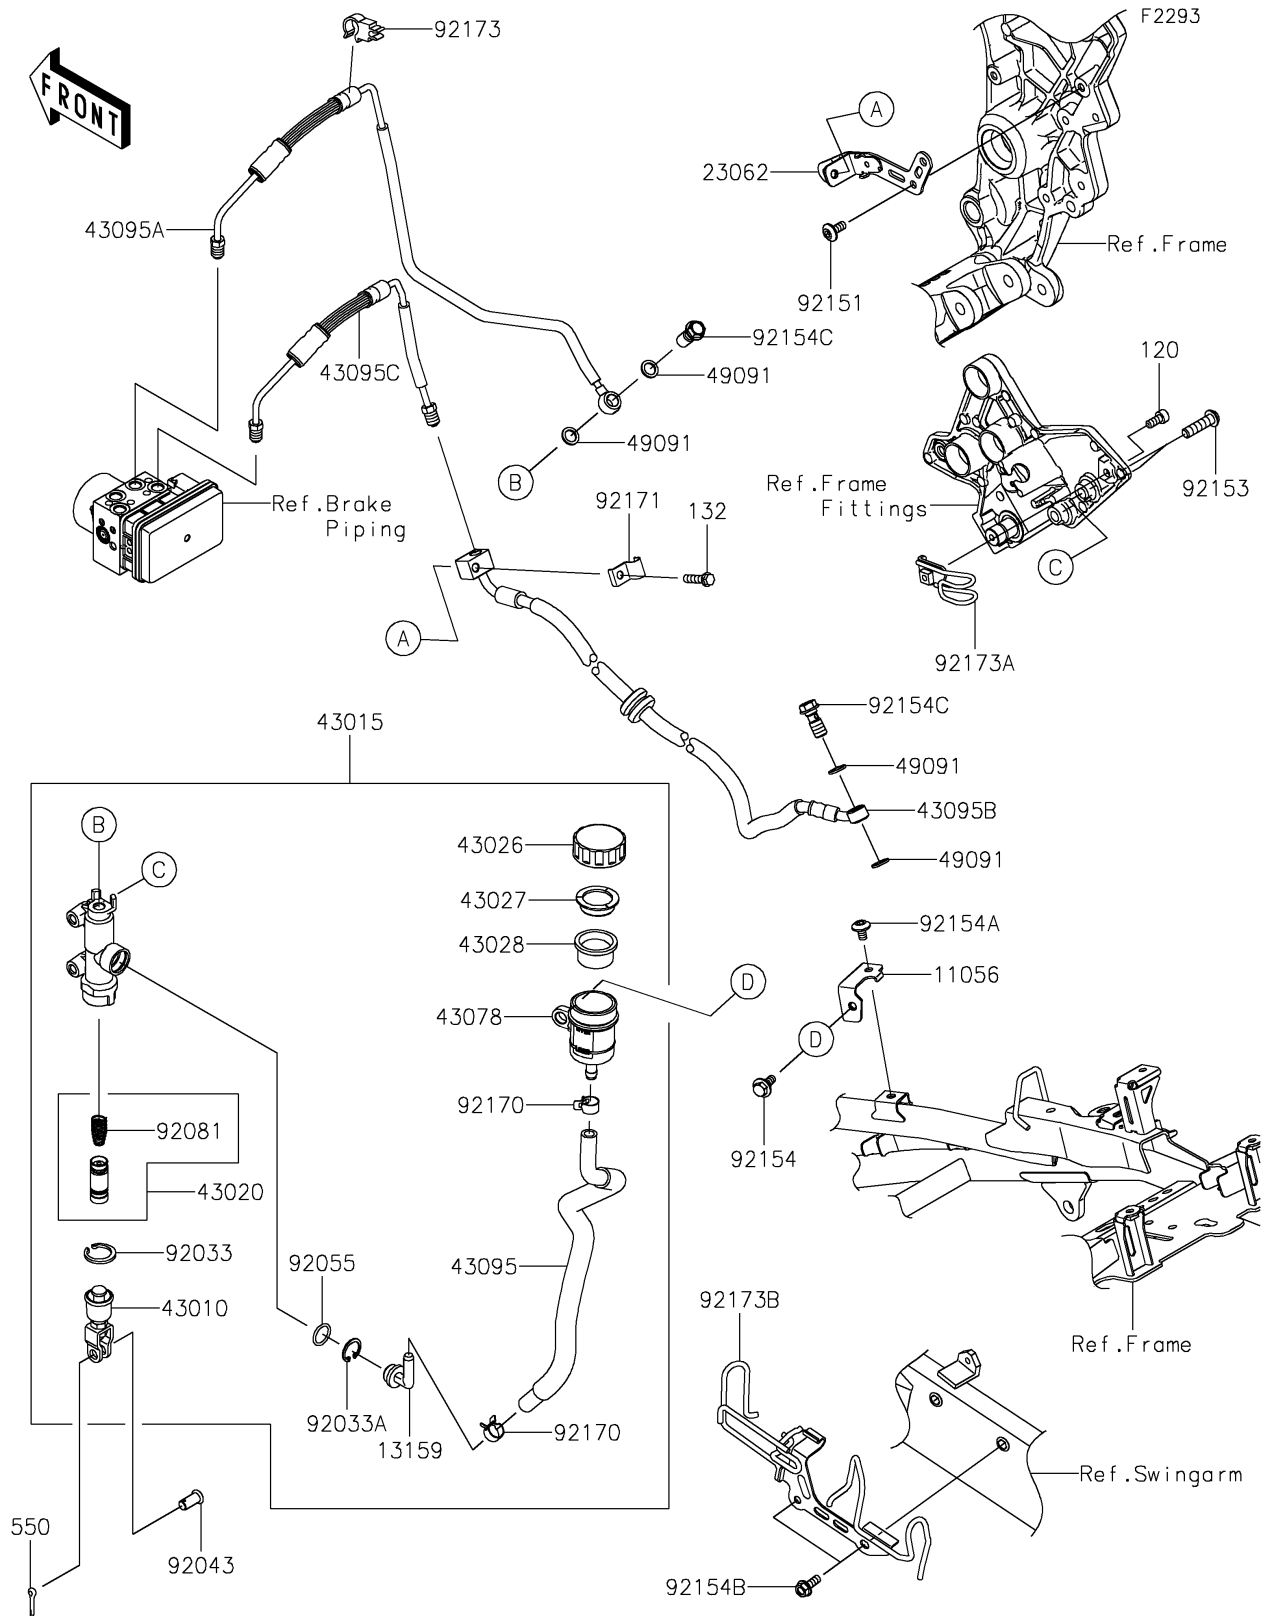

2025 Versys 1100 SE LT ABS

PARTS DIAGRAM

Rear Master Cylinder