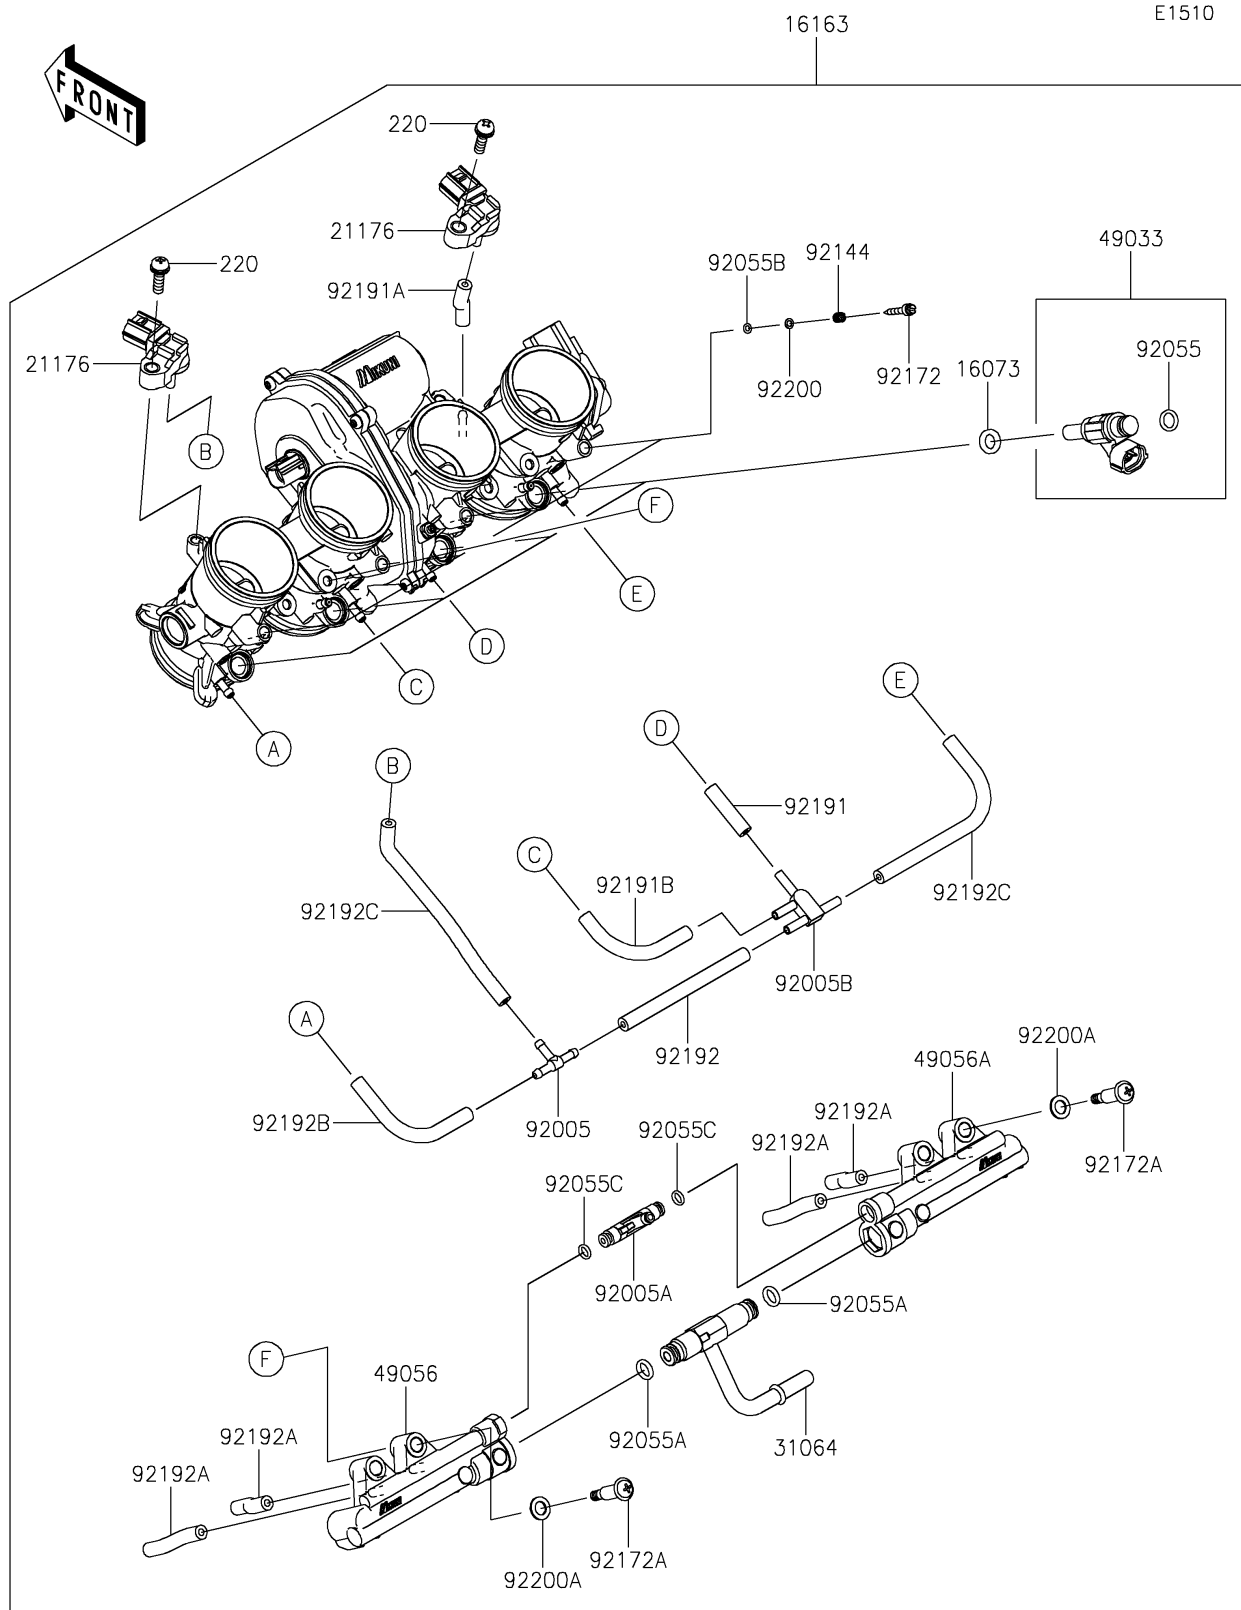

2026 Versys 1100 SE LT ABS

PARTS DIAGRAM

Throttle

2026 Versys 1100 SE LT ABS

PARTS LIST

Throttle

ITEM NAME	PART NUMBER	QUANTITY
INSULATOR (Ref # 16073)	16073-0848	4
THROTTLE-ASSY (Ref # 16163)	16163-1315	1
SENSOR,PRESSURE (Ref # 21176)	21176-0906	2
PIPE-COMP (Ref # 31064)	31064-0714	1
NOZZLE-INJECTION (Ref # 49033)	49033-0563	4
PIPE-INJECTION,LH (Ref # 49056)	49056-0569	1
PIPE-INJECTION,RH (Ref # 49056A)	49056-0570	1
FITTING (Ref # 92005)	92005-1380	1
FITTING (Ref # 92005A)	92005-1475	1
FITTING (Ref # 92005B)	92005-1476	1
RING-O,INJECTION NOZZLE (Ref # 92055)	92055-0124	4
RING-O (Ref # 92055A)	92055-0761	2
RING-O (Ref # 92055B)	92055-0840	4
RING-O (Ref # 92055C)	92055-1758	2
SPRING,THROTTLE STOP SCREW (Ref # 92144)	92144-1674	4
SCREW (Ref # 92172)	92172-0156	4
SCREW,PIPE INJECTION (Ref # 92172A)	92172-0828	4
TUBE,3.2X7.4X30 (Ref # 92191)	92191-1550	1
TUBE,3.2X7.4X40 (Ref # 92191A)	92191-1551	1
TUBE,3.2X7.4X70 (Ref # 92191B)	92191-1552	1
TUBE,3.2X7.4X90 (Ref # 92192)	92192-1265	1
TUBE,3.5X7.5X40 (Ref # 92192A)	92192-1494	4
TUBE,3.2X7.4X80 (Ref # 92192B)	92192-2727	1
TUBE,3.2X7.4X125 (Ref # 92192C)	92192-2729	2
WASHER,PILOT AIR SCREW (Ref # 92200)	92200-1564	4
WASHER (Ref # 92200A)	92200-3807	4
SCREW-PAN-CROS,5X16 (Ref # 220)	220AA0516	2