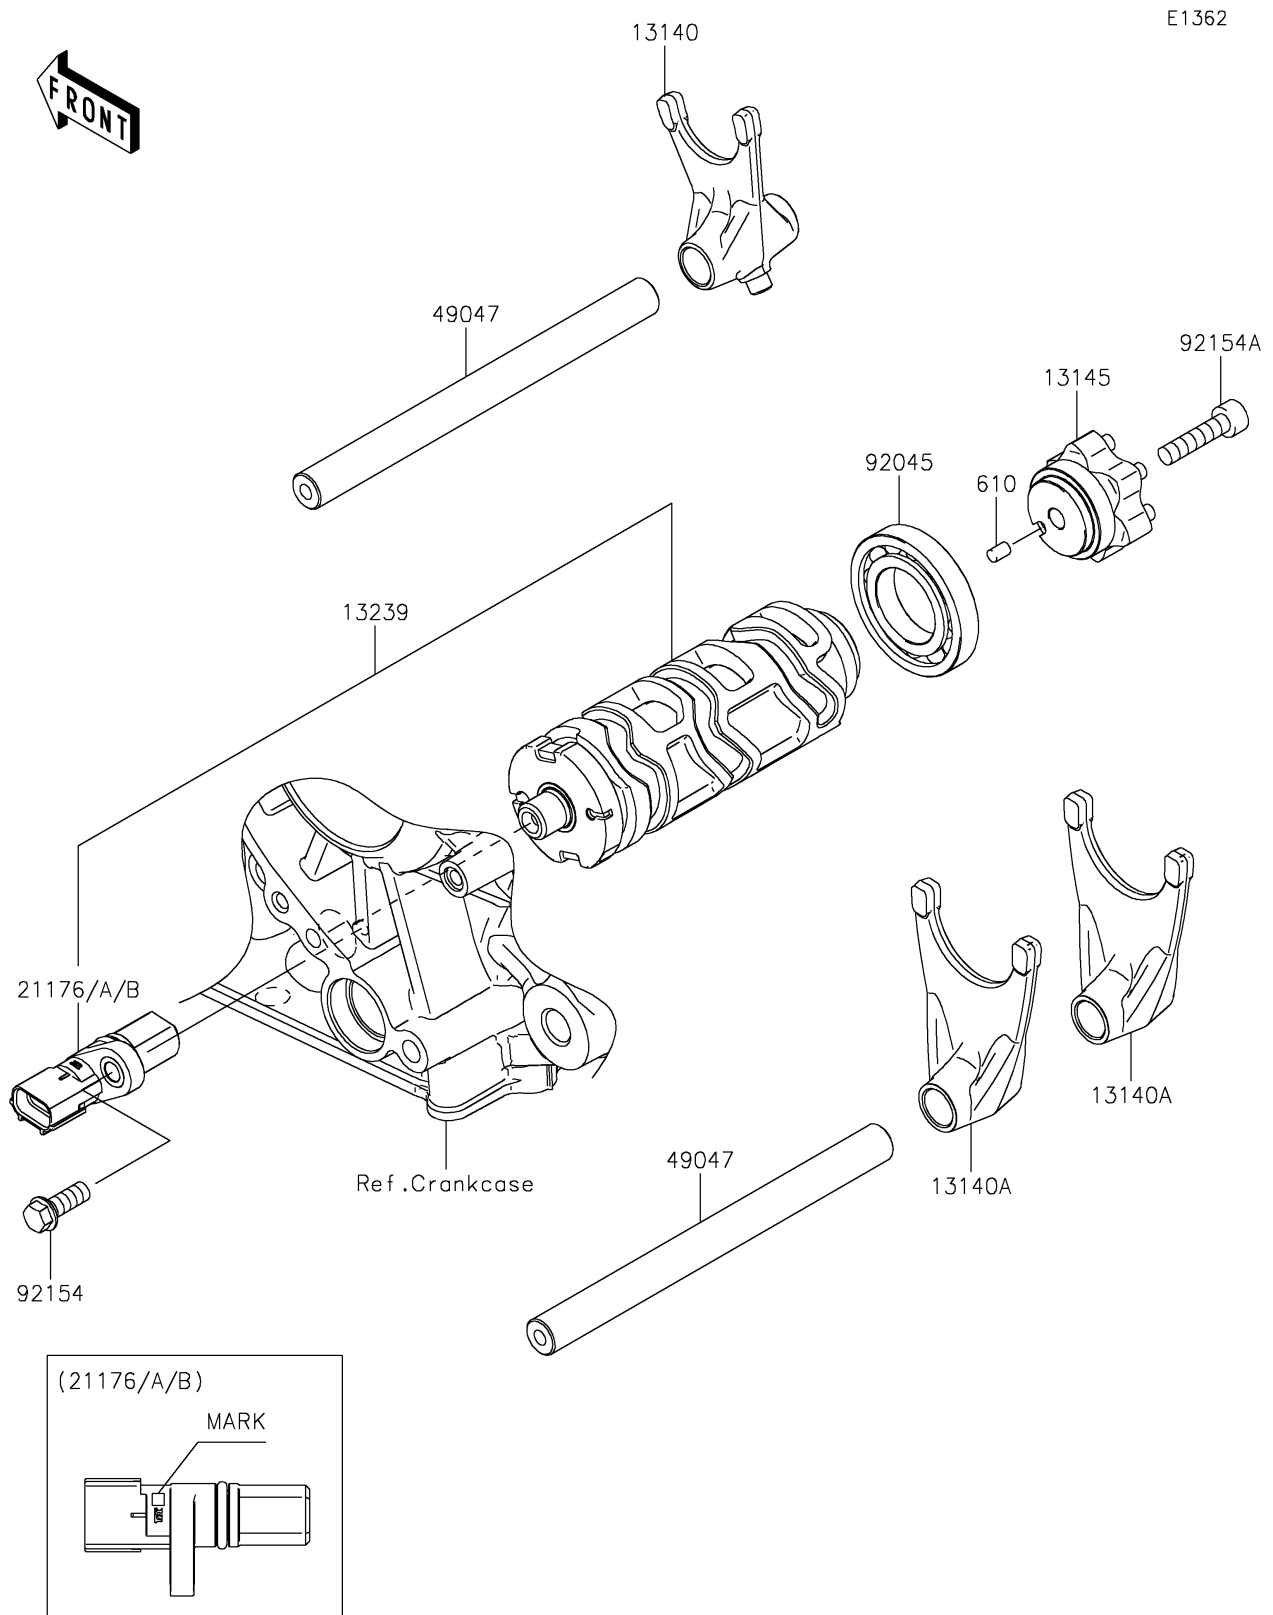

## PARTS DIAGRAM

### Gear Change Drum/Shift Fork(s)

## PARTS LIST

### Gear Change Drum/Shift Fork(s)

ITEM NAME	PART NUMBER	QUANTITY
FORK-SHIFT (Ref # 13140)	13140-0061	1
FORK-SHIFT (Ref # 13140A)	13140-0062	2
CAM-CHANGE DRUM (Ref # 13145)	13145-0048	1
DRUM-ASSY-CHANGE (Ref # 13239)	13239-0600	1
SENSOR,GEAR POSITION,M MARK (Ref # 21176)	21176-0825	1
SENSOR,GEAR POSITION,H MARK (Ref # 21176A)	21176-0845	1
SENSOR,GEAR POSITION,L MARK (Ref # 21176B)	21176-0846	1
ROD-SHIFT (Ref # 49047)	49047-0644	2
BEARING-BALL,16005 (Ref # 92045)	92045-1045	1
BOLT,FLANGED,6X16 (Ref # 92154)	92154-2096	1
BOLT,SOCKET,6X25 (Ref # 92154A)	92154-3829	1
ROLLER,4X6 (Ref # 610)	610A0406	1