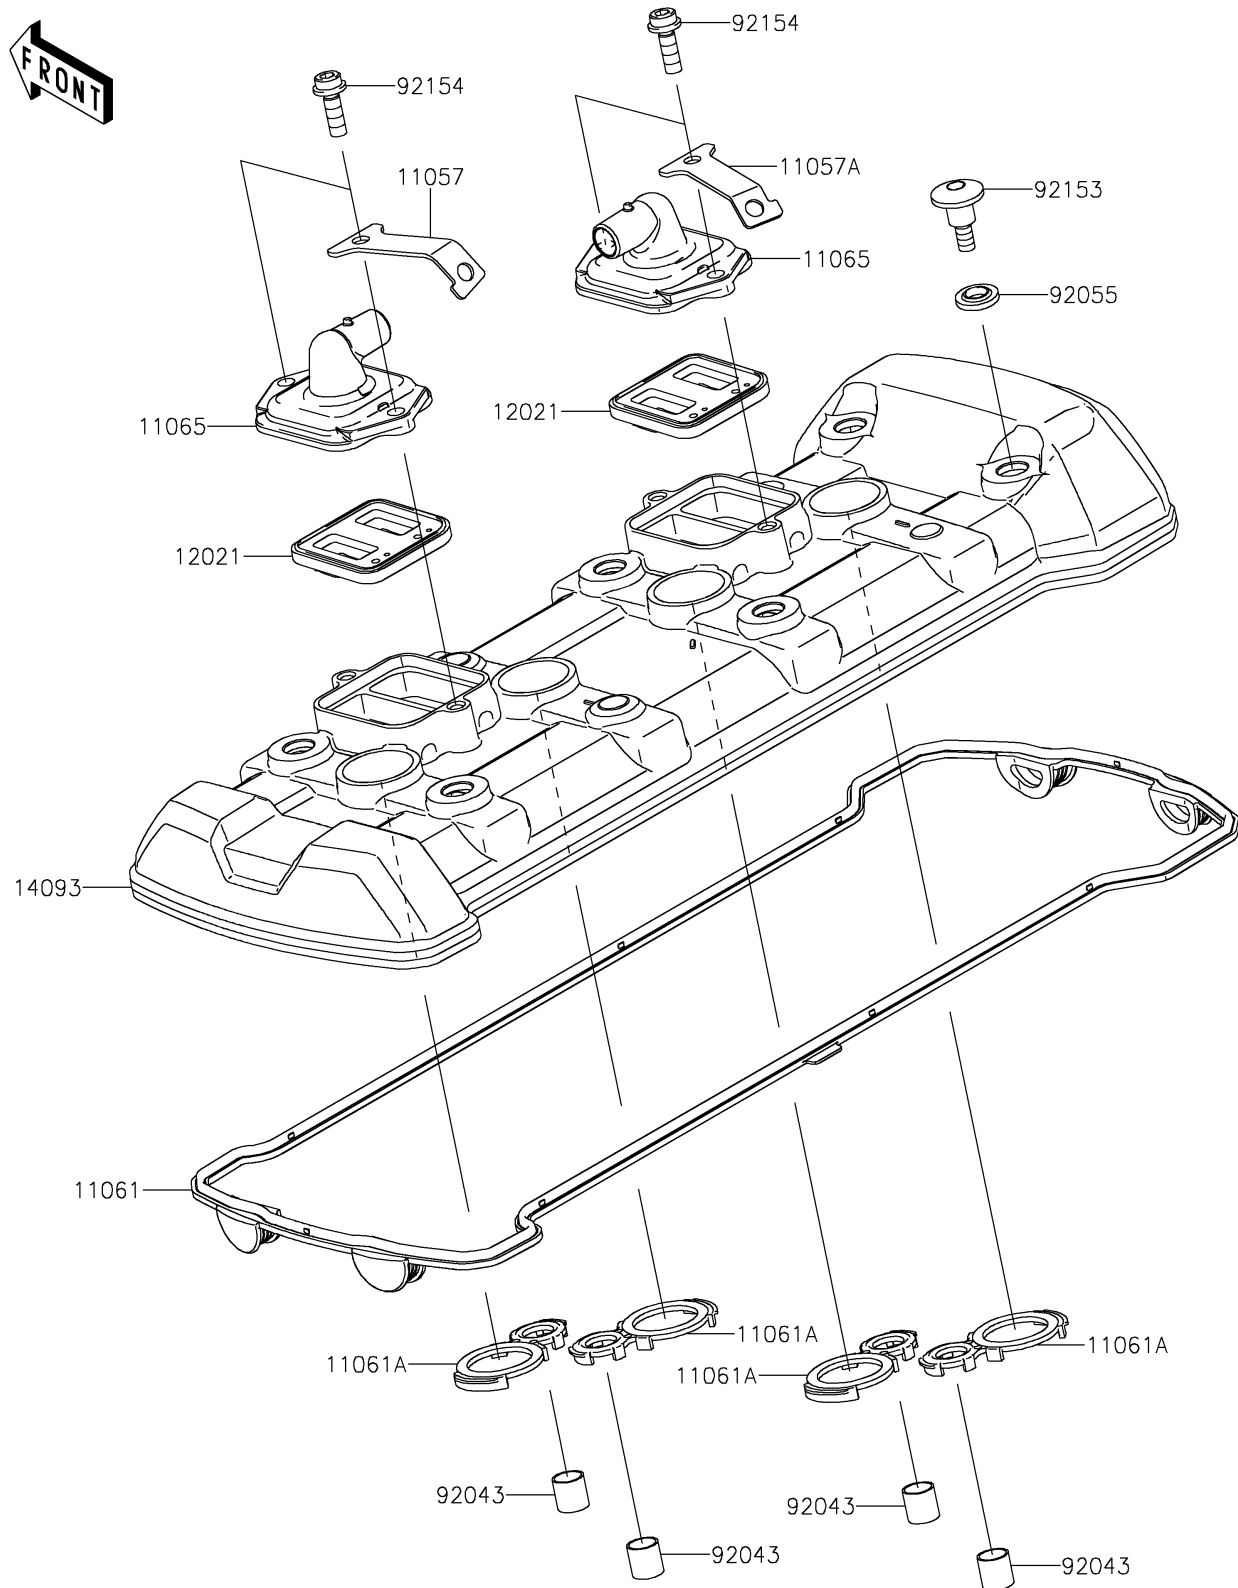

2025 Versys 1100 SE LT ABS

PARTS DIAGRAM

Cylinder Head Cover

E1112

2025 Versys 1100 SE LT ABS

PARTS LIST

Cylinder Head Cover

ITEM NAME

PART NUMBER

QUANTITY
