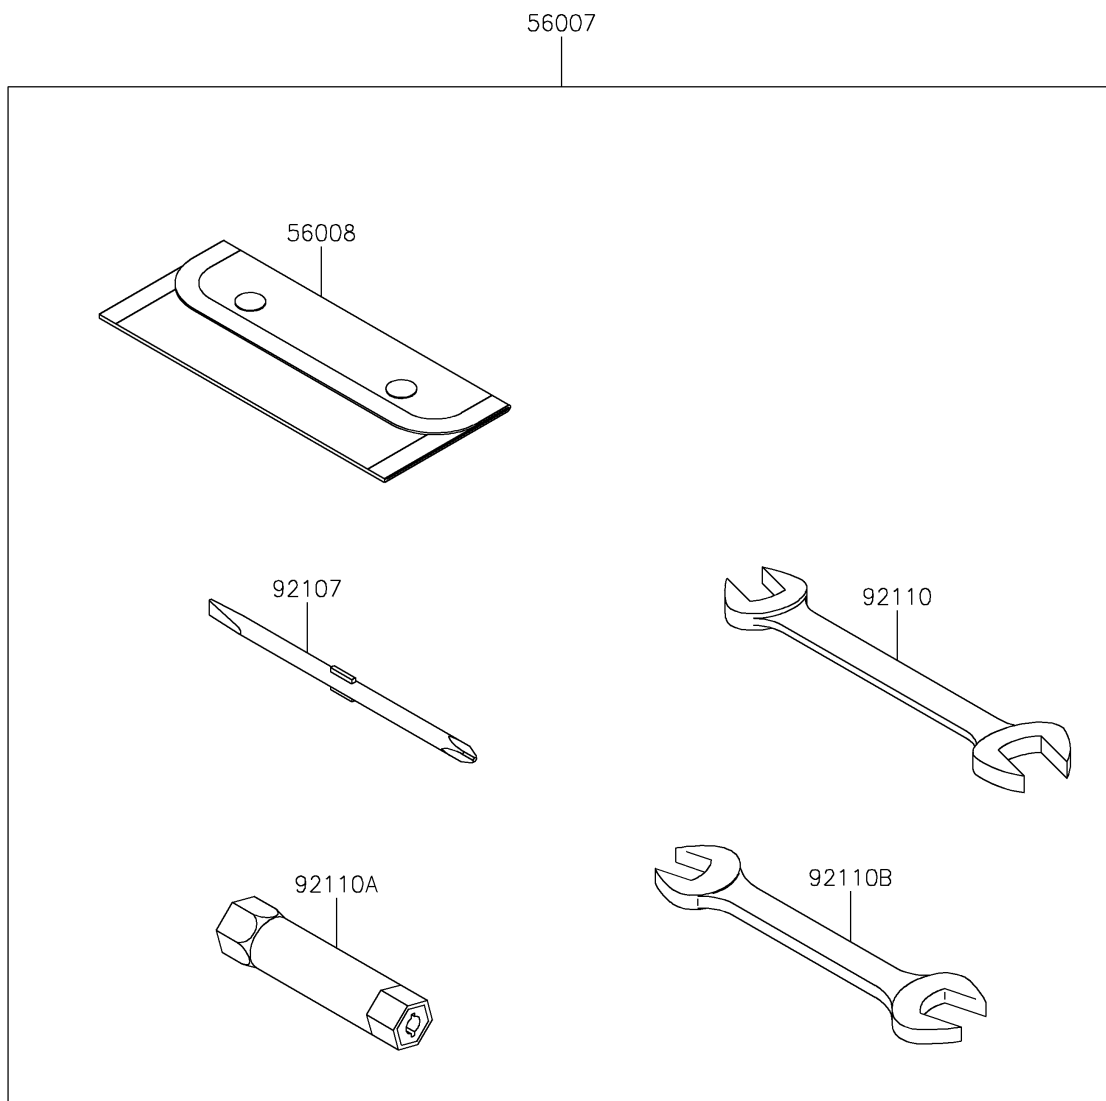

2026 Z125 PRO

PARTS DIAGRAM

Owner's Tools

F2810

2026 Z125 PRO

PARTS LIST

Owner's Tools

Kawasaki

Let the Good Times Roll®

ITEM NAME

PART NUMBER

QUANTITY
