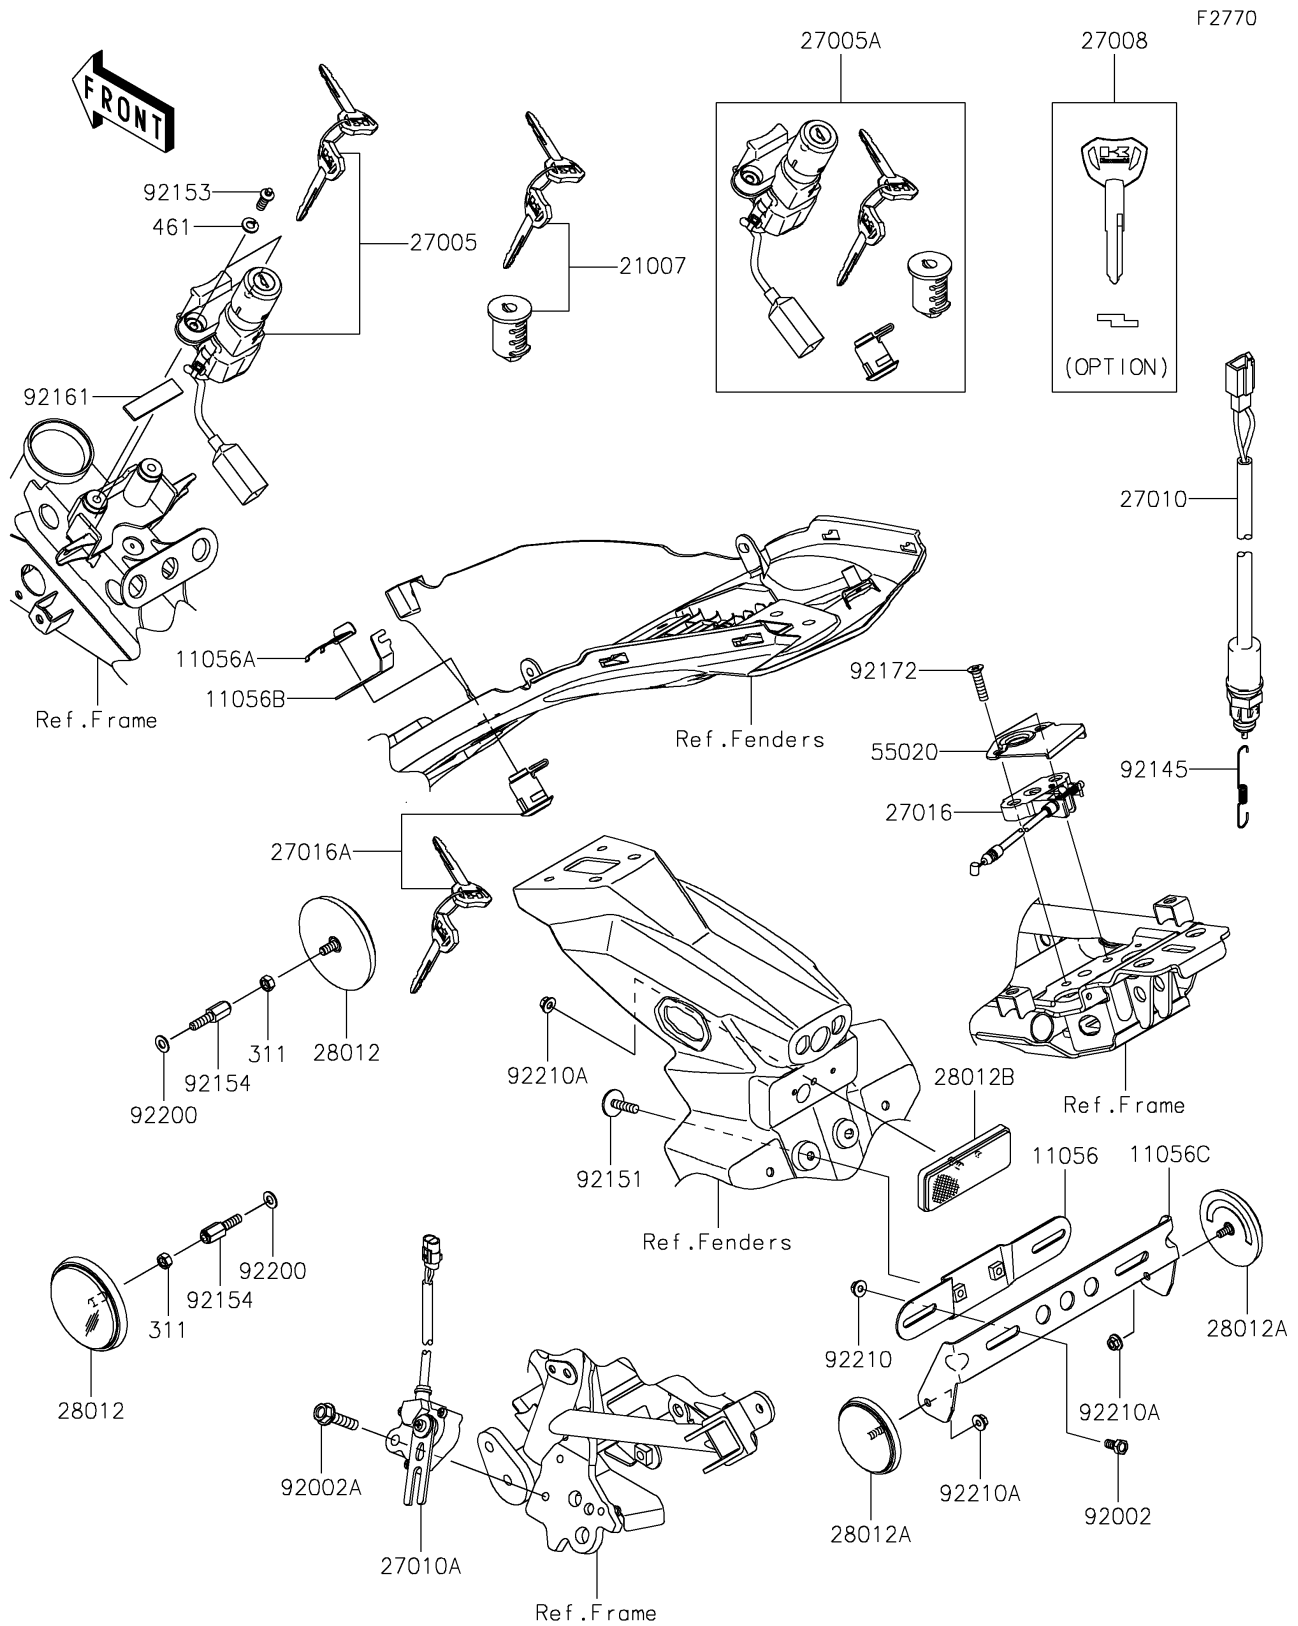

2026 Z125 PRO

PARTS DIAGRAM

Ignition Switch/Locks/Reflectors

2026 Z125 PRO

PARTS LIST

Ignition Switch/Locks/Reflectors

ITEM NAME

PART NUMBER

QUANTITY
