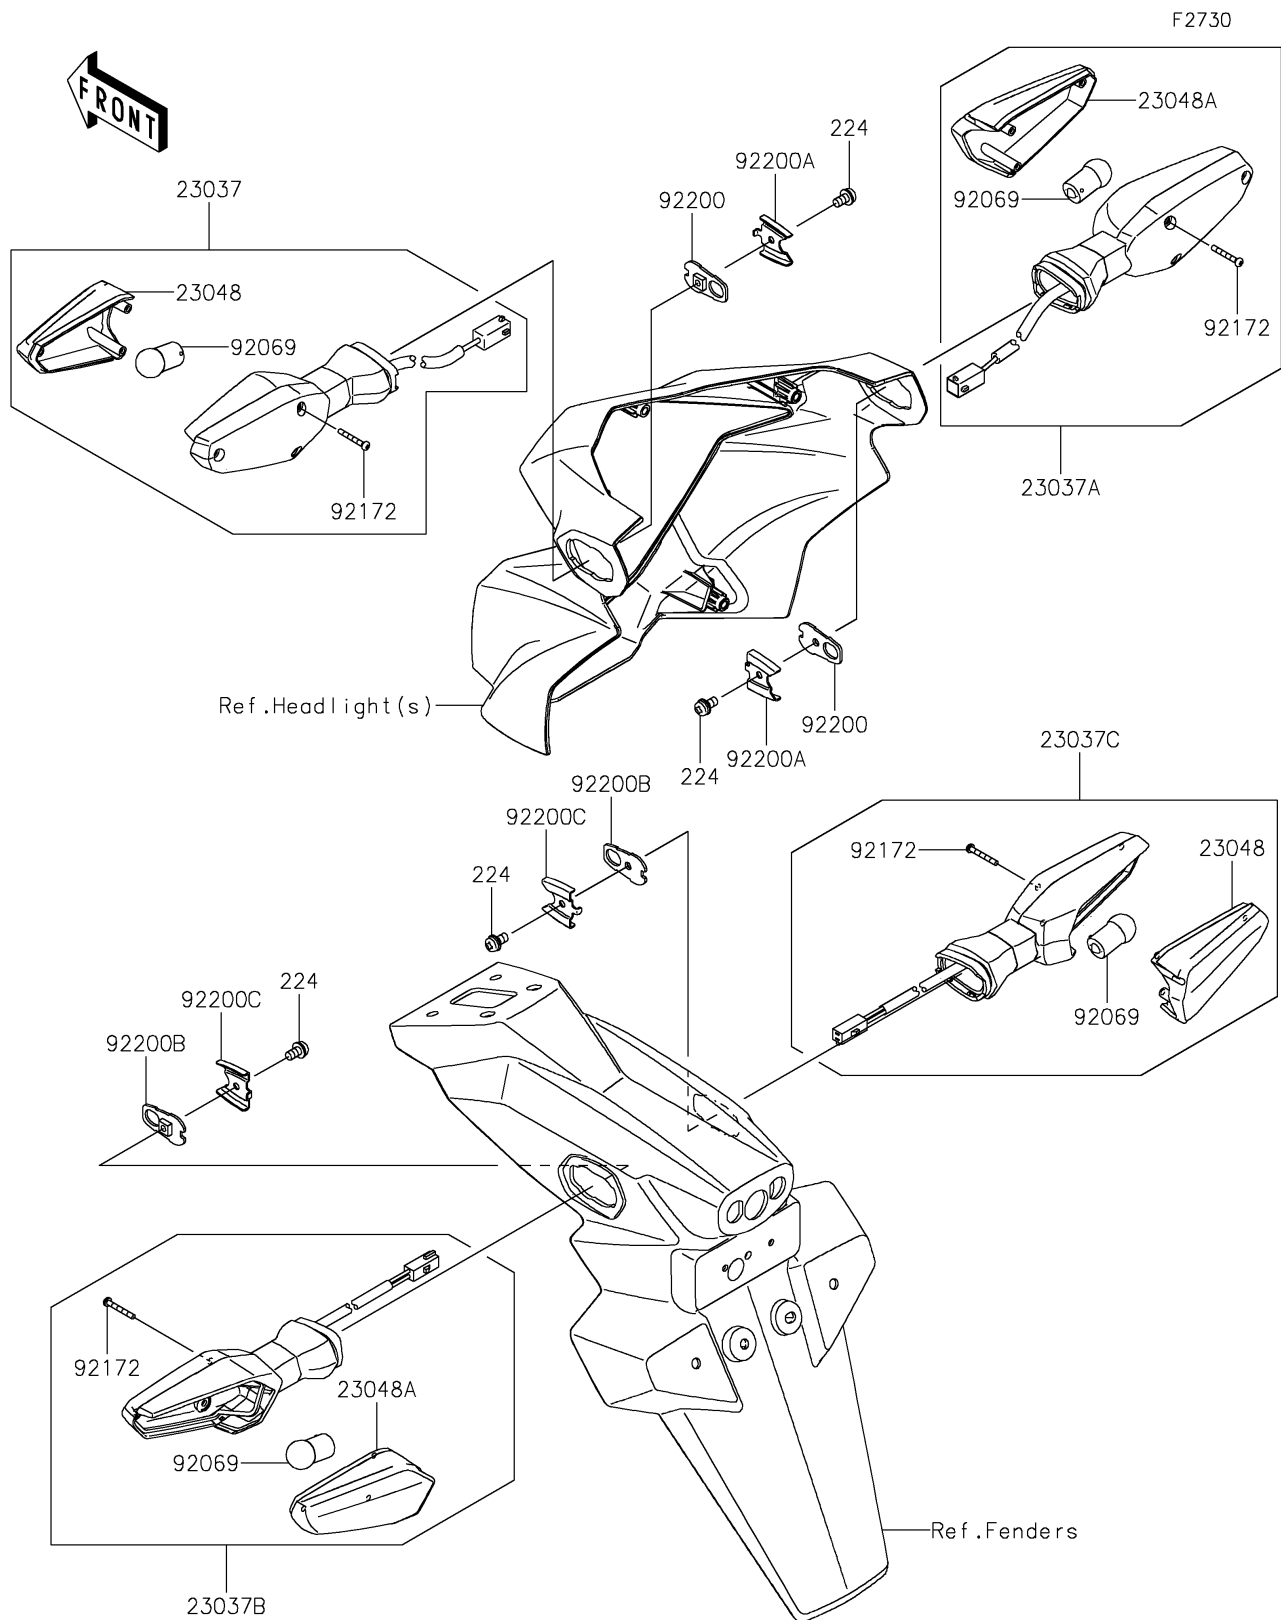

2026 Z125 PRO

PARTS DIAGRAM

Turn Signals

2026 Z125 PRO

PARTS LIST

Turn Signals

Kawasaki

Let the Good Times Roll®

ITEM NAME

PART NUMBER

QUANTITY
