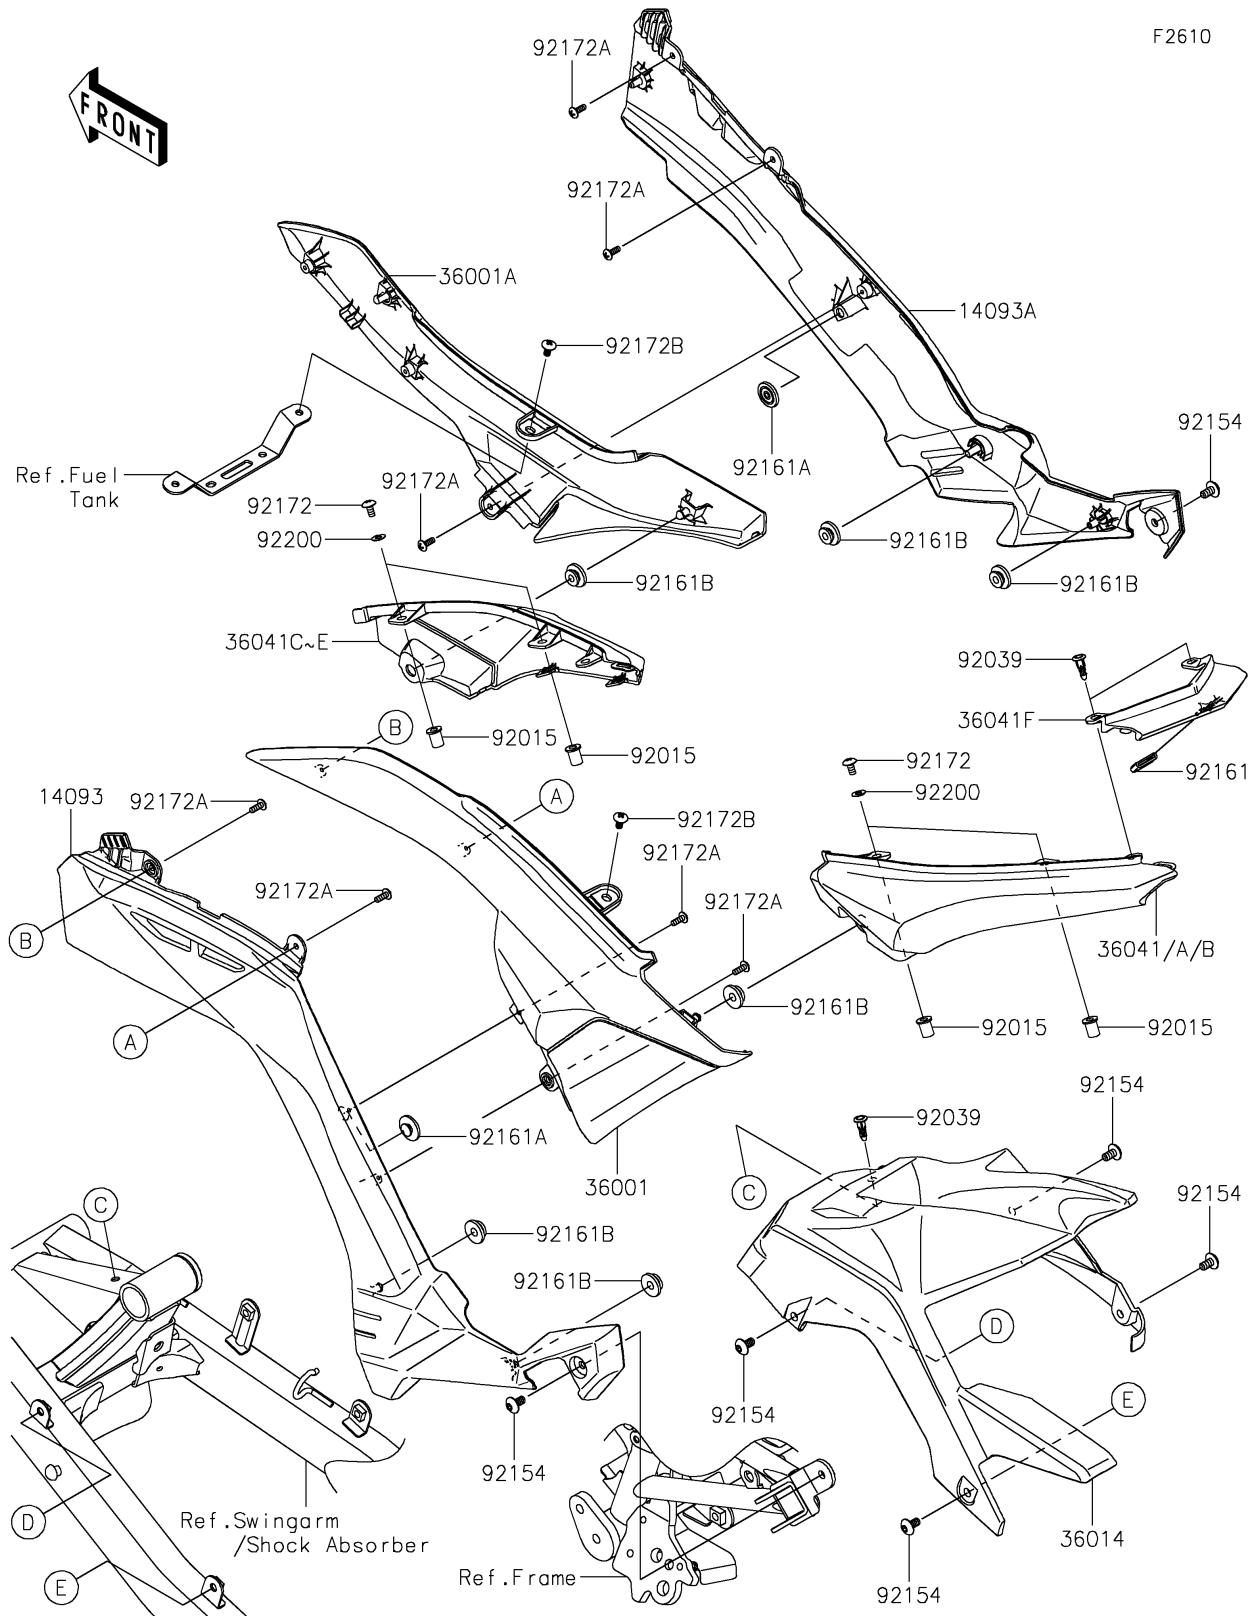

2026 Z125 PRO

PARTS DIAGRAM

Side Covers/Chain Cover

2026 Z125 PRO

PARTS LIST

Side Covers/Chain Cover

ITEM NAME	PART NUMBER	QUANTITY
COVER,PIVOT,LH,F.BLACK (Ref # 14093)	14093-0330-6Z	1
COVER,PIVOT,RH,F.BLACK (Ref # 14093A)	14093-0331-6Z	1
COVER-SIDE,LH,F.BLACK (Ref # 36001)	36001-0634-6Z	1
COVER-SIDE,RH,F.BLACK (Ref # 36001A)	36001-0635-6Z	1
CASE-CHAIN (Ref # 36014)	36014-0568	1
COVER-TAIL,LH,P.R.WHITE (Ref # 36041A)	36041-0020-68N	1
COVER-TAIL,LH,M.Y.GREEN (Ref # 36041B)	36041-0020-79K	1
COVER-TAIL,RH,P.R.WHITE (Ref # 36041D)	36041-0021-68N	1
COVER-TAIL,RH,M.Y.GREEN (Ref # 36041E)	36041-0021-79K	1
COVER-TAIL,F.BLACK (Ref # 36041F)	36041-0022-6Z	1
NUT,WELL,5MM (Ref # 92015)	92015-1757	4
RIVET (Ref # 92039)	92039-0709	3
BOLT,SOCKET,6X12 (Ref # 92154)	92154-1484	6
DAMPER,12X23 (Ref # 92161)	92161-1367	1
DAMPER,8X22X10 (Ref # 92161A)	92161-1685	2
DAMPER (Ref # 92161B)	92161-1810	6
SCREW,5X16 (Ref # 92172)	92172-0322	4
SCREW,4X12 (Ref # 92172A)	92172-0959	7
SCREW,5X10 (Ref # 92172B)	92172-1090	2
WASHER,NYLON,5.3X11.5X0.5 (Ref # 92200)	92200-1480	4