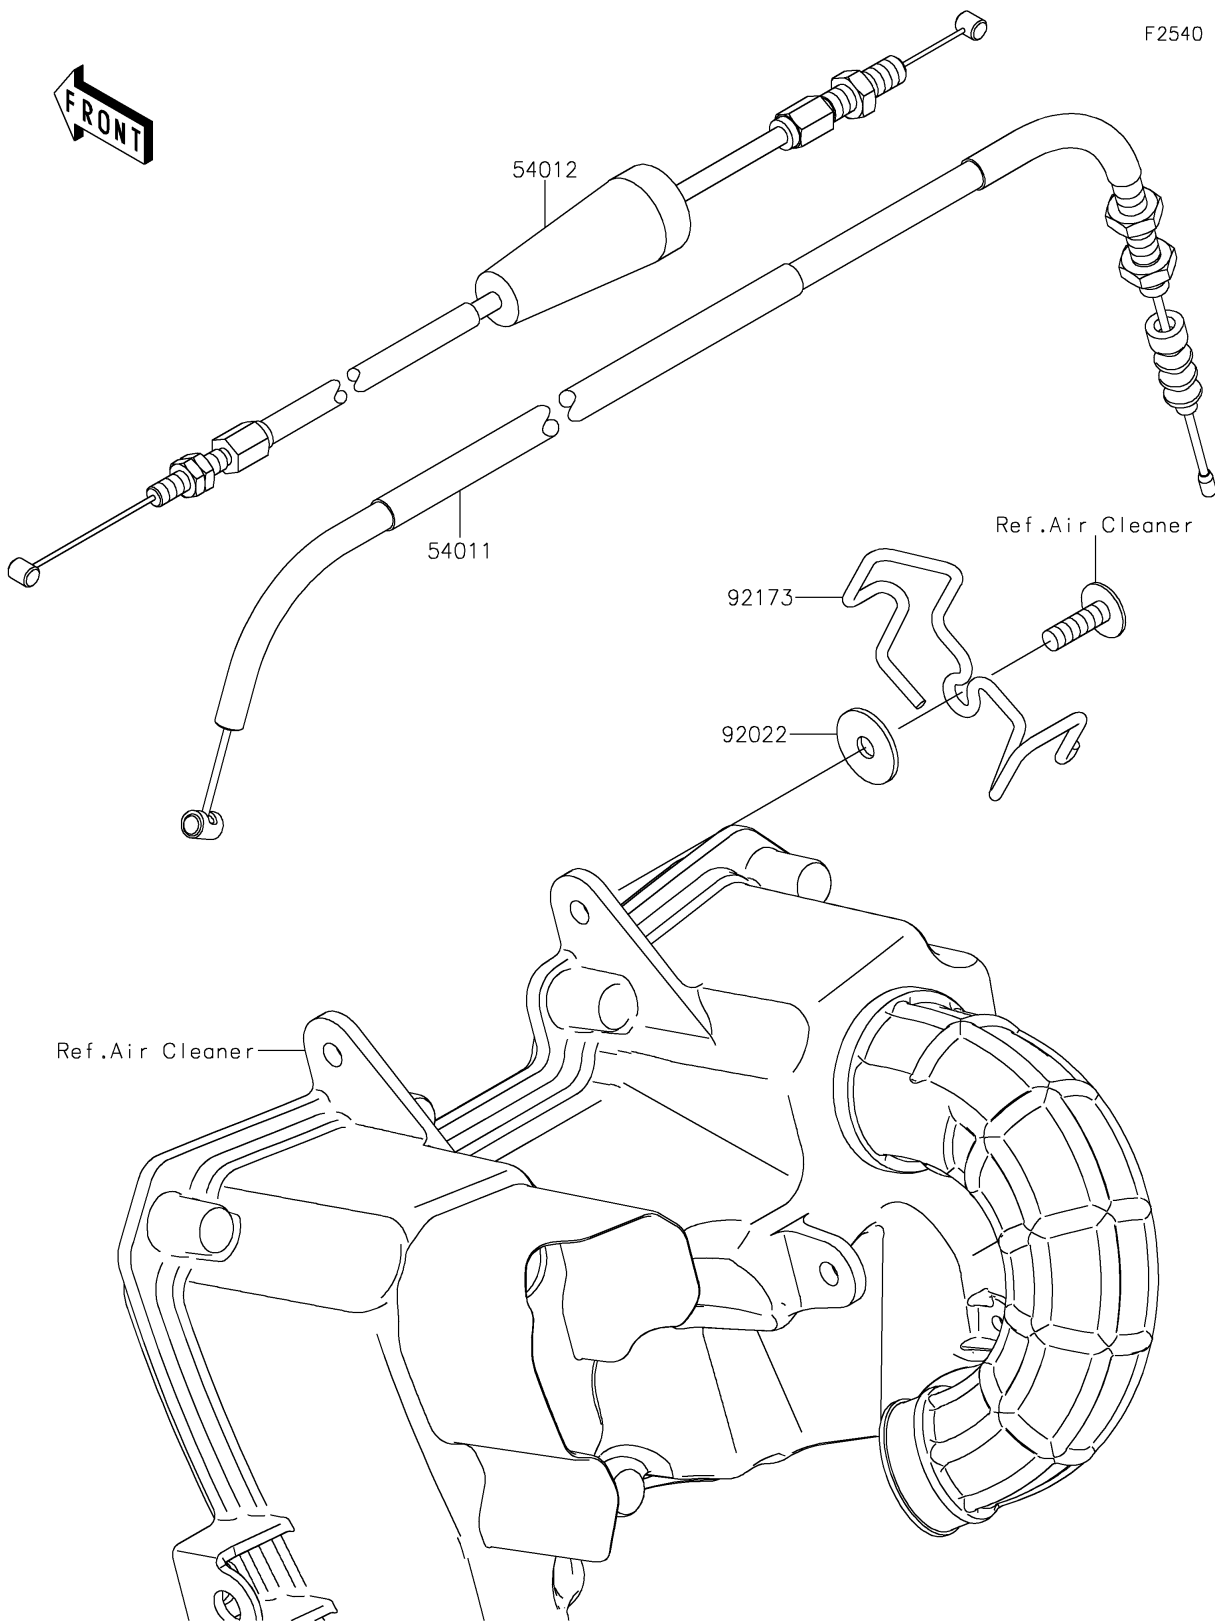

2026 Z125 PRO

PARTS DIAGRAM

Cables

Kawasaki

Let the Good Times Roll®

2026 Z125 PRO

PARTS LIST

Cables

ITEM NAME	PART NUMBER	QUANTITY
CABLE-CLUTCH (Ref # 54011)	54011-0604	1
CABLE-THROTTLE (Ref # 54012)	54012-0627	1
WASHER,6.5X22X1.6 (Ref # 92022)	92022-237	1
CLAMP (Ref # 92173)	92173-1501	1