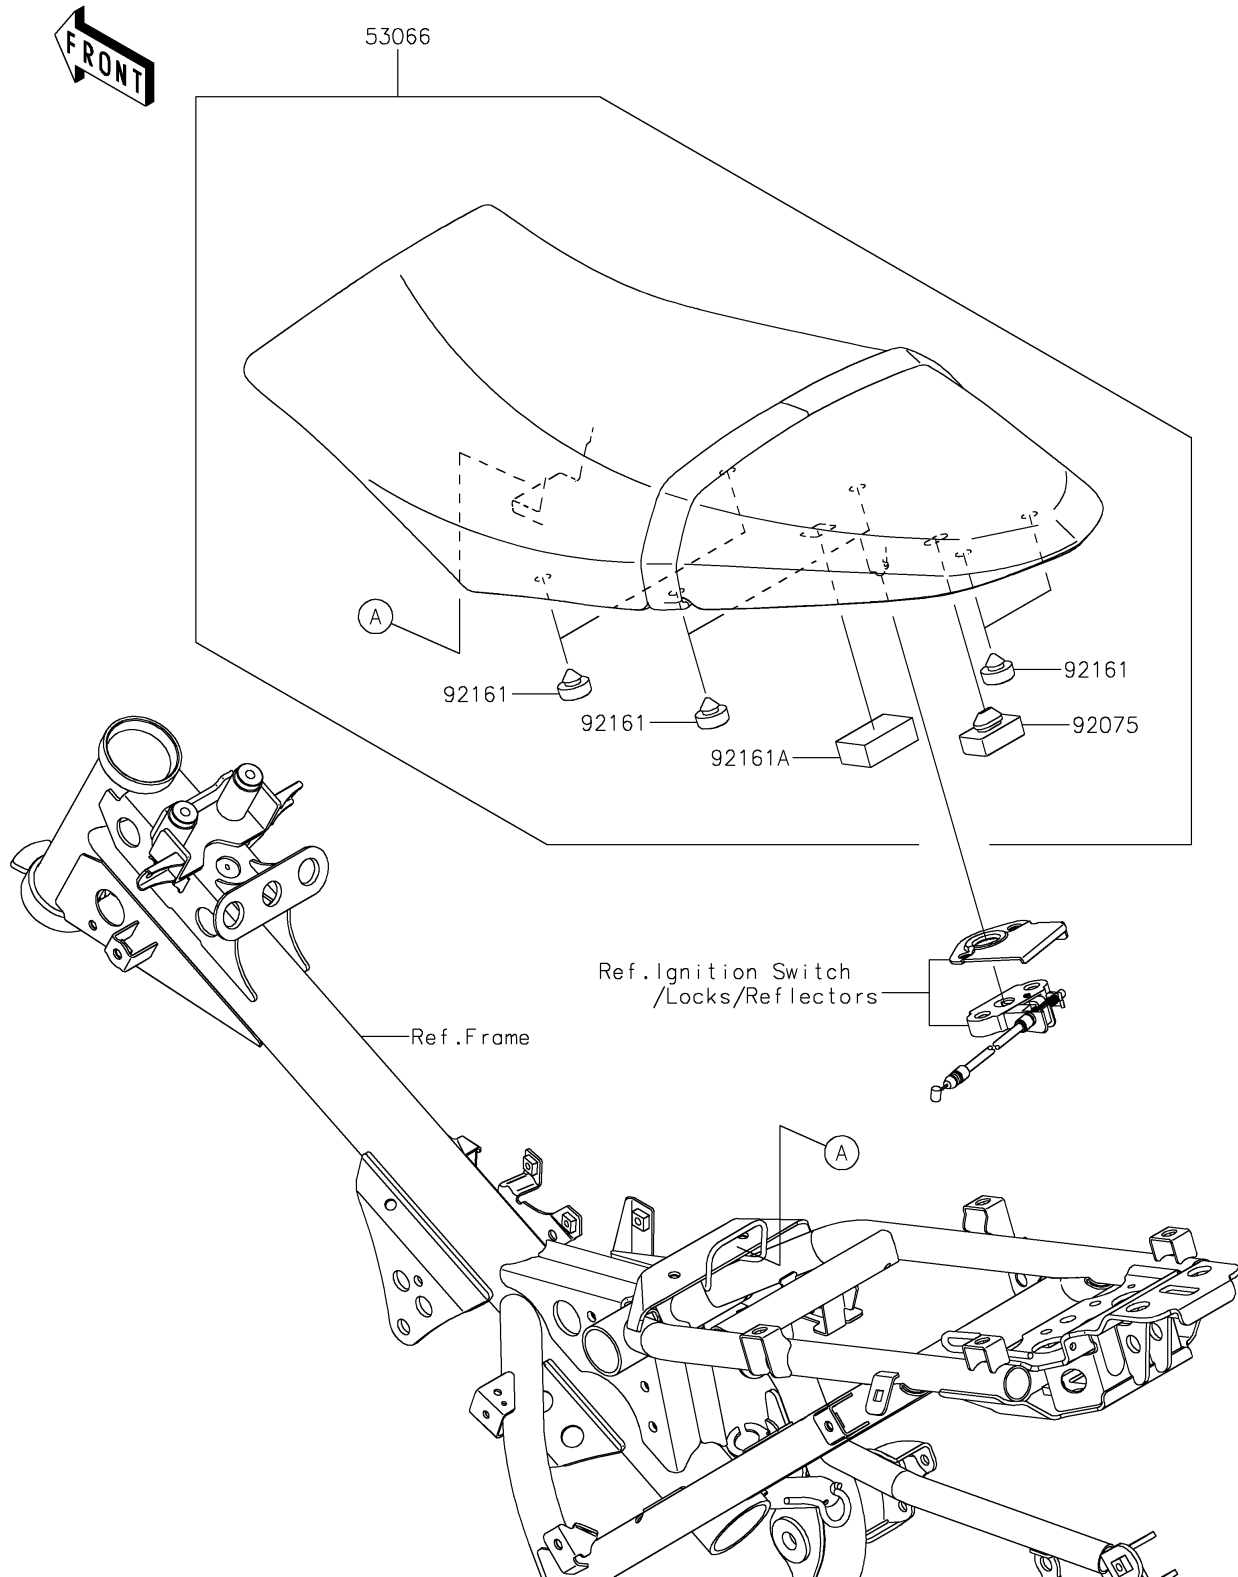

2026 Z125 PRO

PARTS DIAGRAM

Seat

F2510

2026 Z125 PRO

PARTS LIST

Seat

ITEM NAME	PART NUMBER	QUANTITY
SEAT-ASSY,BLACK+BLK (Ref # 53066)	53066-0529-12Y	1
DAMPER (Ref # 92075)	92075-099	1
DAMPER,10X20X8 (Ref # 92161)	92161-0855	6
DAMPER,27X42X15 (Ref # 92161A)	92161-1866	1