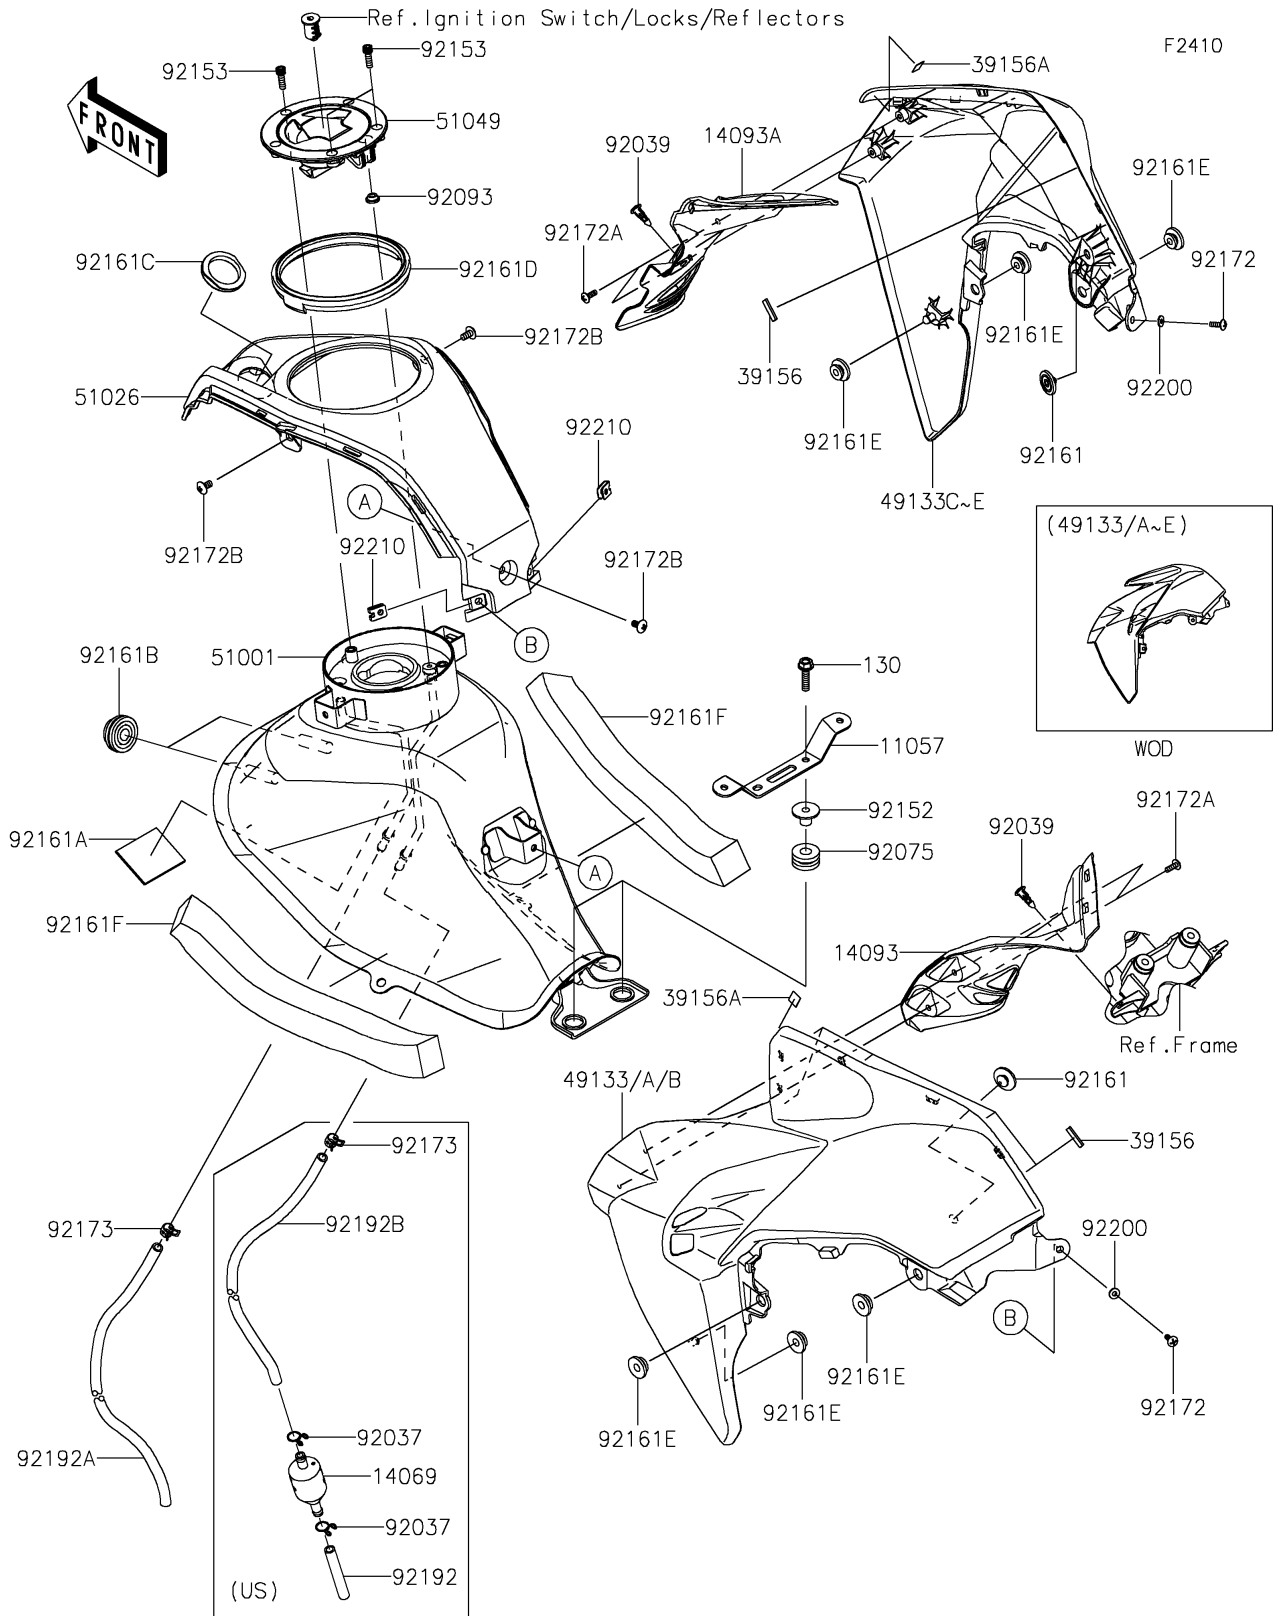

2026 Z125 PRO

PARTS DIAGRAM

Fuel Tank