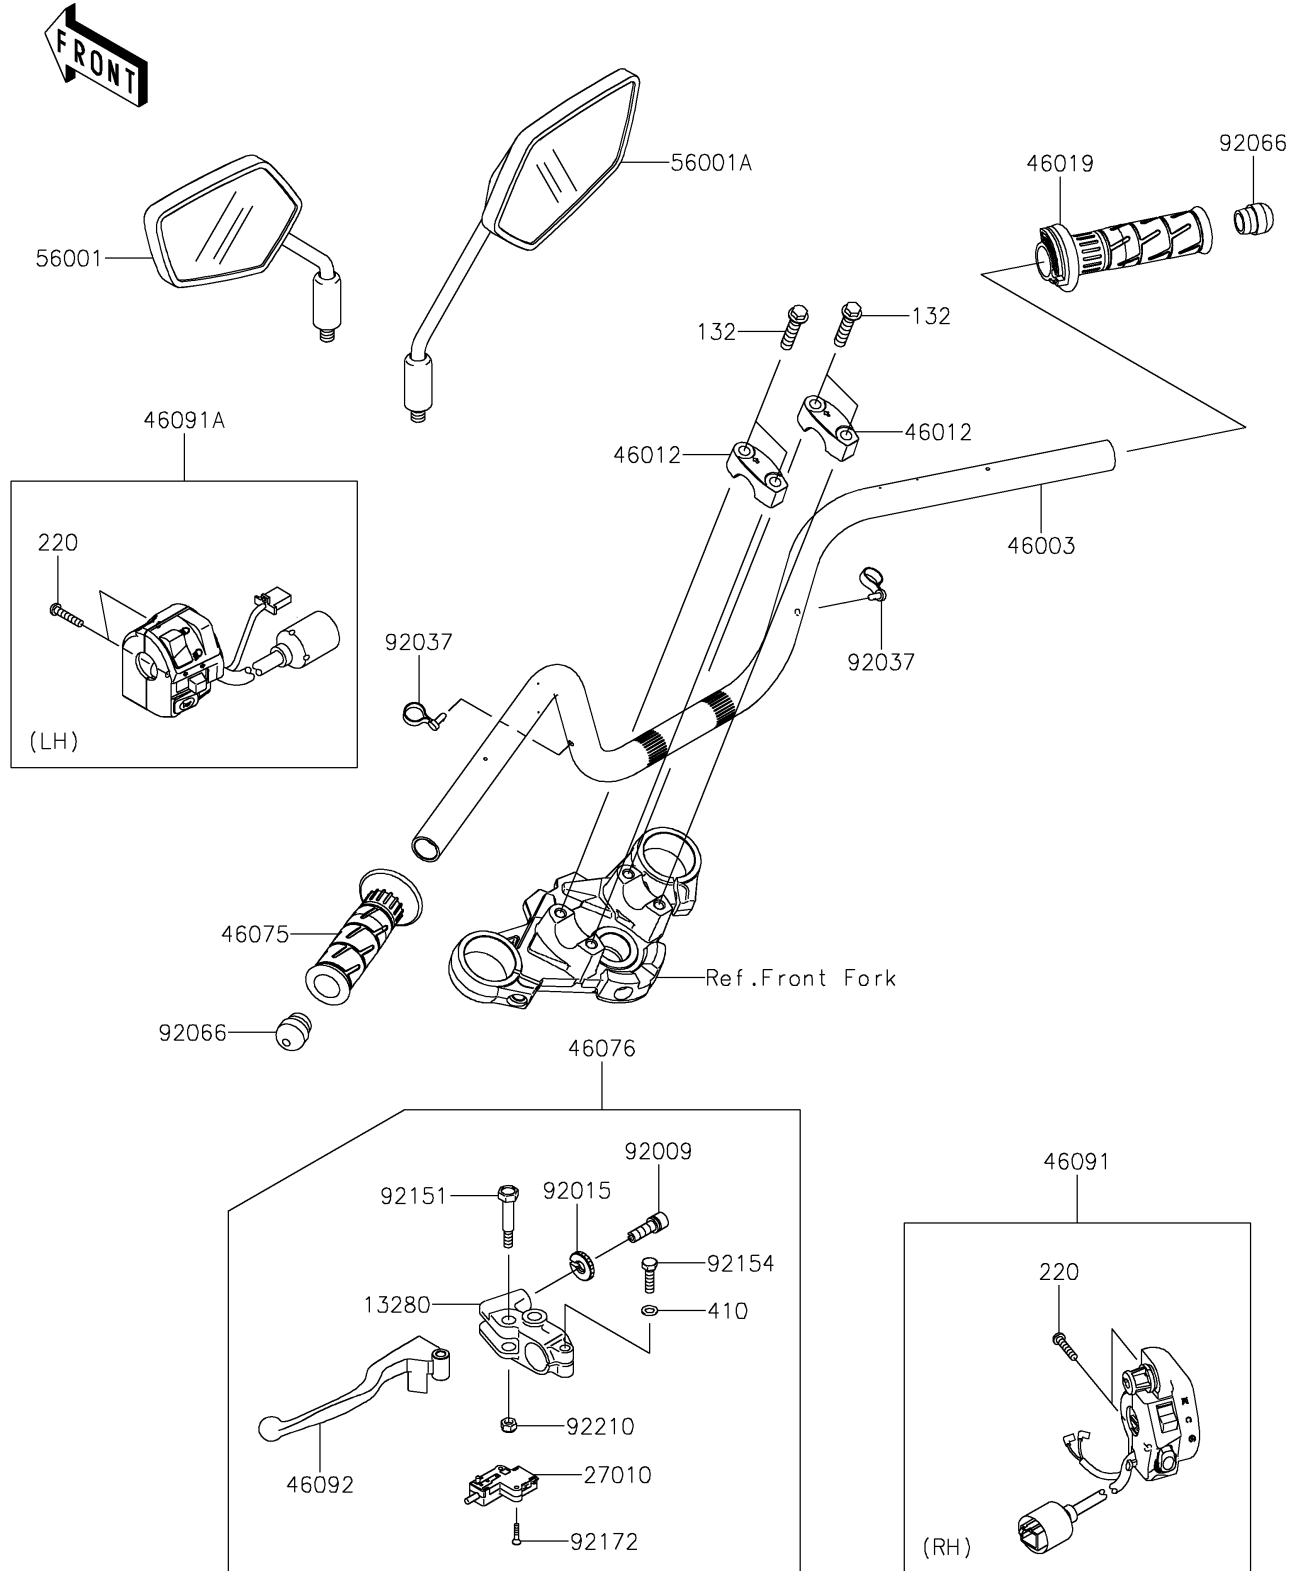

2026 Z125 PRO

PARTS DIAGRAM

Handlebar

F2310

2026 Z125 PRO

PARTS LIST

Handlebar

ITEM NAME

PART NUMBER

QUANTITY
