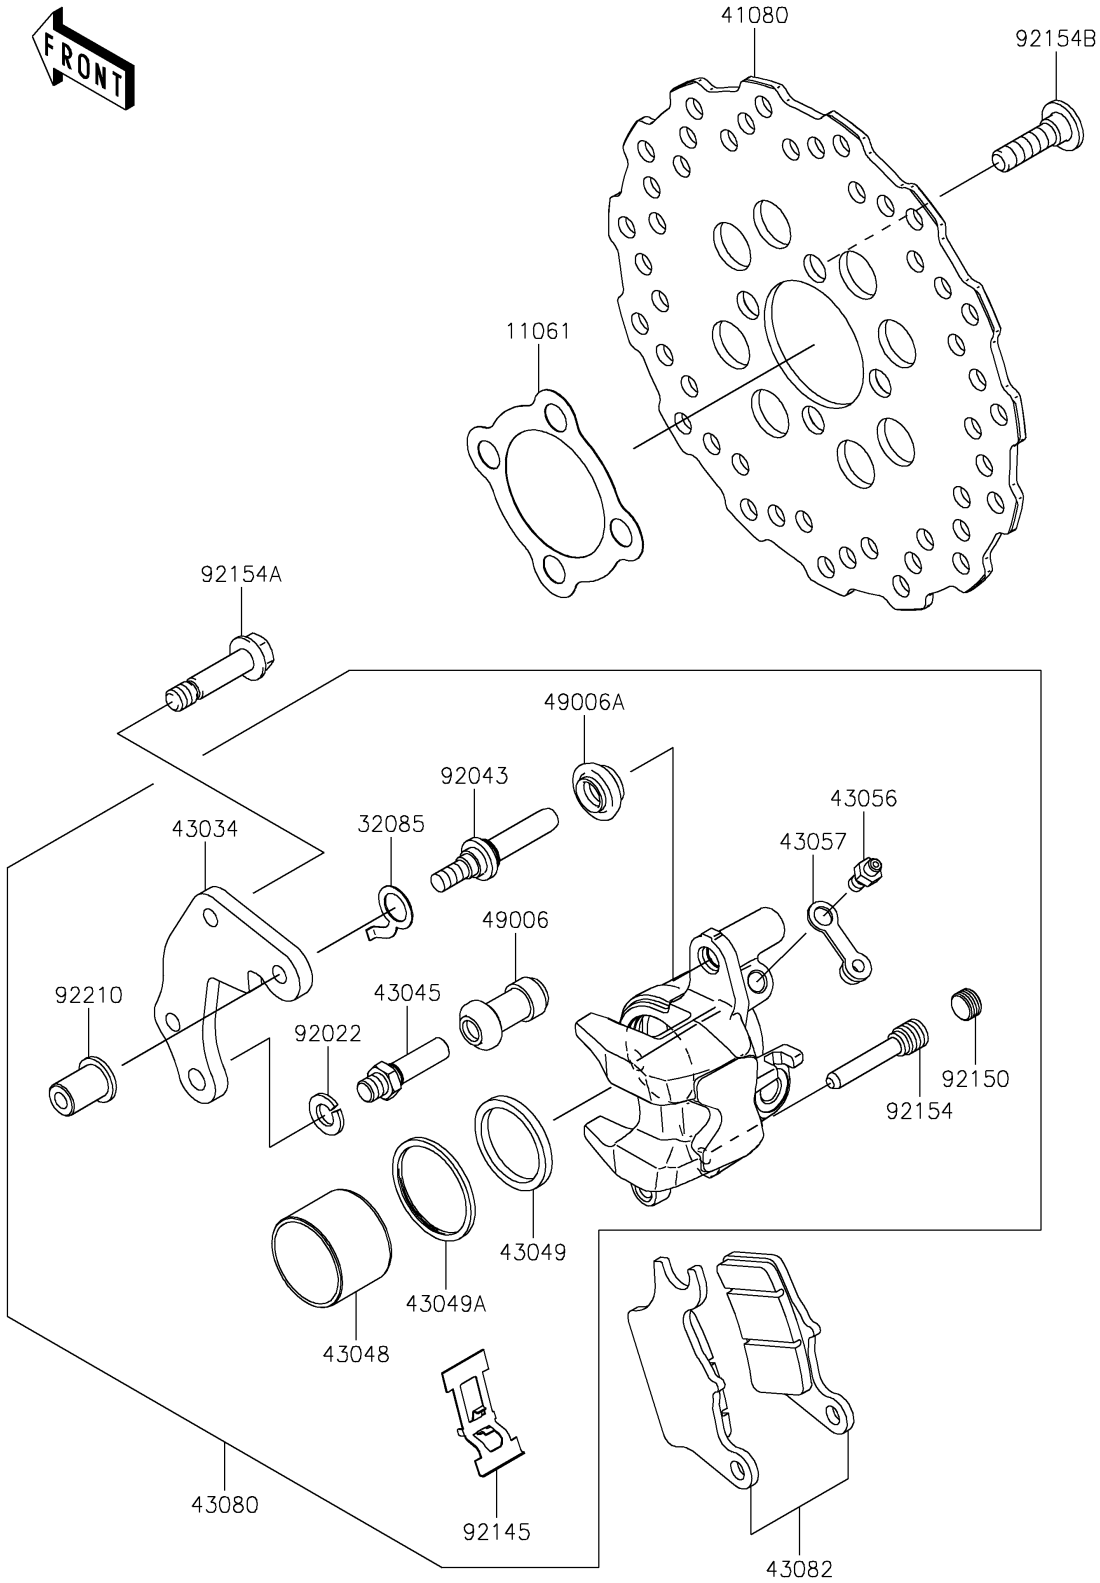

2026 Z125 PRO

PARTS DIAGRAM

Front Brake

F2292

2026 Z125 PRO

PARTS LIST

Front Brake

Kawasaki

Let the Good Times Roll®

ITEM NAME

PART NUMBER

QUANTITY
