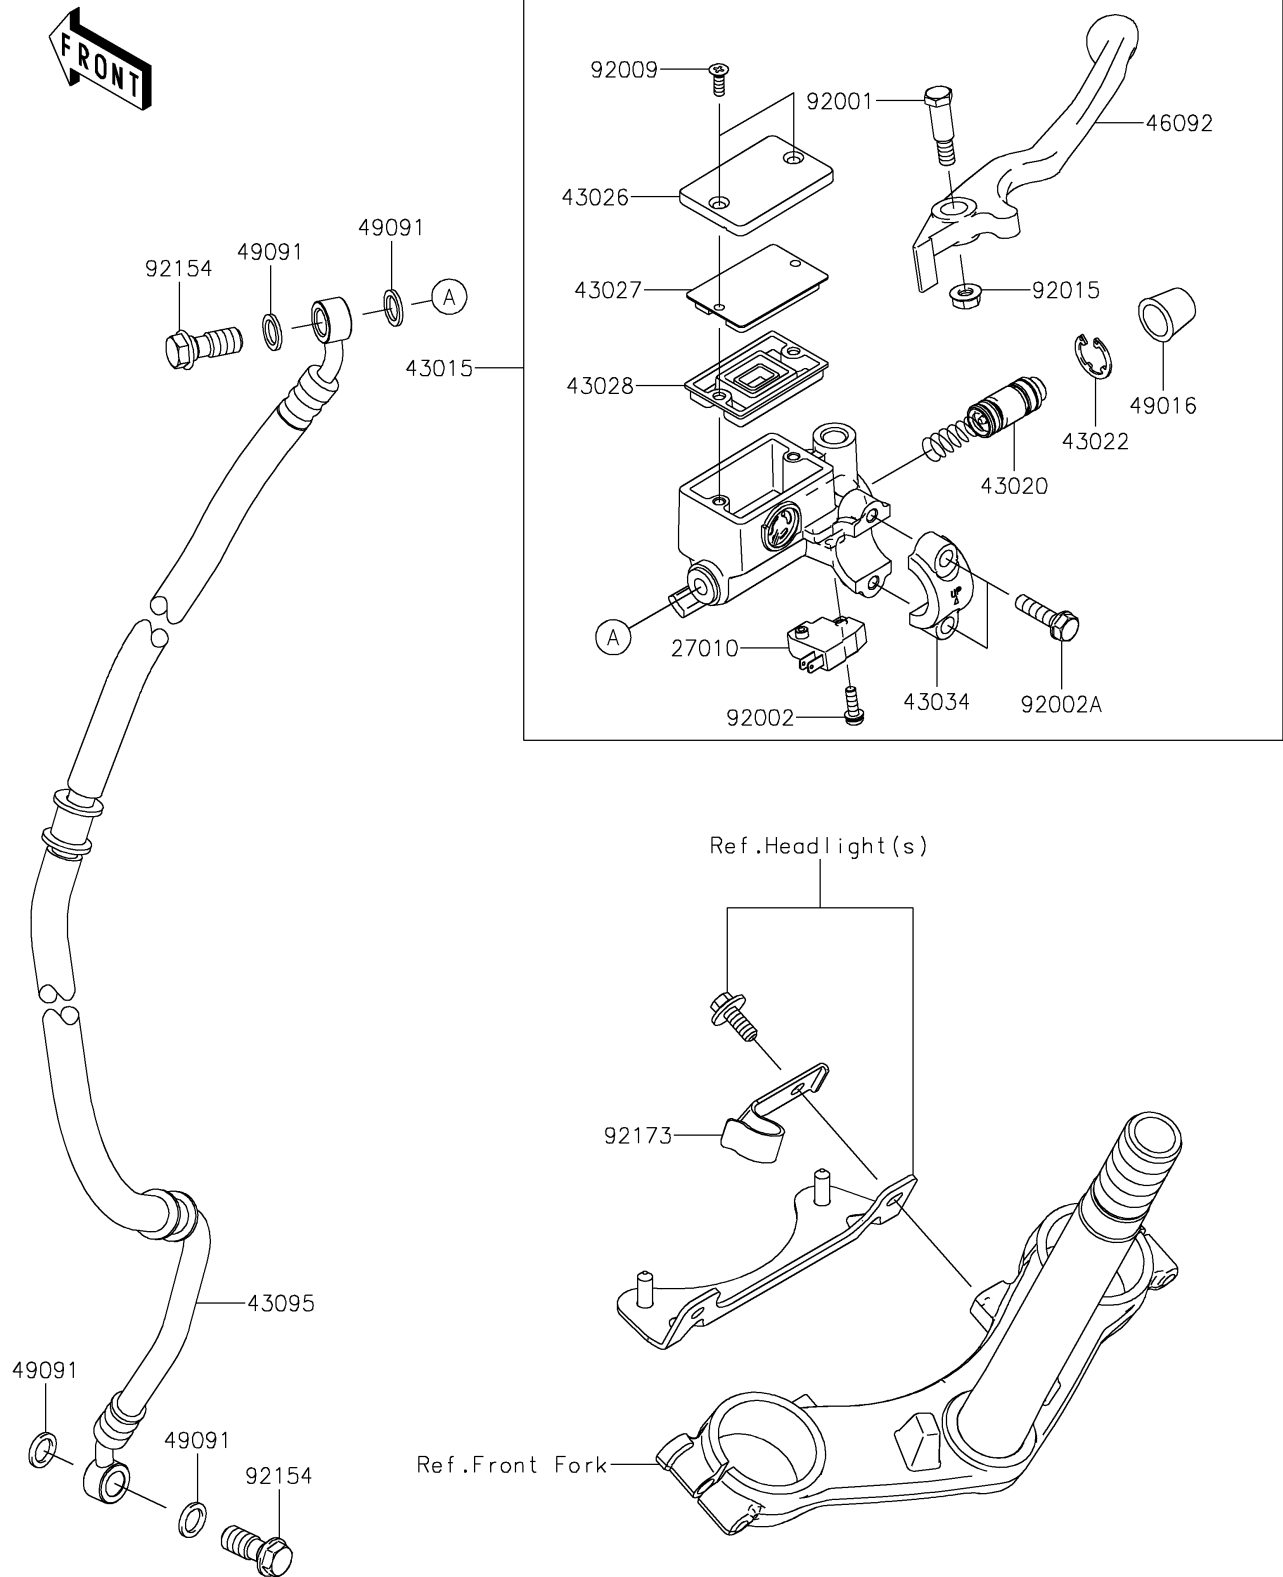

2026 Z125 PRO

PARTS DIAGRAM

Front Master Cylinder

F2291

2026 Z125 PRO

PARTS LIST

Front Master Cylinder

ITEM NAME	PART NUMBER	QUANTITY
SWITCH,BRAKE (Ref # 27010)	27010-0762	1
CYLINDER-ASSY-MASTER (Ref # 43015)	43015-0680	1
PISTON-COMP-BRAKE (Ref # 43020)	43020-1095	1
STOPPER-BRAKE,PISTON (Ref # 43022)	43022-1010	1
CAP-BRAKE (Ref # 43026)	43026-1082	1
PLATE-DIAPHRAGM (Ref # 43027)	43027-1057	1
DIAPHRAGM (Ref # 43028)	43028-1061	1
HOLDER-BRAKE,MASTER CYLINDER (Ref # 43034)	43034-1016	1
HOSE-BRAKE,FR,807MM (Ref # 43095)	43095-0903	1
LEVER-GRIP,FR BRAKE (Ref # 46092)	46092-0553	1
COVER-SEAL,MASTER CYLINDER (Ref # 49016)	49016-1044	1
WASHER-SEAL,10.1X14.5X1.5 (Ref # 49091)	49091-0001	4
BOLT,FRONT BRAKE LEVER (Ref # 92001)	92001-1728	1
BOLT,SCREW,4X12 (Ref # 92002)	92002-1323	1
BOLT (Ref # 92002A)	92002-1894	2
SCREW,4MM (Ref # 92009)	92009-1458	2
NUT,FLANGED,6MM,BLACK (Ref # 92015)	92015-1233	1
BOLT,FLANGED,10X23 (Ref # 92154)	92154-0732	2
CLAMP (Ref # 92173)	92173-1541	1