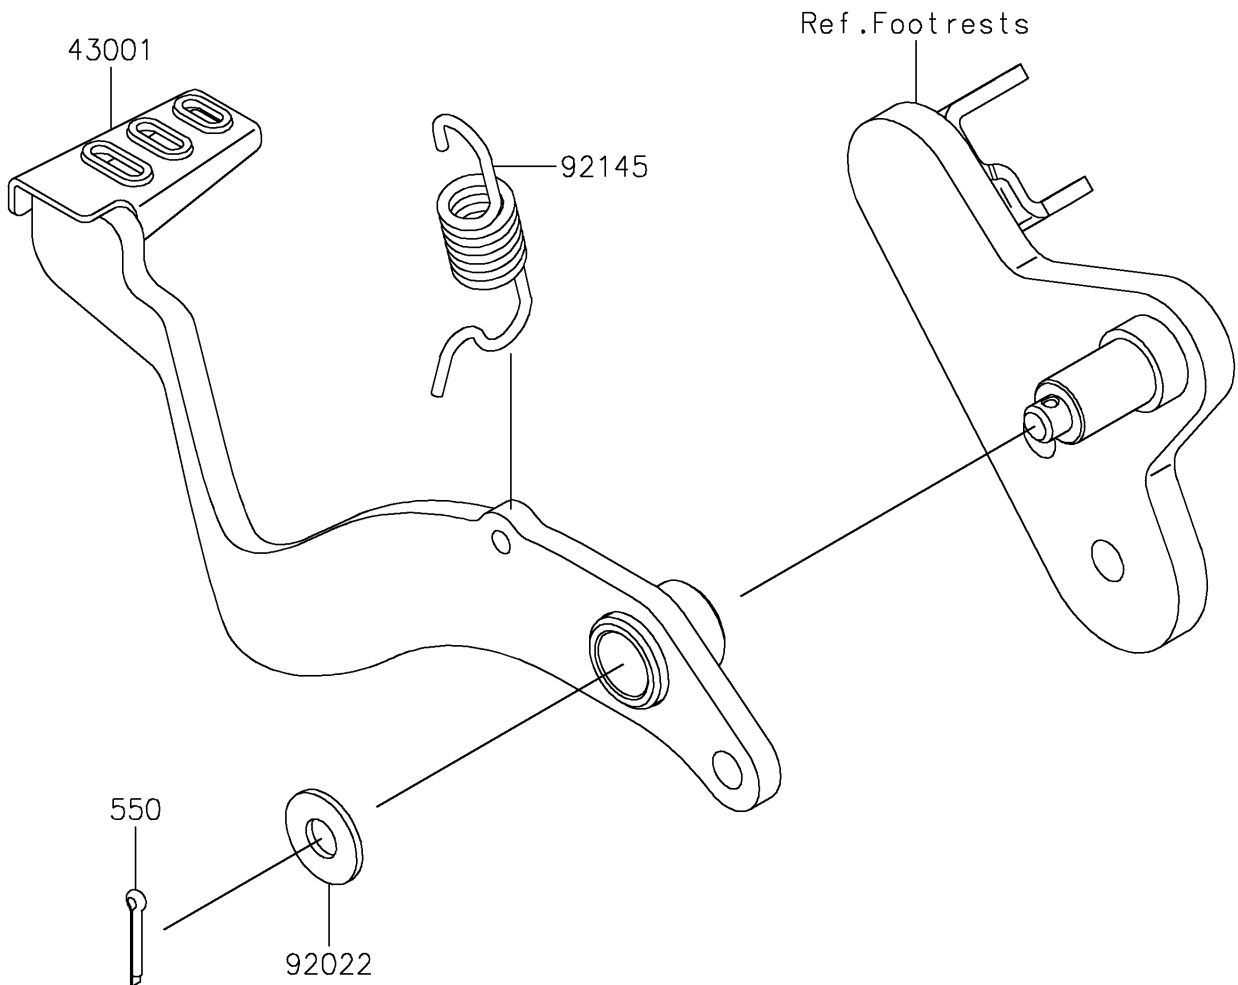

2026 Z125 PRO

PARTS DIAGRAM

Brake Pedal/Torque Link

F2260

2026 Z125 PRO

PARTS LIST

Brake Pedal/Torque Link

ITEM NAME

PART NUMBER

QUANTITY
