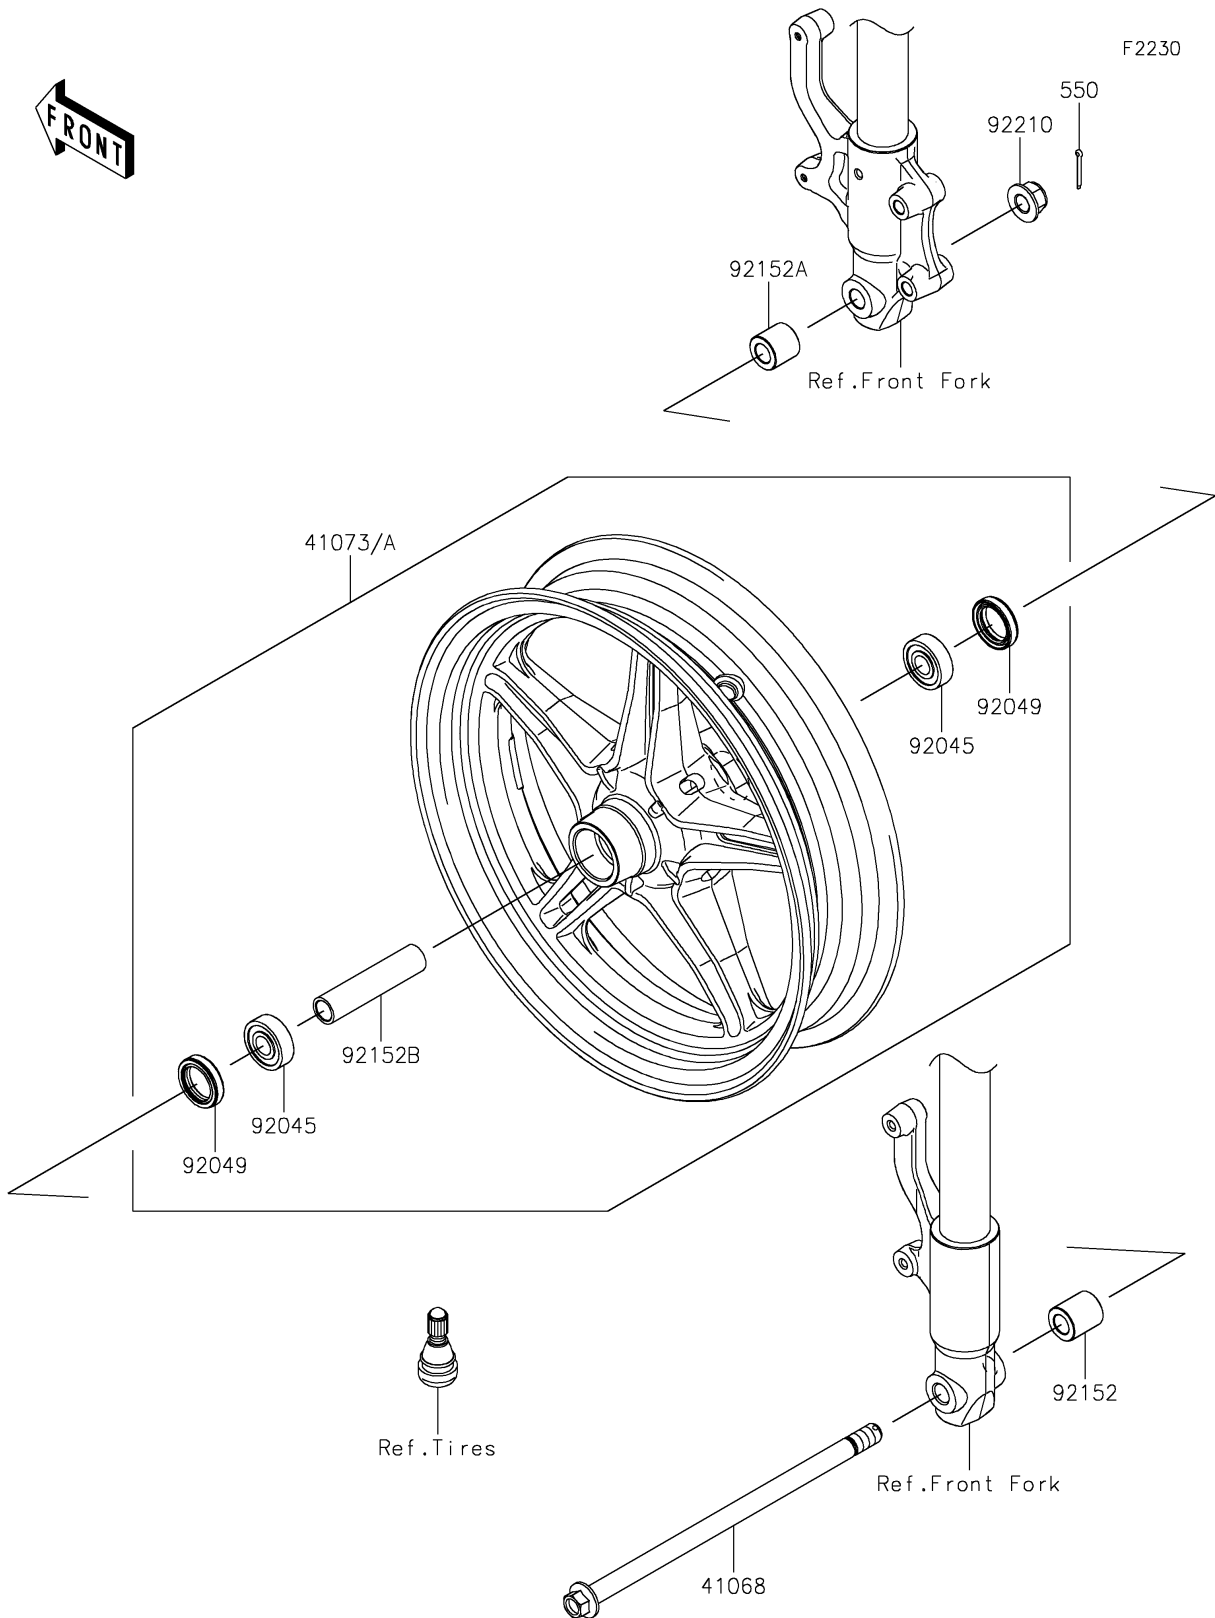

2026 Z125 PRO

PARTS DIAGRAM

Front Wheel

2026 Z125 PRO

PARTS LIST

Front Wheel

ITEM NAME	PART NUMBER	QUANTITY
AXLE,12X243 (Ref # 41068)	41068-0611	1
WHEEL-ASSY,C.P.BLUE (Ref # 41073)	41073-0674-60J	1
WHEEL-ASSY,N.F.M.RED (Ref # 41073A)	41073-0674-63D	1
BEARING-BALL,6201-LLHC3P6 (Ref # 92045)	92045-0161	2
SEAL-OIL (Ref # 92049)	92049-0779	2
COLLAR,12.2X22X24.5 (Ref # 92152)	92152-2141	1
COLLAR,12.2X22X20.5 (Ref # 92152A)	92152-2158	1
COLLAR,12.7X17.3X77 (Ref # 92152B)	92152-2159	1
NUT,LOCK,FLANGED,12MM (Ref # 92210)	92210-1513	1
PIN-COTTER,2.5X20 (Ref # 550)	550AA2520	1