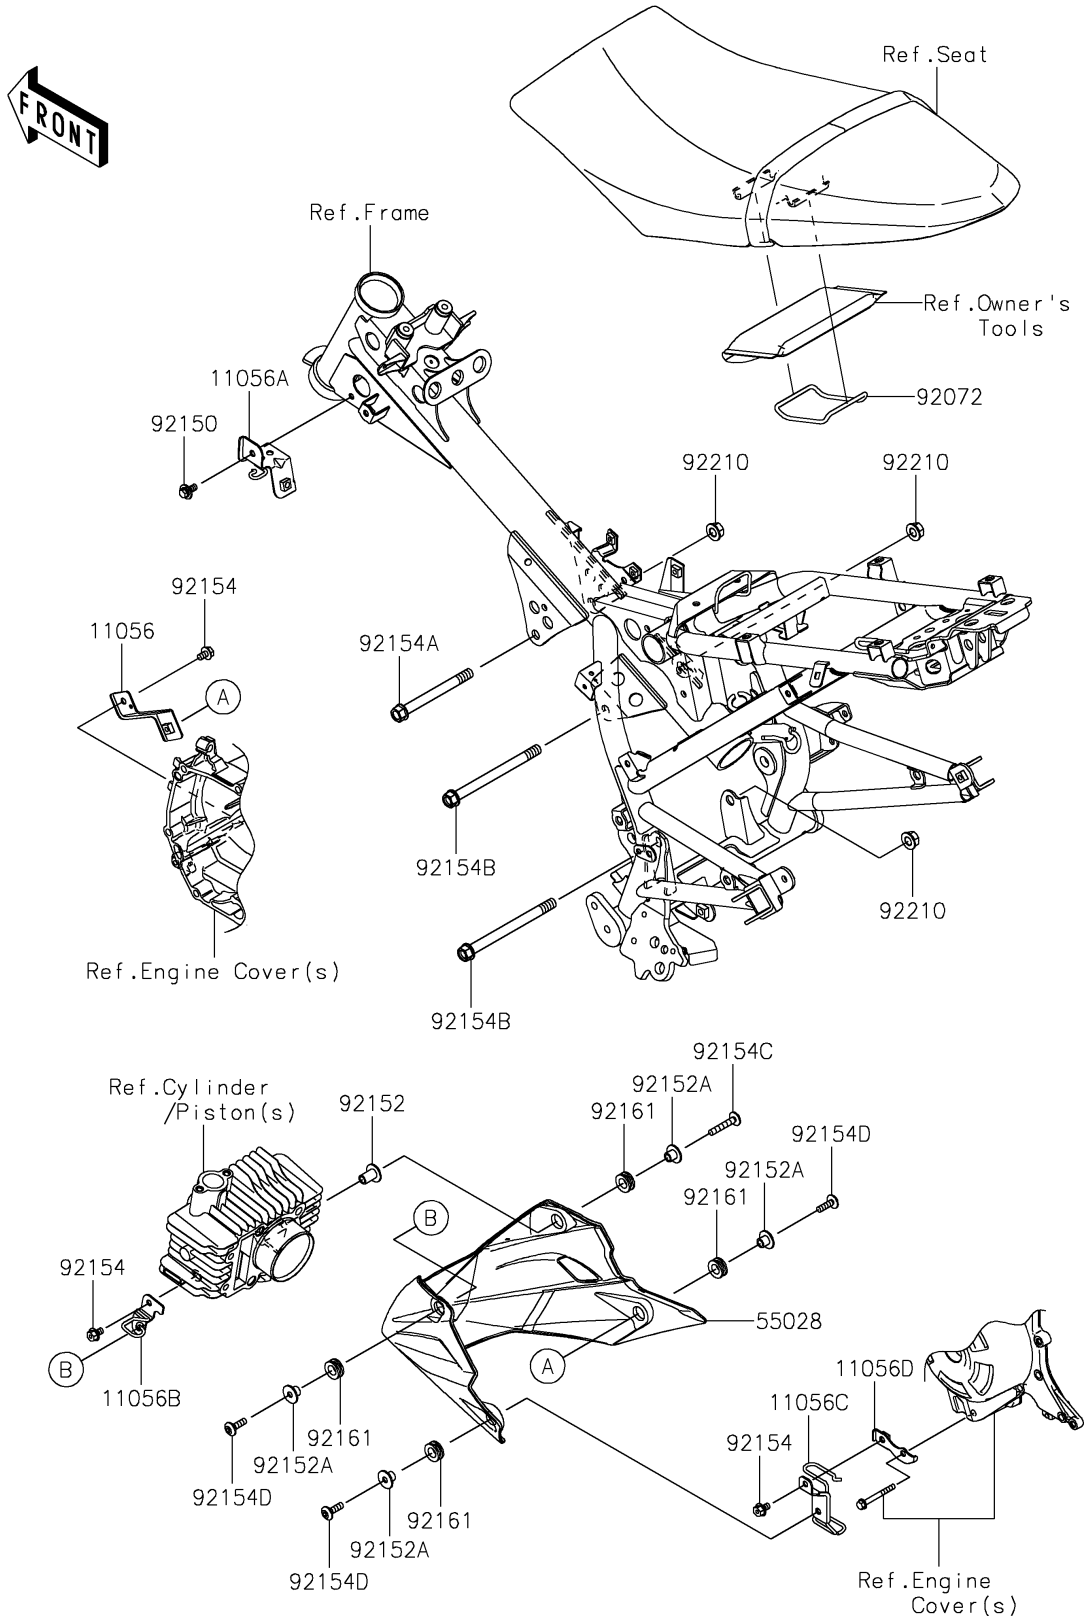

2026 Z125 PRO

PARTS DIAGRAM

Frame Fittings

F2131

2026 Z125 PRO

PARTS LIST

Frame Fittings

ITEM NAME	PART NUMBER	QUANTITY
BRACKET,RR,RH (Ref # 11056)	11056-7592	1
BRACKET (Ref # 11056A)	11056-7593	1
BRACKET,FR,LH (Ref # 11056B)	11056-7607	1
BRACKET,RR,LH (Ref # 11056C)	11056-7608	1
BRACKET,GENERATOR COVER (Ref # 11056D)	11056-7718	1
COWLING,LWR,F.BLACK (Ref # 55028)	55028-0562-6Z	1
BAND,TOOL (Ref # 92072)	92072-0781	1
BOLT,6X14 (Ref # 92150)	92150-1340	1
COLLAR,6.5X10X18 (Ref # 92152)	92152-1560	1
COLLAR,6.5X10X10.4 (Ref # 92152A)	92152-1688	4
BOLT,FLANGED,6X10 (Ref # 92154)	92154-1256	3
BOLT,FLANGED,10X100 (Ref # 92154A)	92154-1257	1
BOLT,FLANGED,10X125 (Ref # 92154B)	92154-1258	2
BOLT,SOCKET,6X35 (Ref # 92154C)	92154-2121	1
BOLT,SOCKET,6X20 (Ref # 92154D)	92154-2122	3
DAMPER,10X20X8 (Ref # 92161)	92161-1828	4
NUT,FLANGED,10MM (Ref # 92210)	92210-0869	3