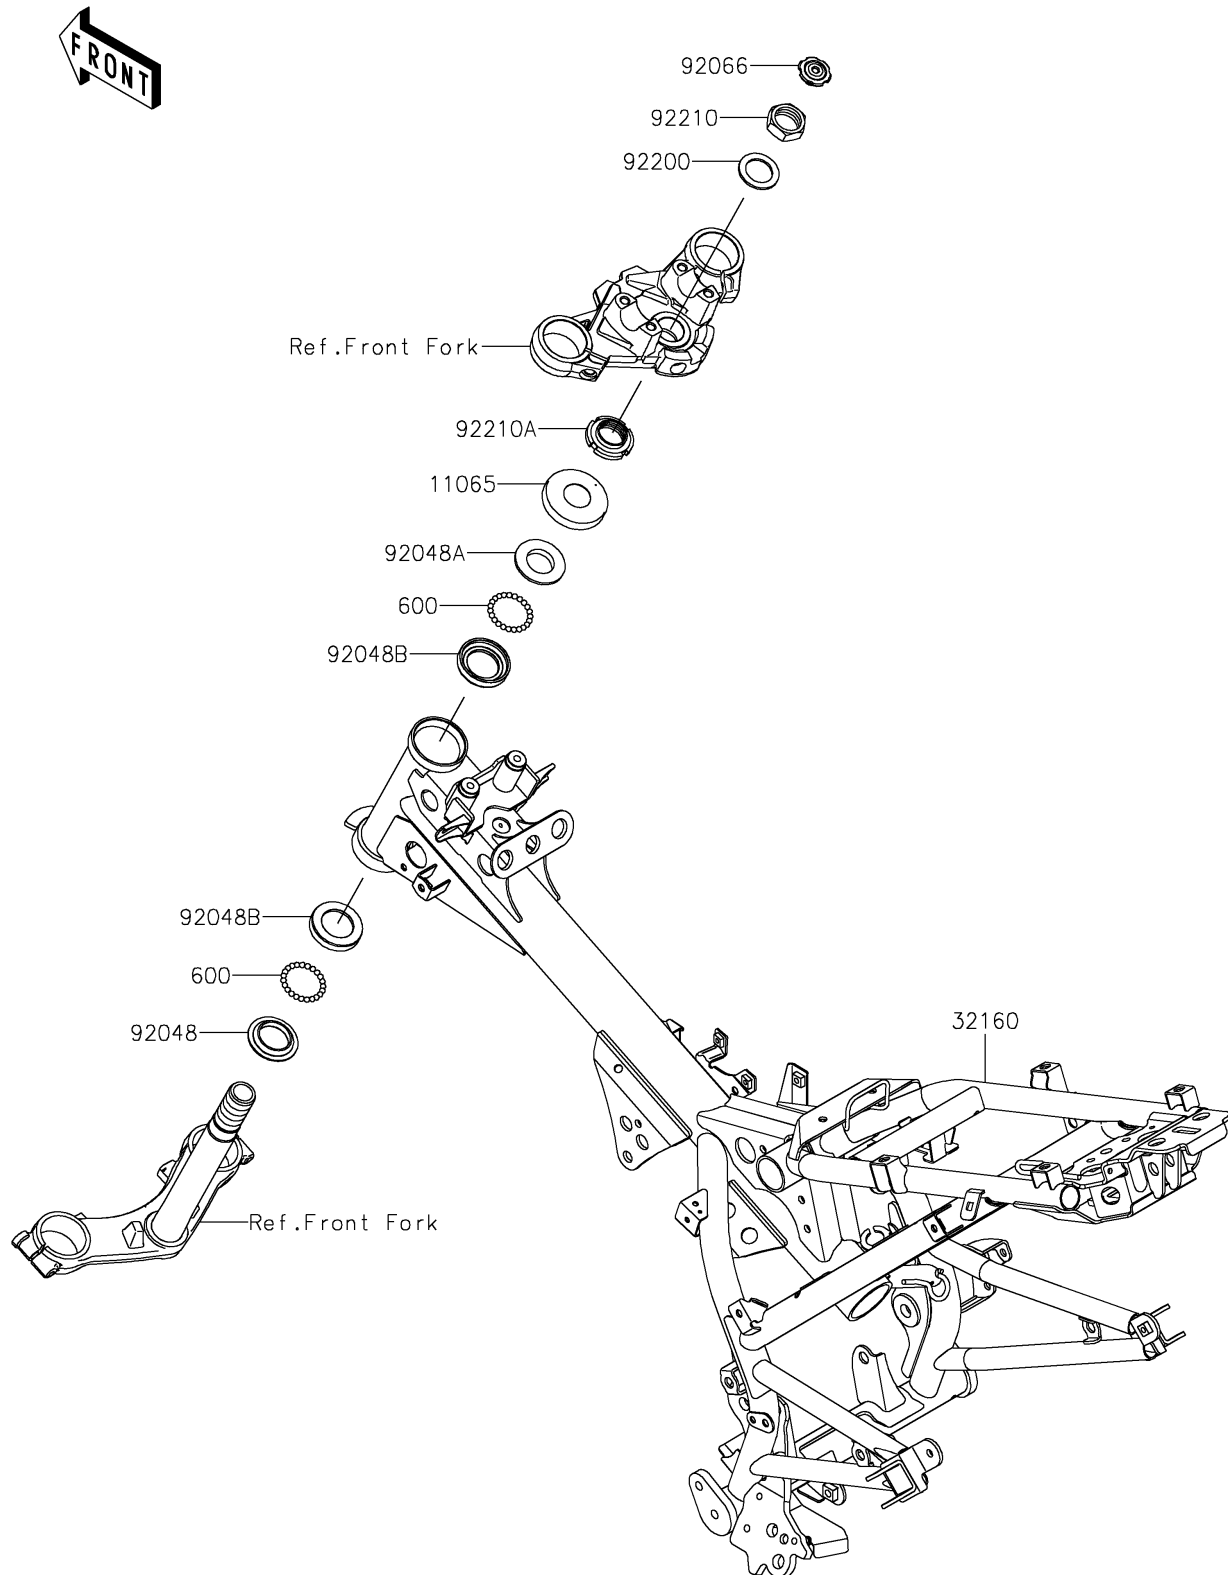

2026 Z125 PRO

PARTS DIAGRAM

Frame

F2120

2026 Z125 PRO

PARTS LIST

Frame

ITEM NAME	PART NUMBER	QUANTITY
CAP,STEERING (Ref # 11065)	11065-0935	1
FRAME-COMP,BLACK (Ref # 32160)	32160-1835-10	1
RACE,STEERING STEM BEARING (Ref # 92048)	92048-0034	1
RACE,STEERING STEM BEARING (Ref # 92048A)	92048-0035	1
RACE,STEERING STEM BEARING (Ref # 92048B)	92048-0038	2
PLUG,STEERING (Ref # 92066)	92066-0826	1
WASHER,24.5X36X2.3 (Ref # 92200)	92200-1752	1
NUT,LOCK,24MM (Ref # 92210)	92210-0467	1
NUT,24MM (Ref # 92210A)	92210-0614	1
BALL-STEEL,3/16 (Ref # 600)	600A0600	46