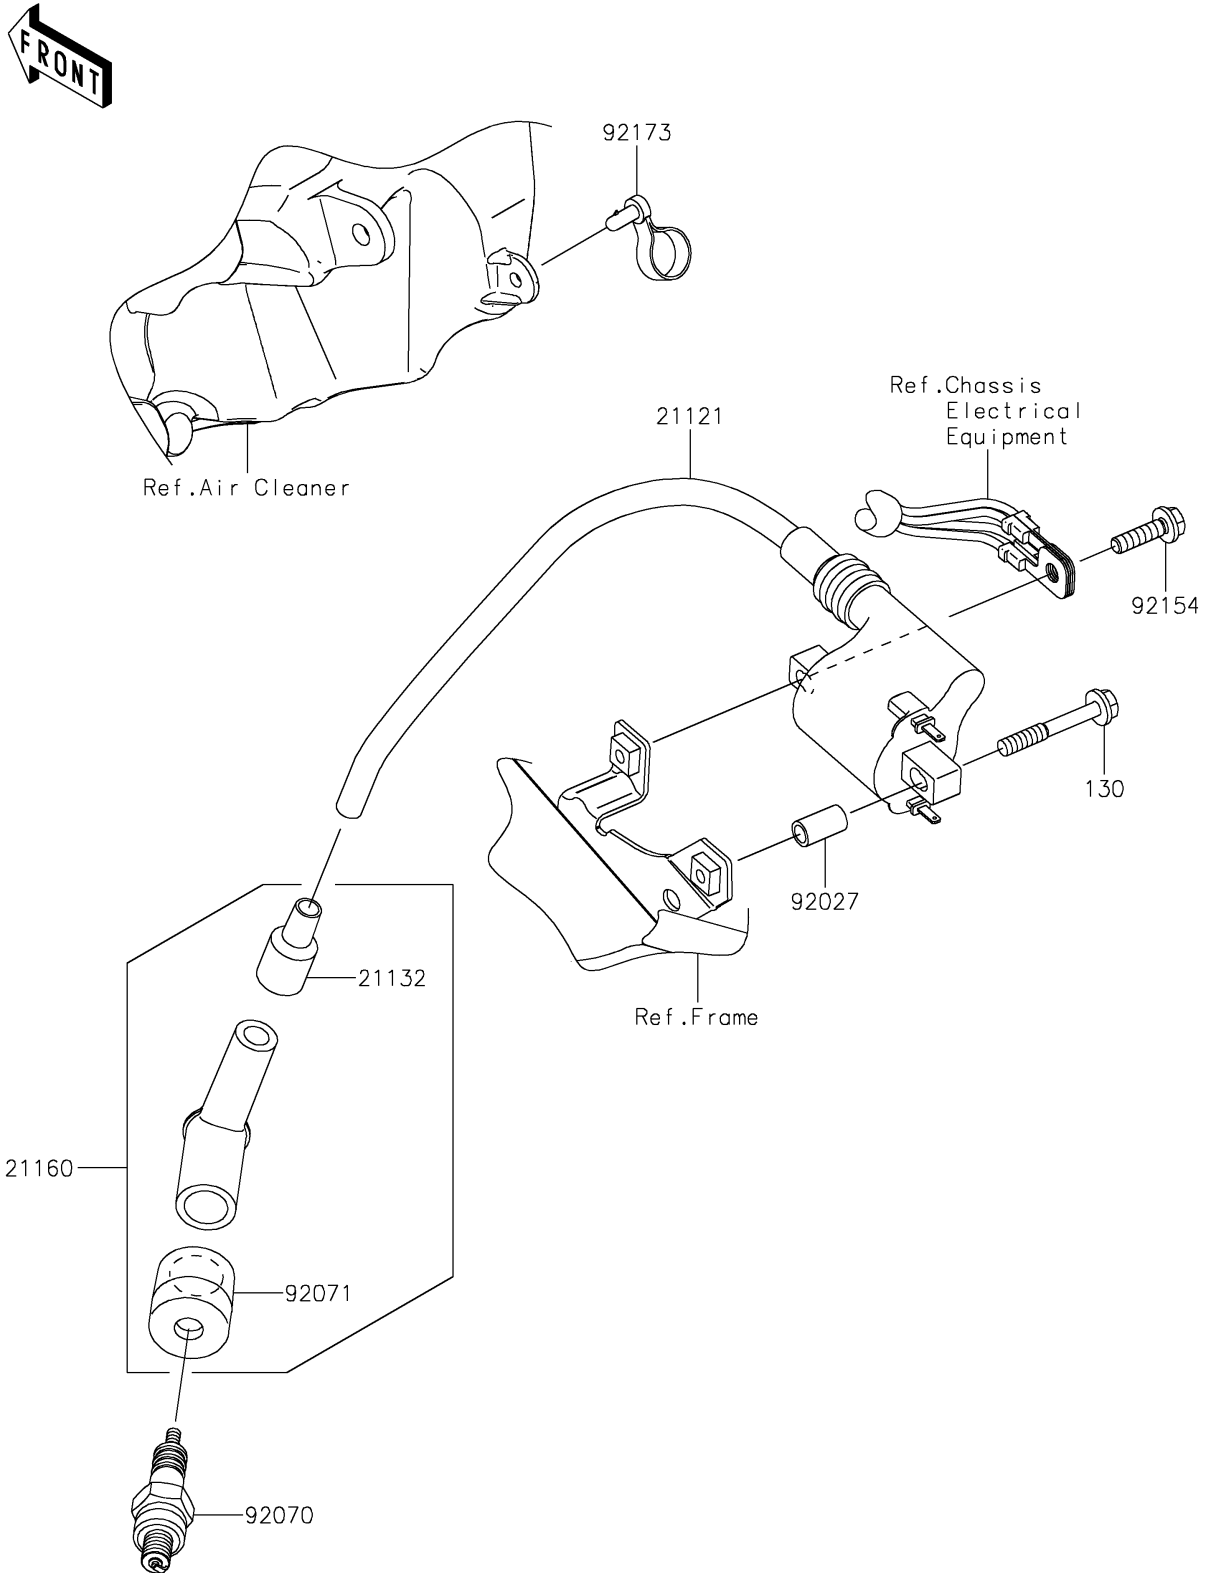

2026 Z125 PRO

PARTS DIAGRAM

Ignition System

E1830

2026 Z125 PRO

PARTS LIST

Ignition System

ITEM NAME	PART NUMBER	QUANTITY
COIL-IGNITION (Ref # 21121)	21121-0727	1
GROMMET,HIGH TENSION (Ref # 21132)	21132-005	1
CAP-ASSY-PLUG (Ref # 21160)	21160-1085	1
COLLAR,5.6X8X14.5 (Ref # 92027)	92027-1789	1
PLUG-SPARK,CR6HSA(NGK) (Ref # 92070)	92070-0023	1
GROMMET,PLUG CAP (Ref # 92071)	92071-1184	1
BOLT,FLANGED,5X18 (Ref # 92154)	92154-0785	1
CLAMP,SPEED,L=58 (Ref # 92173)	92173-1077	1
BOLT-FLANGED,5X35 (Ref # 130)	130BA0535	1