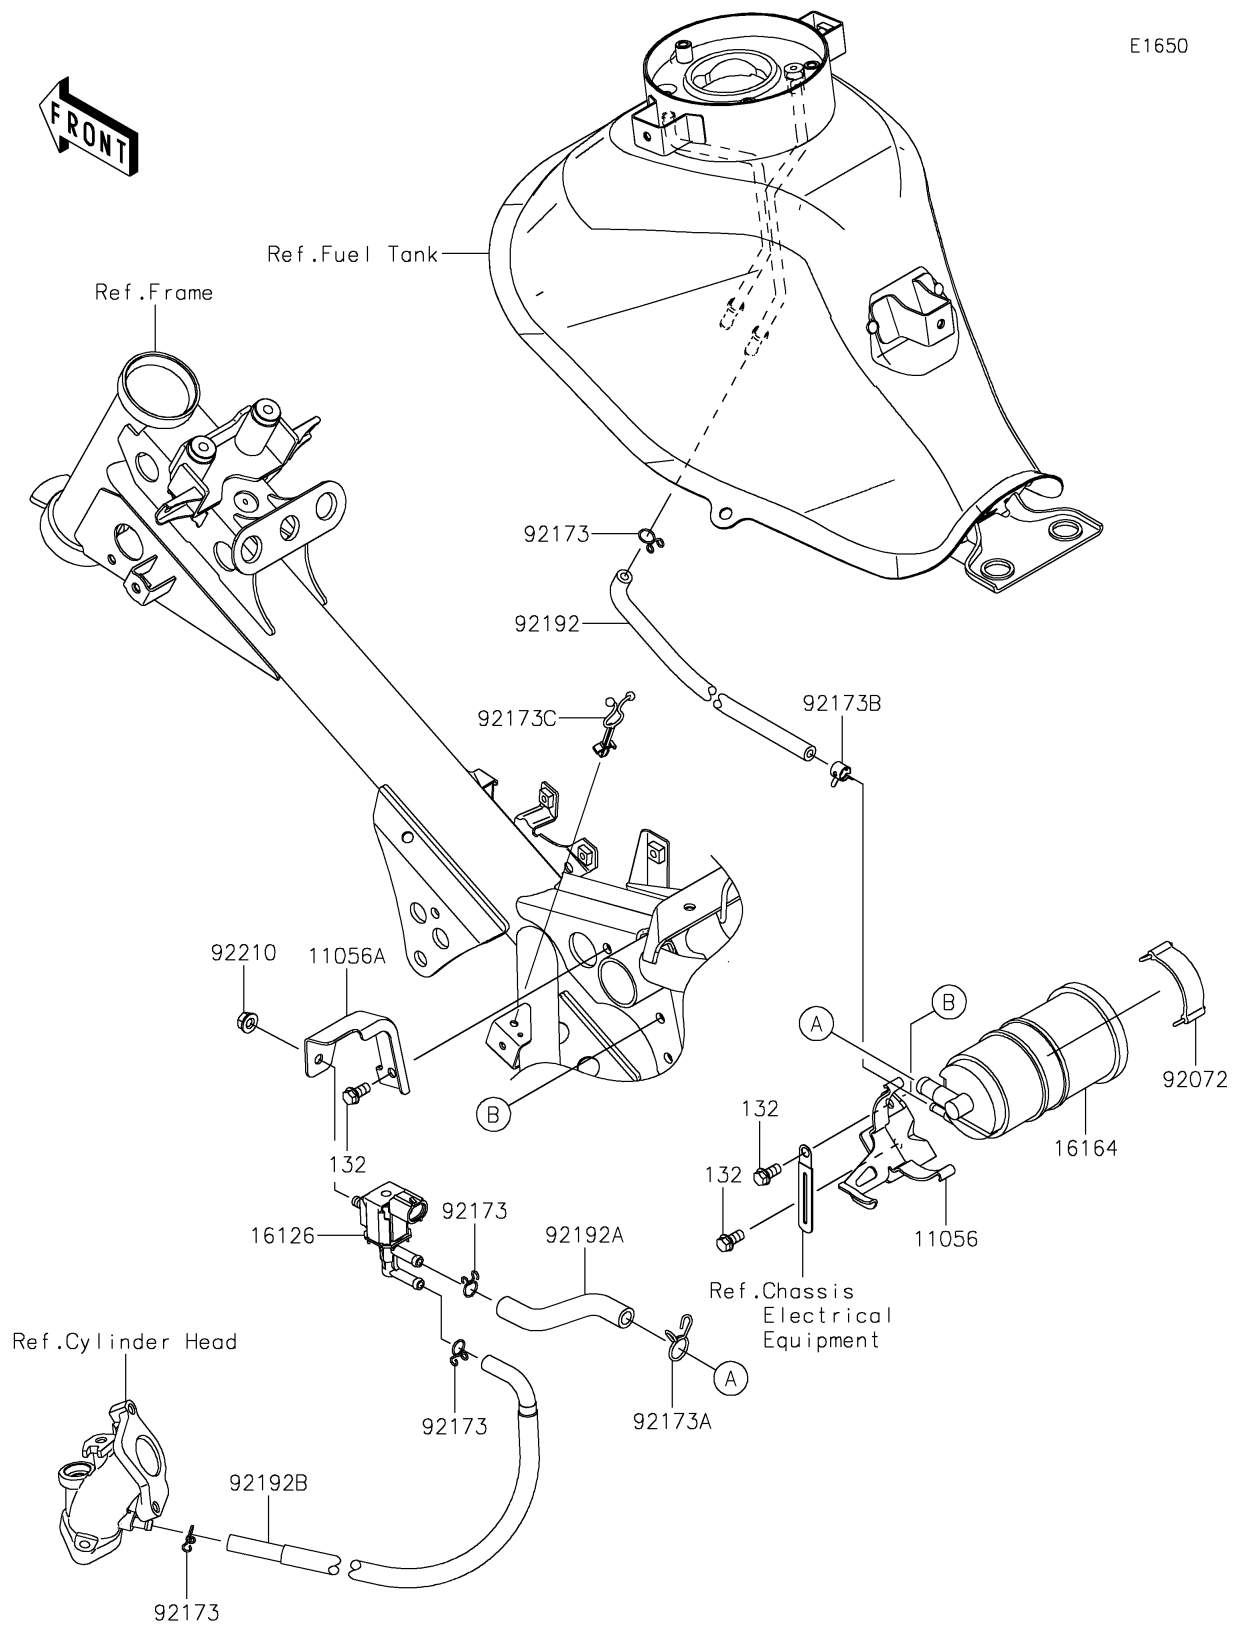

## PARTS DIAGRAM

# 2026 Z125 PRO

## PARTS LIST

### Fuel Evaporative System(CA)

ITEM NAME	PART NUMBER	QUANTITY
BRACKET,CANISTER (Ref # 11056)	11056-7523	1
BRACKET,VALVE (Ref # 11056A)	11056-7743	1
VALVE,SOLENOID (Ref # 16126)	16126-0705	1
CANISTER (Ref # 16164)	16164-0704	1
BAND,L=50 (Ref # 92072)	92072-1419	1
CLAMP (Ref # 92173)	92173-0050	4
CLAMP,14MM (Ref # 92173A)	92173-1015	1
CLAMP (Ref # 92173B)	92173-1143	1
CLAMP (Ref # 92173C)	92173-1616	1
TUBE,TANK-CANISTER (Ref # 92192)	92192-1484	1
TUBE,CANISTER-VALVE (Ref # 92192A)	92192-1531	1
TUBE,VALVE-PIPE INTAKE (Ref # 92192B)	92192-1747	1
NUT,FLANGED,6MM (Ref # 92210)	92210-1514	1
BOLT-FLANGED-SMALL,6X12 (Ref # 132)	132BA0612	3