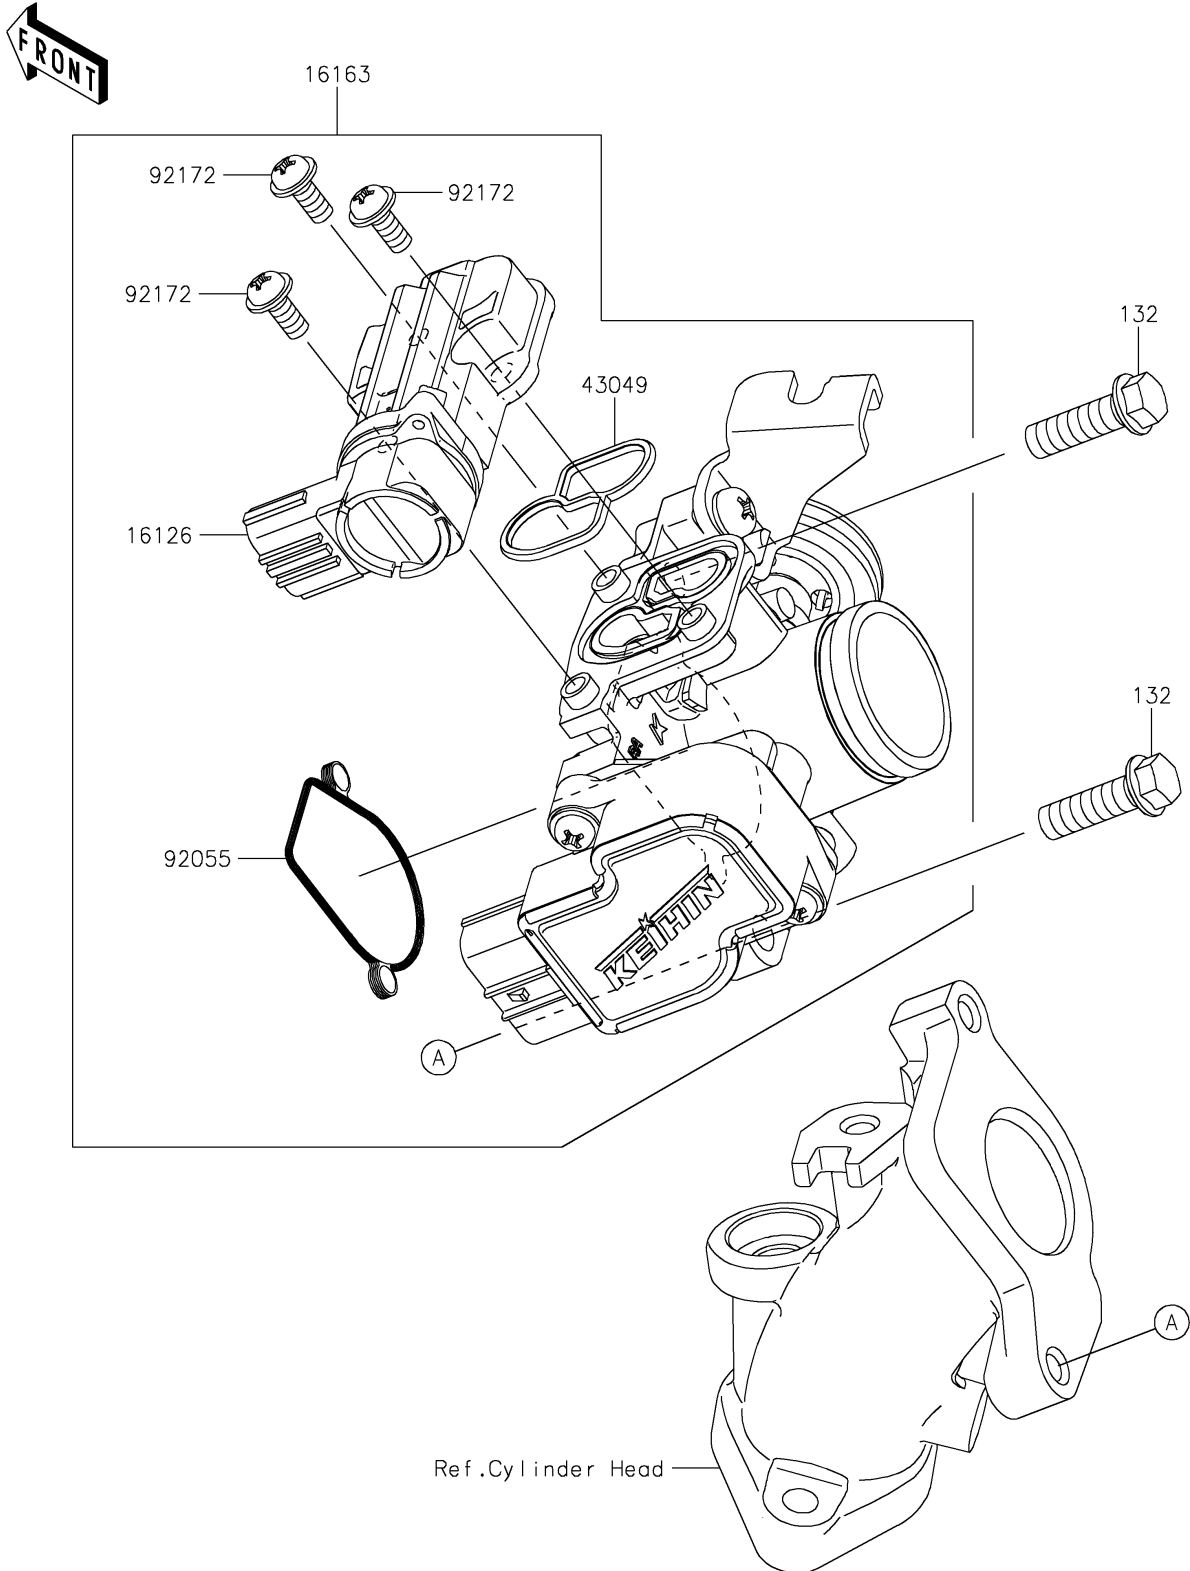

2026 Z125 PRO

PARTS DIAGRAM

Throttle

E1510

2026 Z125 PRO

PARTS LIST

Throttle

ITEM NAME

PART NUMBER

QUANTITY
