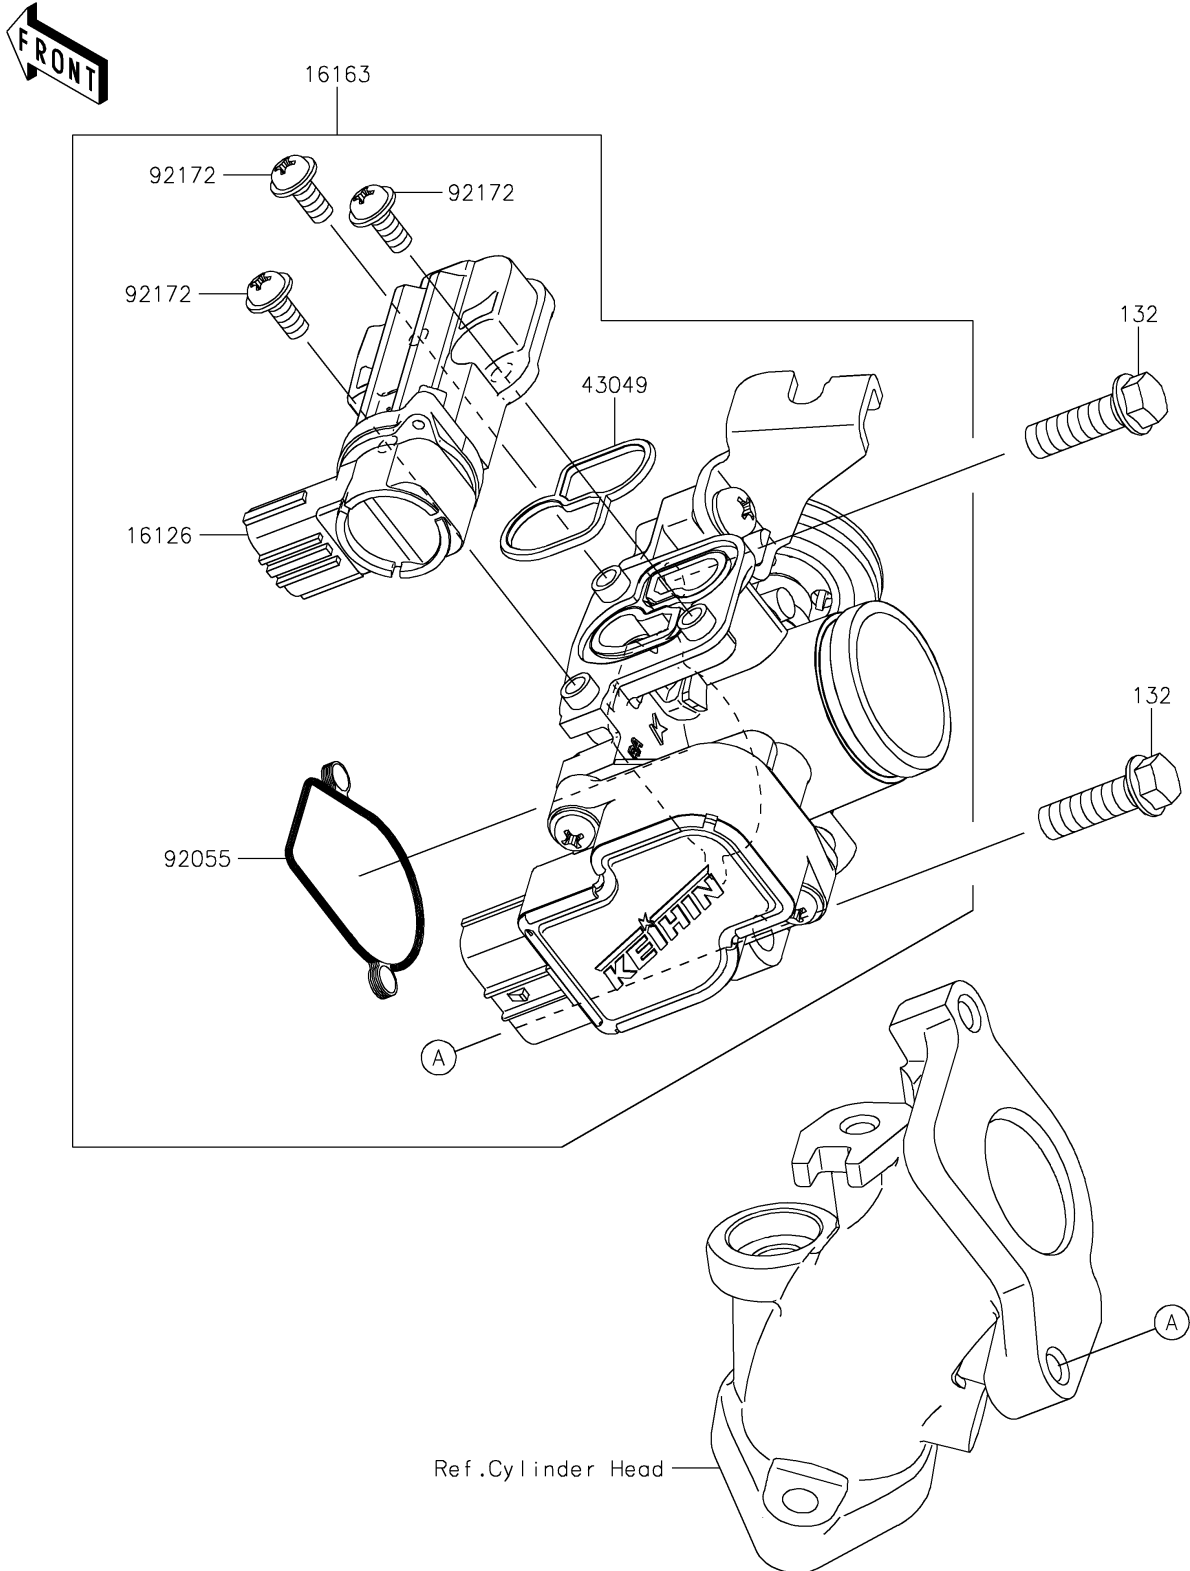

2026 Z125 PRO

PARTS DIAGRAM

Throttle

E1510

2026 Z125 PRO

PARTS LIST

Throttle

ITEM NAME	PART NUMBER	QUANTITY
VALVE,ISC (Ref # 16126)	16126-0757	1
THROTTLE-ASSY (Ref # 16163)	16163-1186	1
PACKING (Ref # 43049)	43049-0561	1
RING-O (Ref # 92055)	92055-0879	1
SCREW (Ref # 92172)	92172-1136	3
BOLT-FLANGED-SMALL,6X20 (Ref # 132)	132BA0620	2