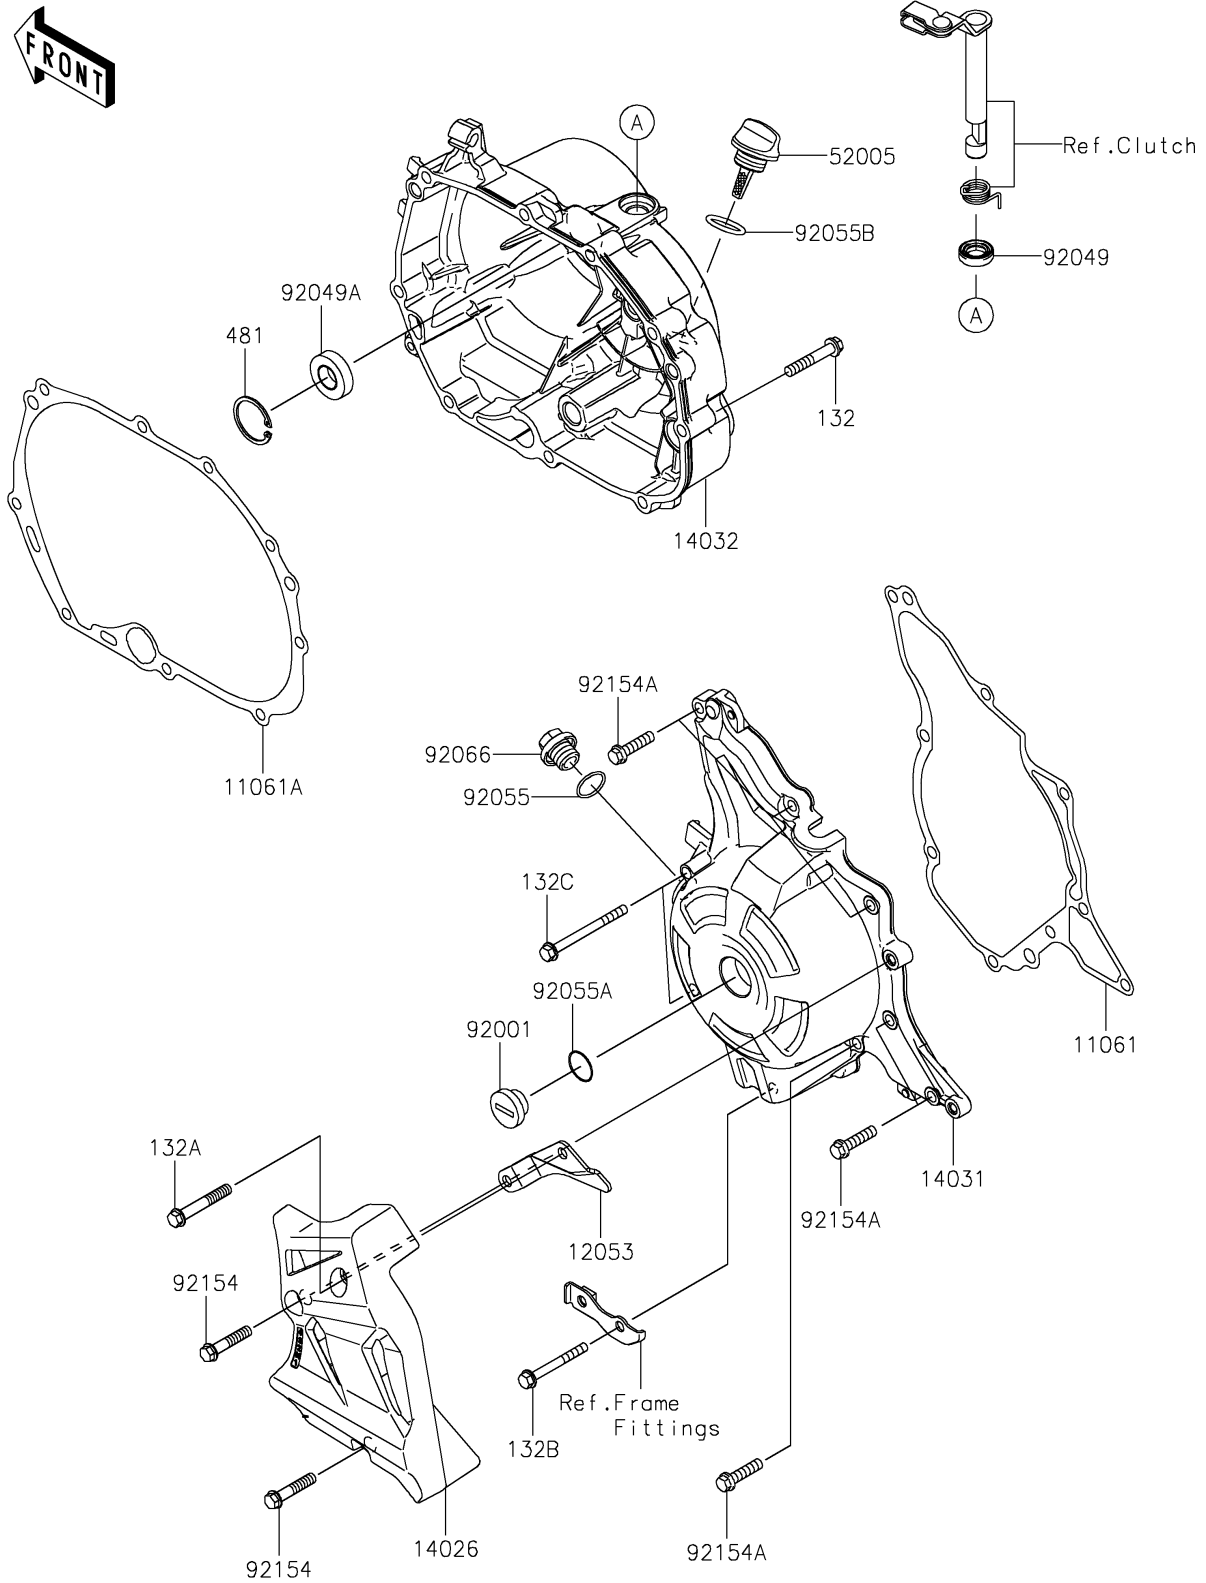

## PARTS DIAGRAM

### Engine Cover(s)

E1431

## PARTS LIST

### Engine Cover(s)

ITEM NAME	PART NUMBER	QUANTITY
GASKET,GENERATOR (Ref # 11061)	11061-0125	1
GASKET,CLUTCH COVER (Ref # 11061A)	11061-0289	1
GUIDE-CHAIN (Ref # 12053)	12053-0233	1
COVER-CHAIN (Ref # 14026)	14026-0127	1
COVER-GENERATOR,F.M.GRAY (Ref # 14031)	14031-0575-26M	1
COVER-CLUTCH,F.M.GRAY (Ref # 14032)	14032-0634-26M	1
GAUGE,OIL LEVEL (Ref # 52005)	52005-0756	1
BOLT,GENERATOR COVER CAP (Ref # 92001)	92001-1827	1
SEAL-OIL,12X20X5.5 (Ref # 92049)	92049-0142	1
SEAL-OIL,AC0387E0 (Ref # 92049A)	92049-1595	1
RING-O,14.8X2.4 (Ref # 92055)	92055-0153	1
RING-O,25.7X2.4 (Ref # 92055A)	92055-0154	1
RING-O,20X2 (Ref # 92055B)	92055-0155	1
PLUG,14X10 (Ref # 92066)	92066-1571	1
BOLT,FLANGED,6X30 (Ref # 92154)	92154-1080	2
BOLT,FLANGED,6X25 (Ref # 92154A)	92154-2154	6
BOLT-FLANGED-SMALL,6X35 (Ref # 132)	132BA0635	9
BOLT-FLANGED-SMALL,6X40 (Ref # 132A)	132BA0640	1
BOLT-FLANGED-SMALL,6X45 (Ref # 132B)	132BA0645	1
BOLT-FLANGED-SMALL,6X60 (Ref # 132C)	132BA0660	2
CIRCLIP-TYPE-C,28MM (Ref # 481)	481J2800	1