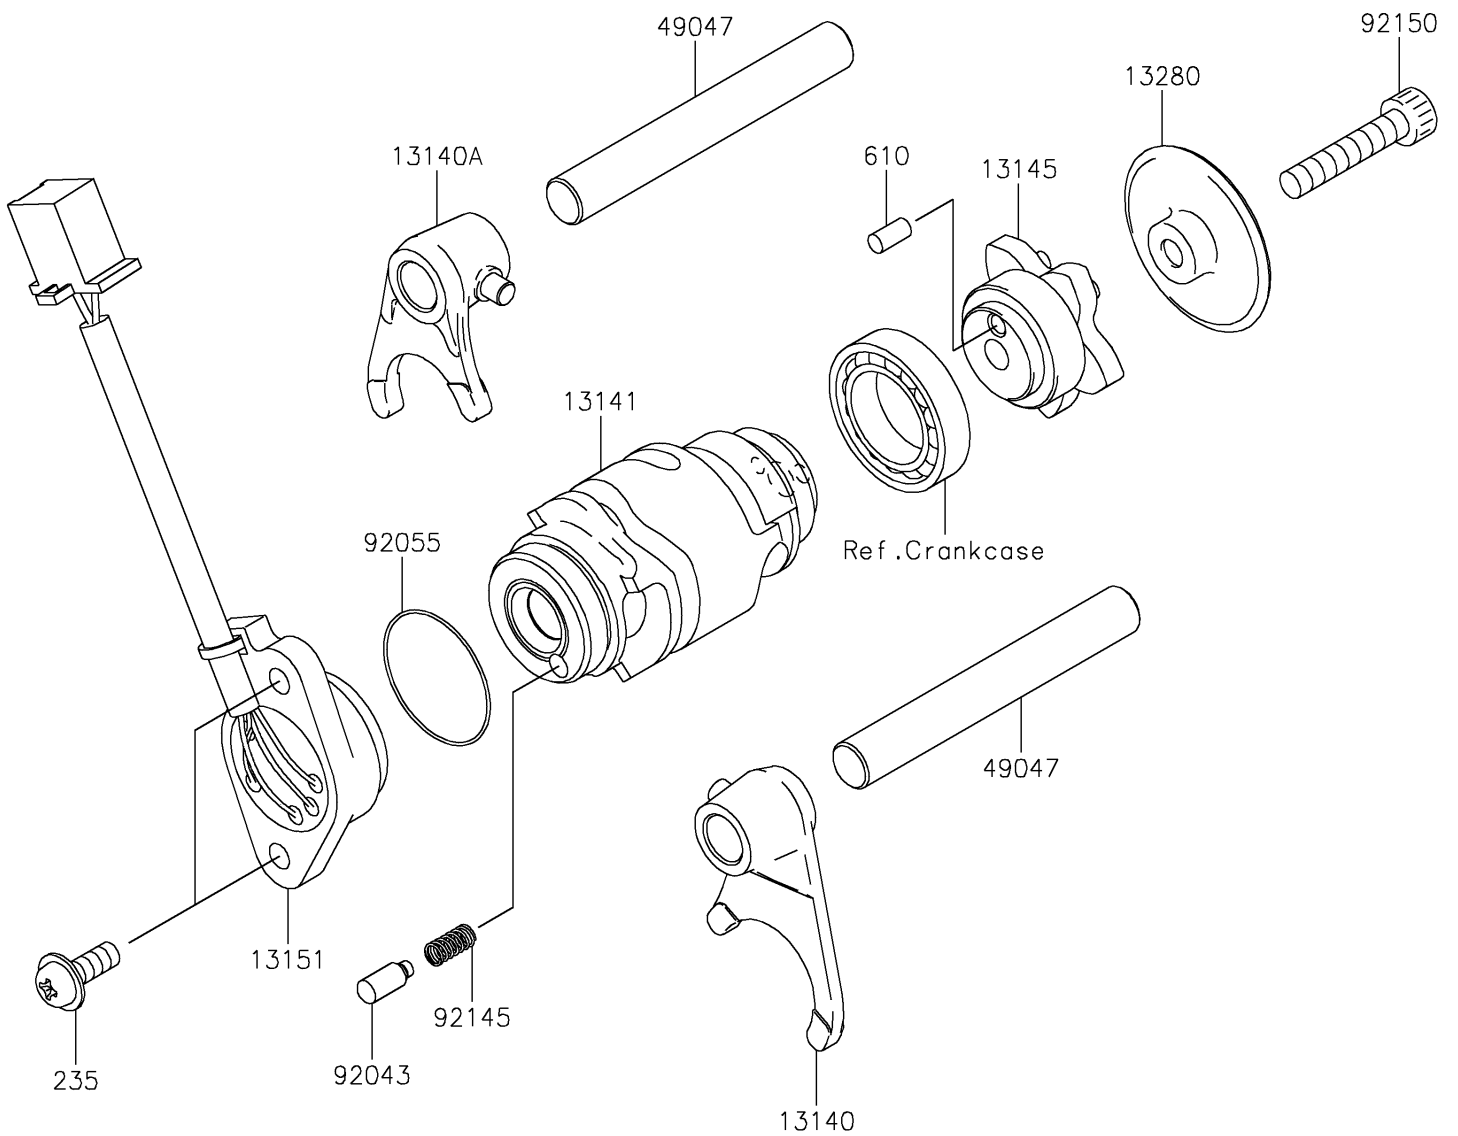

2026 Z125 PRO

PARTS DIAGRAM

Gear Change Drum/Shift Fork(s)

E1362

2026 Z125 PRO

PARTS LIST

Gear Change Drum/Shift Fork(s)

ITEM NAME

PART NUMBER

QUANTITY
