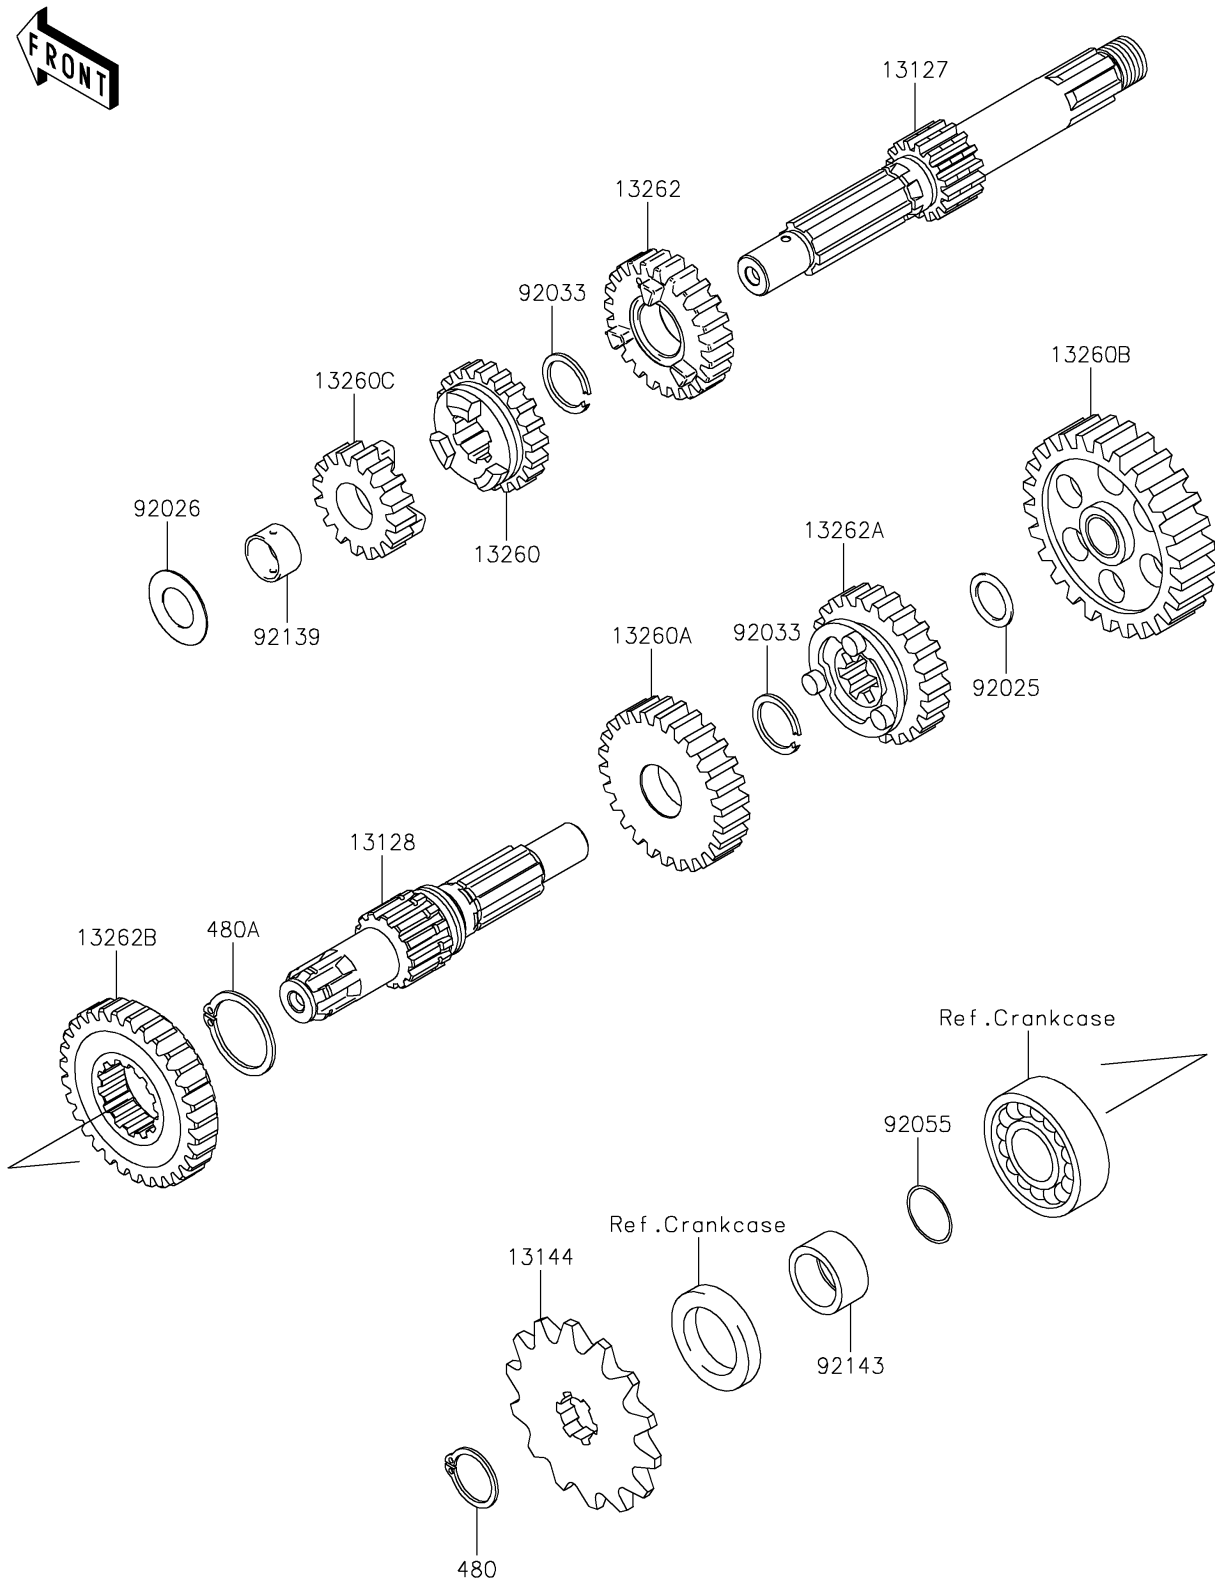

2026 Z125 PRO

PARTS DIAGRAM

Transmission

E1361

2026 Z125 PRO

PARTS LIST

Transmission

Kawasaki

Let the Good Times Roll®

ITEM NAME

PART NUMBER

QUANTITY
