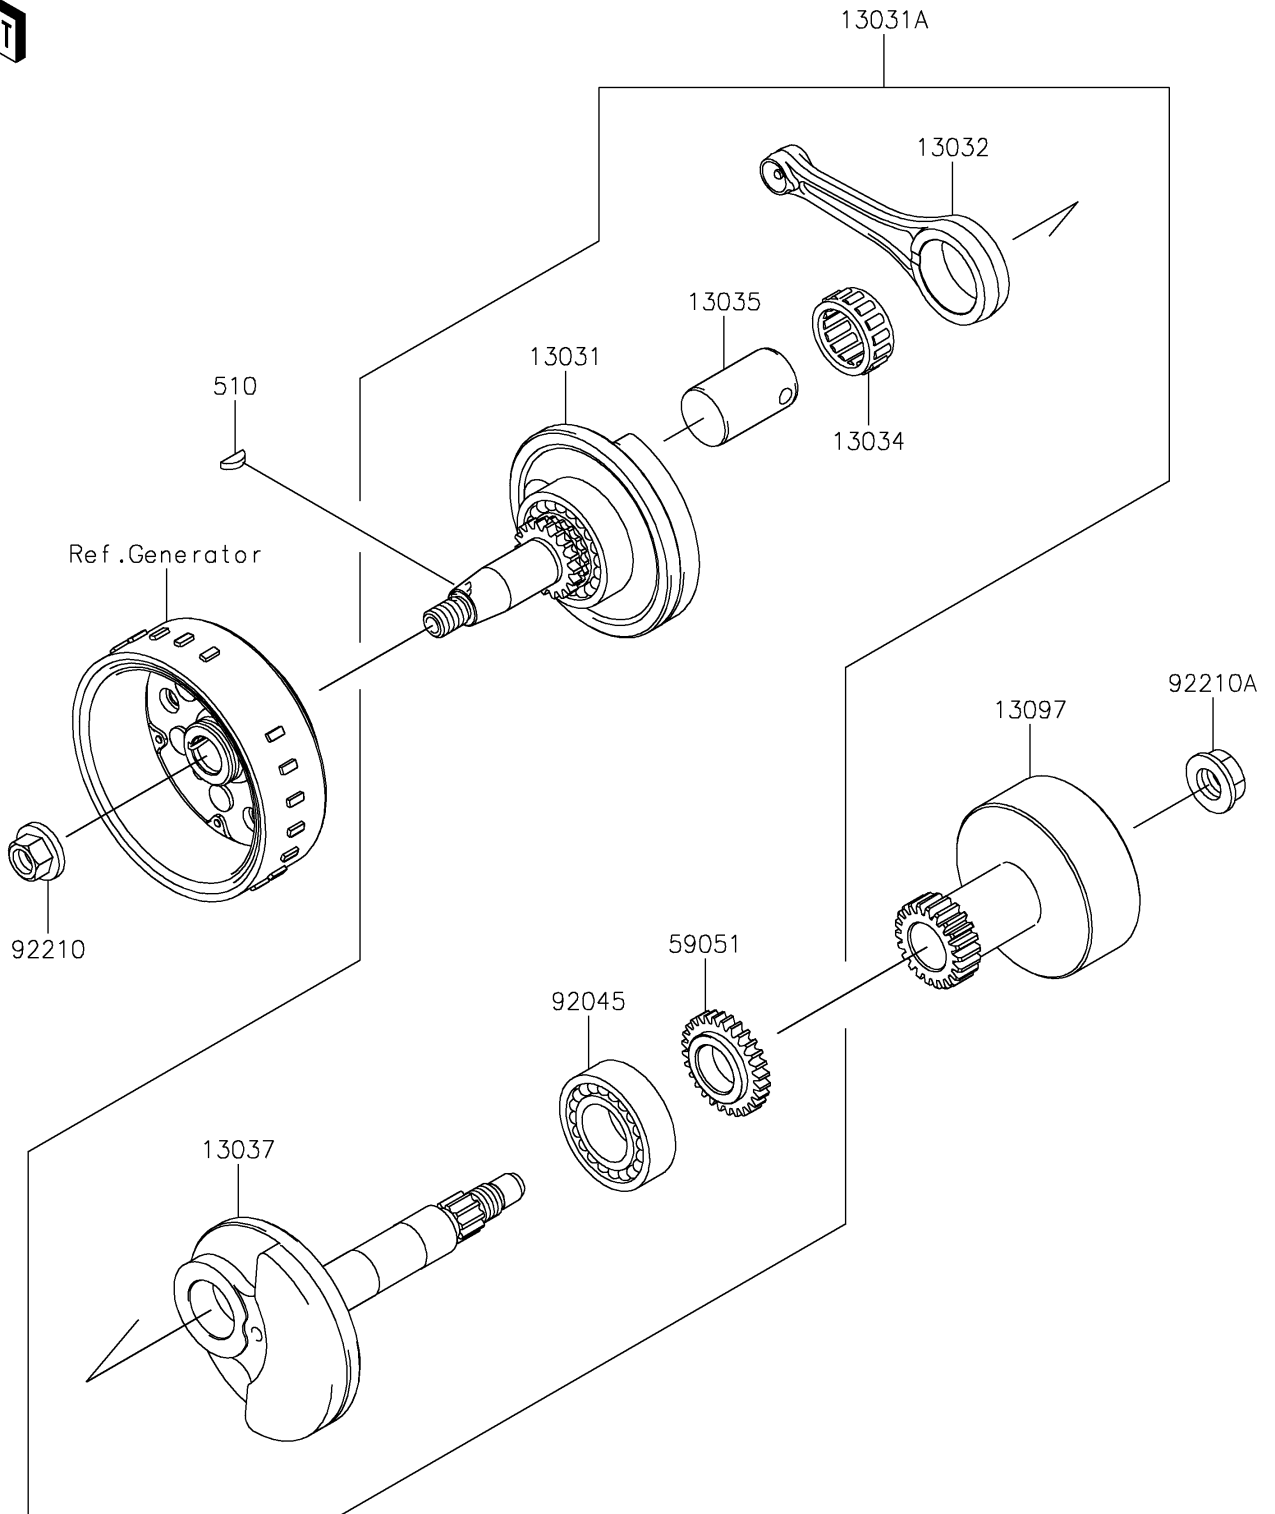

2026 Z125 PRO

PARTS DIAGRAM

Crankshaft

E1321

2026 Z125 PRO

PARTS LIST

Crankshaft

ITEM NAME	PART NUMBER	QUANTITY
CRANKSHAFT-COMP,LH (Ref # 13031)	13031-0826	1
CRANKSHAFT-COMP (Ref # 13031A)	13031-0891	1
ROD-CONNECTING (Ref # 13032)	13032-0749	1
BEARING-BIG END,KT 263314EGC06 (Ref # 13034)	13034-0010	1
PIN-CRANK (Ref # 13035)	13035-0031	1
CRANKSHAFT,RH (Ref # 13037)	13037-0790	1
GEAR-PRIMARY SPUR,22T (Ref # 13097)	13097-0581	1
GEAR-SPUR (Ref # 59051)	59051-1402	1
BEARING-BALL,TMB205CJR2C2 (Ref # 92045)	92045-1293	1
NUT,12MM (Ref # 92210)	92210-0176	1
NUT,14MM (Ref # 92210A)	92210-1374	1
KEY-WOODRUFF (Ref # 510)	510A3200	1