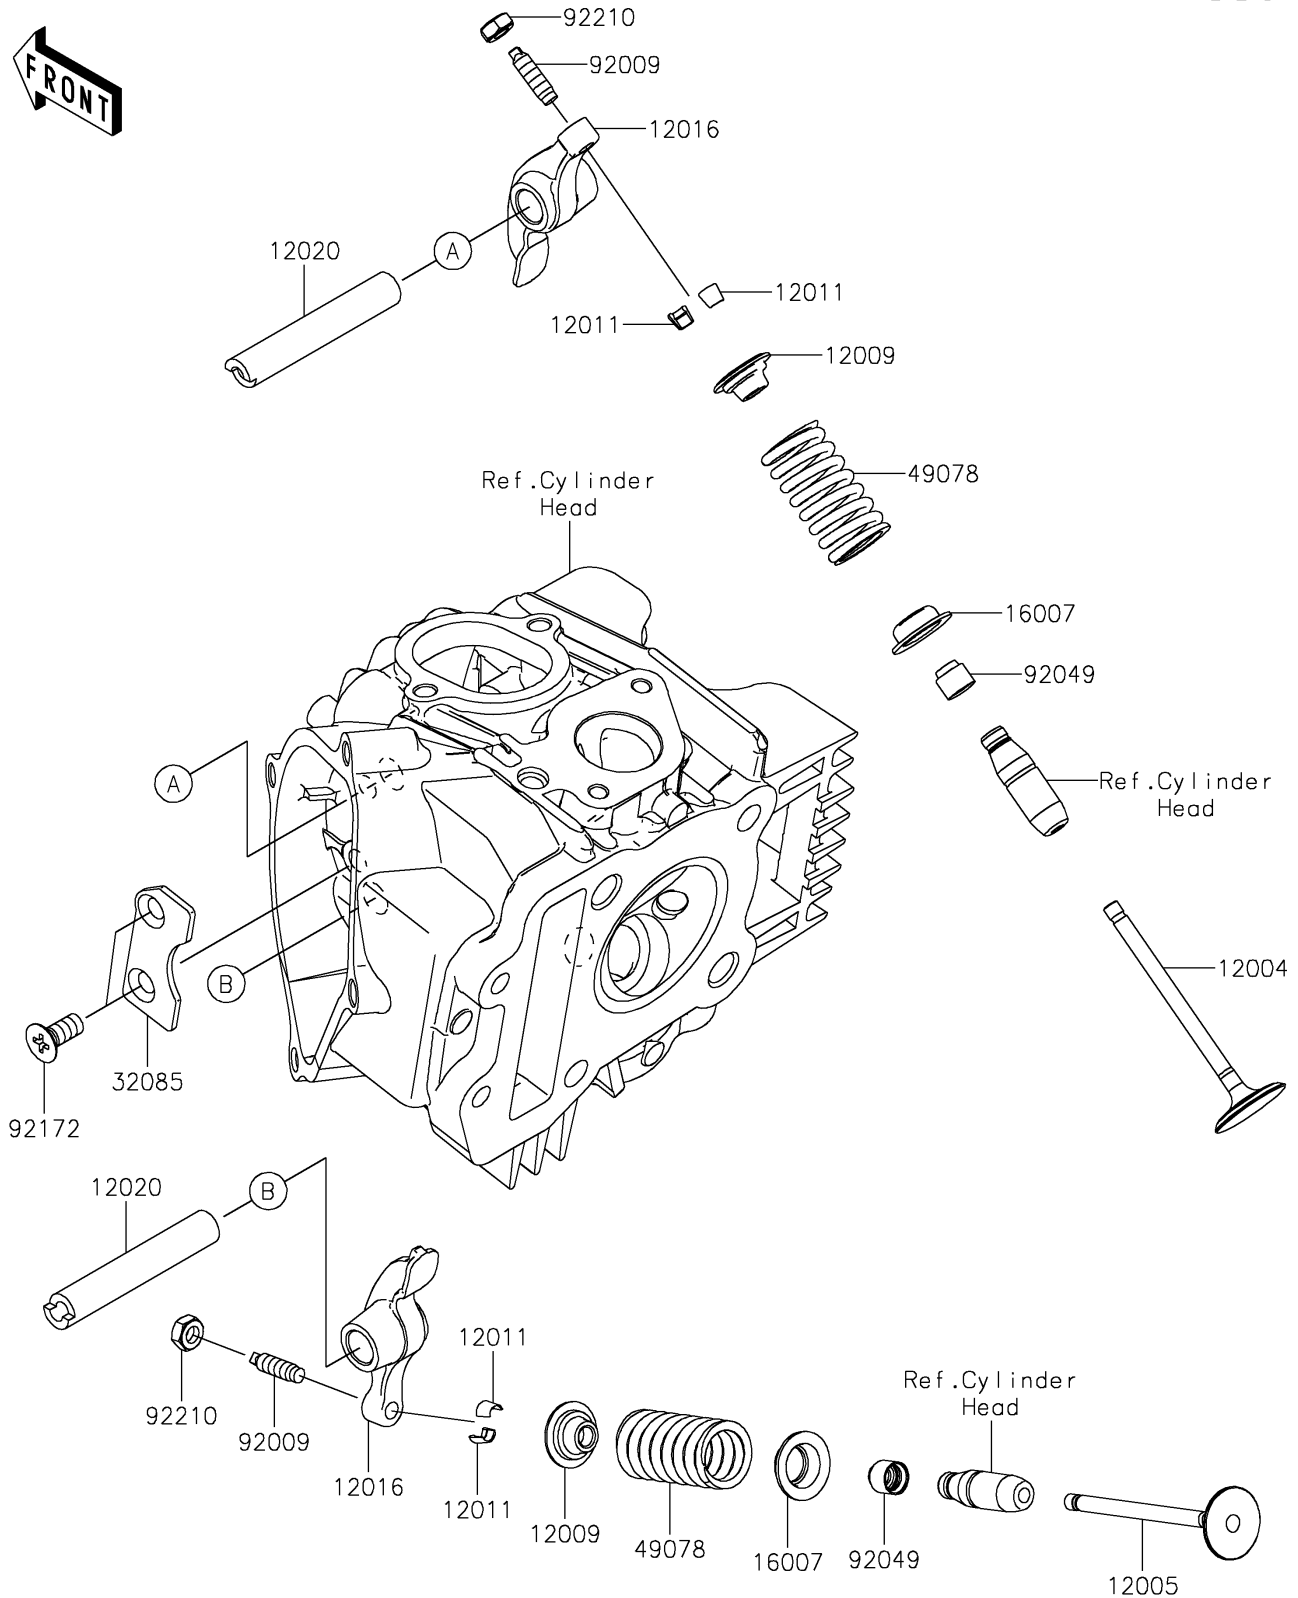

2026 Z125 PRO

PARTS DIAGRAM

Valve(s)

E1210

2026 Z125 PRO

PARTS LIST

Valve(s)

ITEM NAME	PART NUMBER	QUANTITY
VALVE-INTAKE (Ref # 12004)	12004-0710	1
VALVE-EXHAUST (Ref # 12005)	12005-0713	1
RETAINER-VALVE SPRING (Ref # 12009)	12009-1073	2
COLLET (Ref # 12011)	12011-1053	4
ARM-ROCKER (Ref # 12016)	12016-0001	2
SHAFT-ROCKER (Ref # 12020)	12020-0010	2
SEAT-SPRING,VALVE (Ref # 16007)	16007-1187	2
STOPPER (Ref # 32085)	32085-0893	1
SPRING-ENGINE VALVE (Ref # 49078)	49078-1151	2
SCREW,VALVE ADJUST (Ref # 92009)	92009-1109	2
SEAL-OIL, VSB 4.3 7.5 5.3 8.3 (Ref # 92049)	92049-1349	2
SCREW,6X15 (Ref # 92172)	92172-0143	2
NUT,VALVE ADJUST LOCK (Ref # 92210)	92210-1491	2