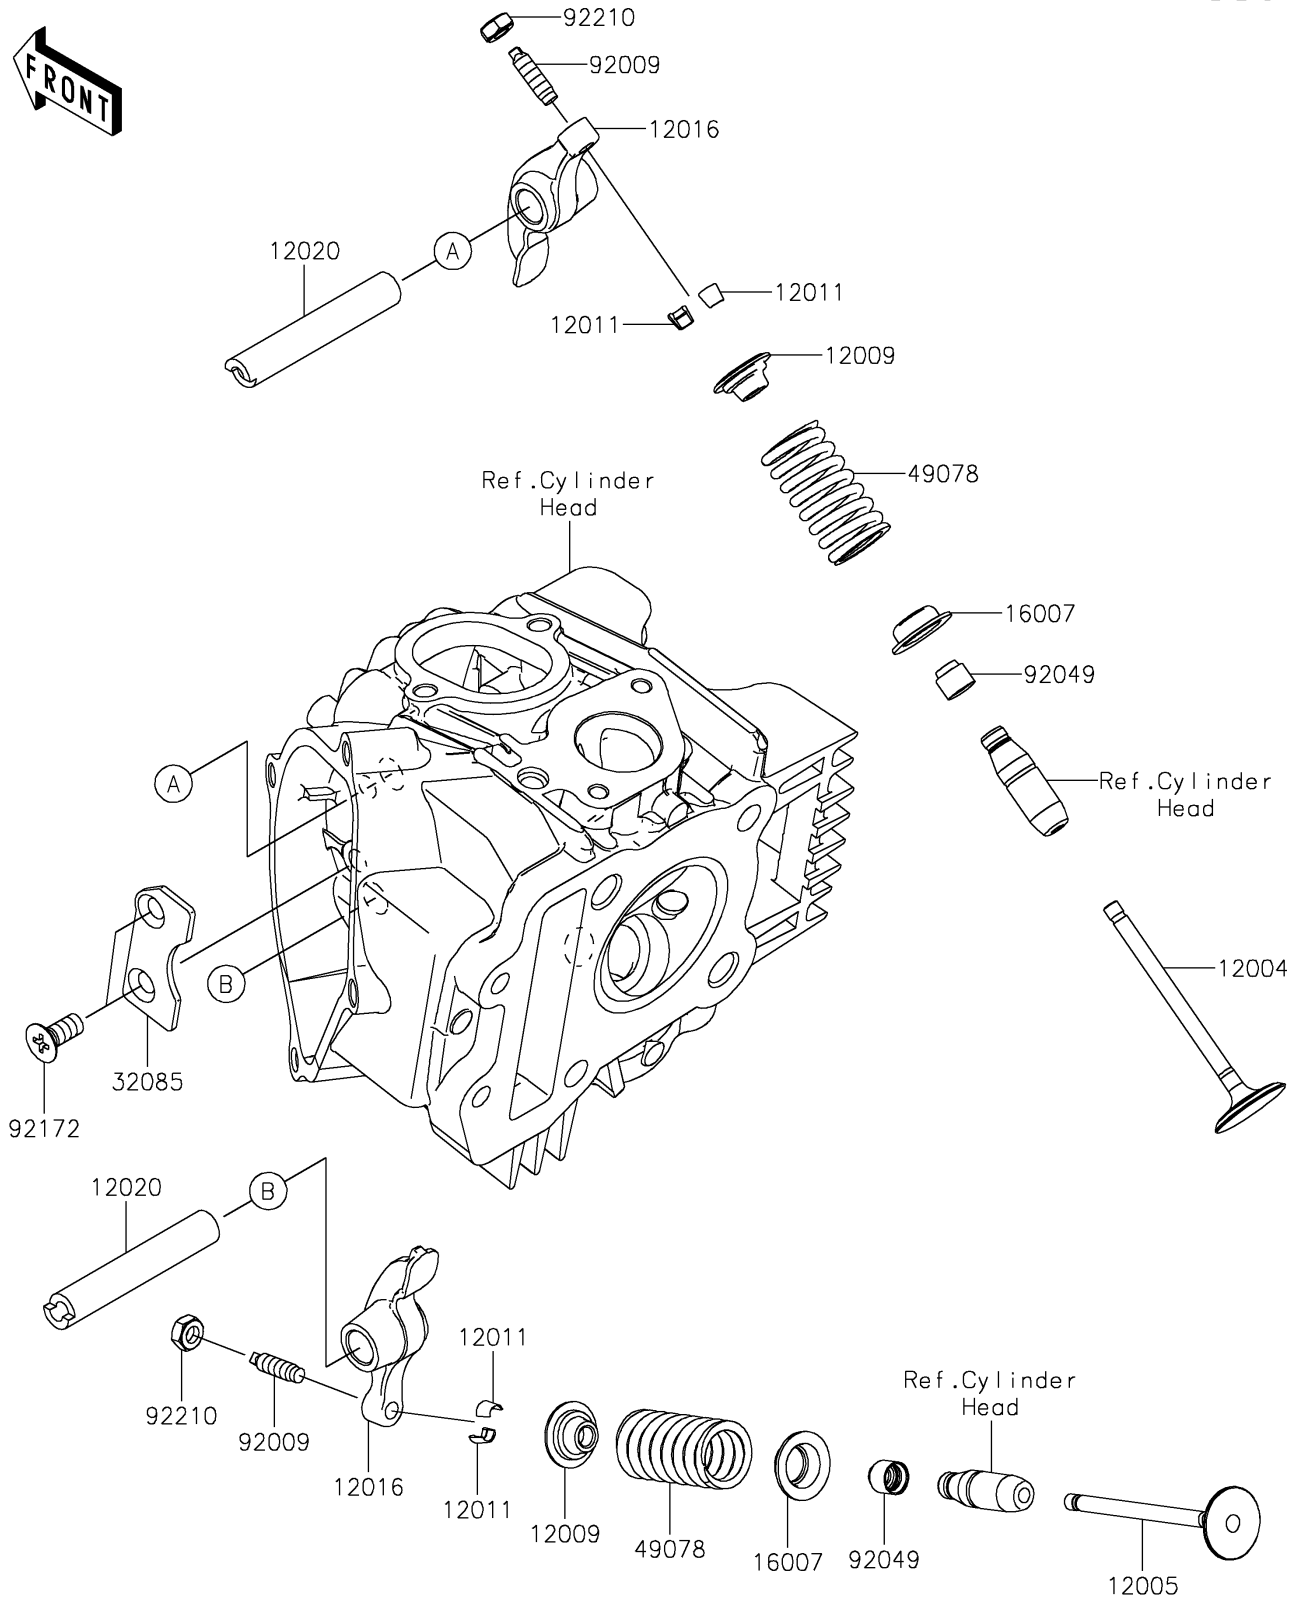

2026 Z125 PRO

PARTS DIAGRAM

Valve(s)

E1210

2026 Z125 PRO

PARTS LIST

Valve(s)

ITEM NAME

PART NUMBER

QUANTITY
