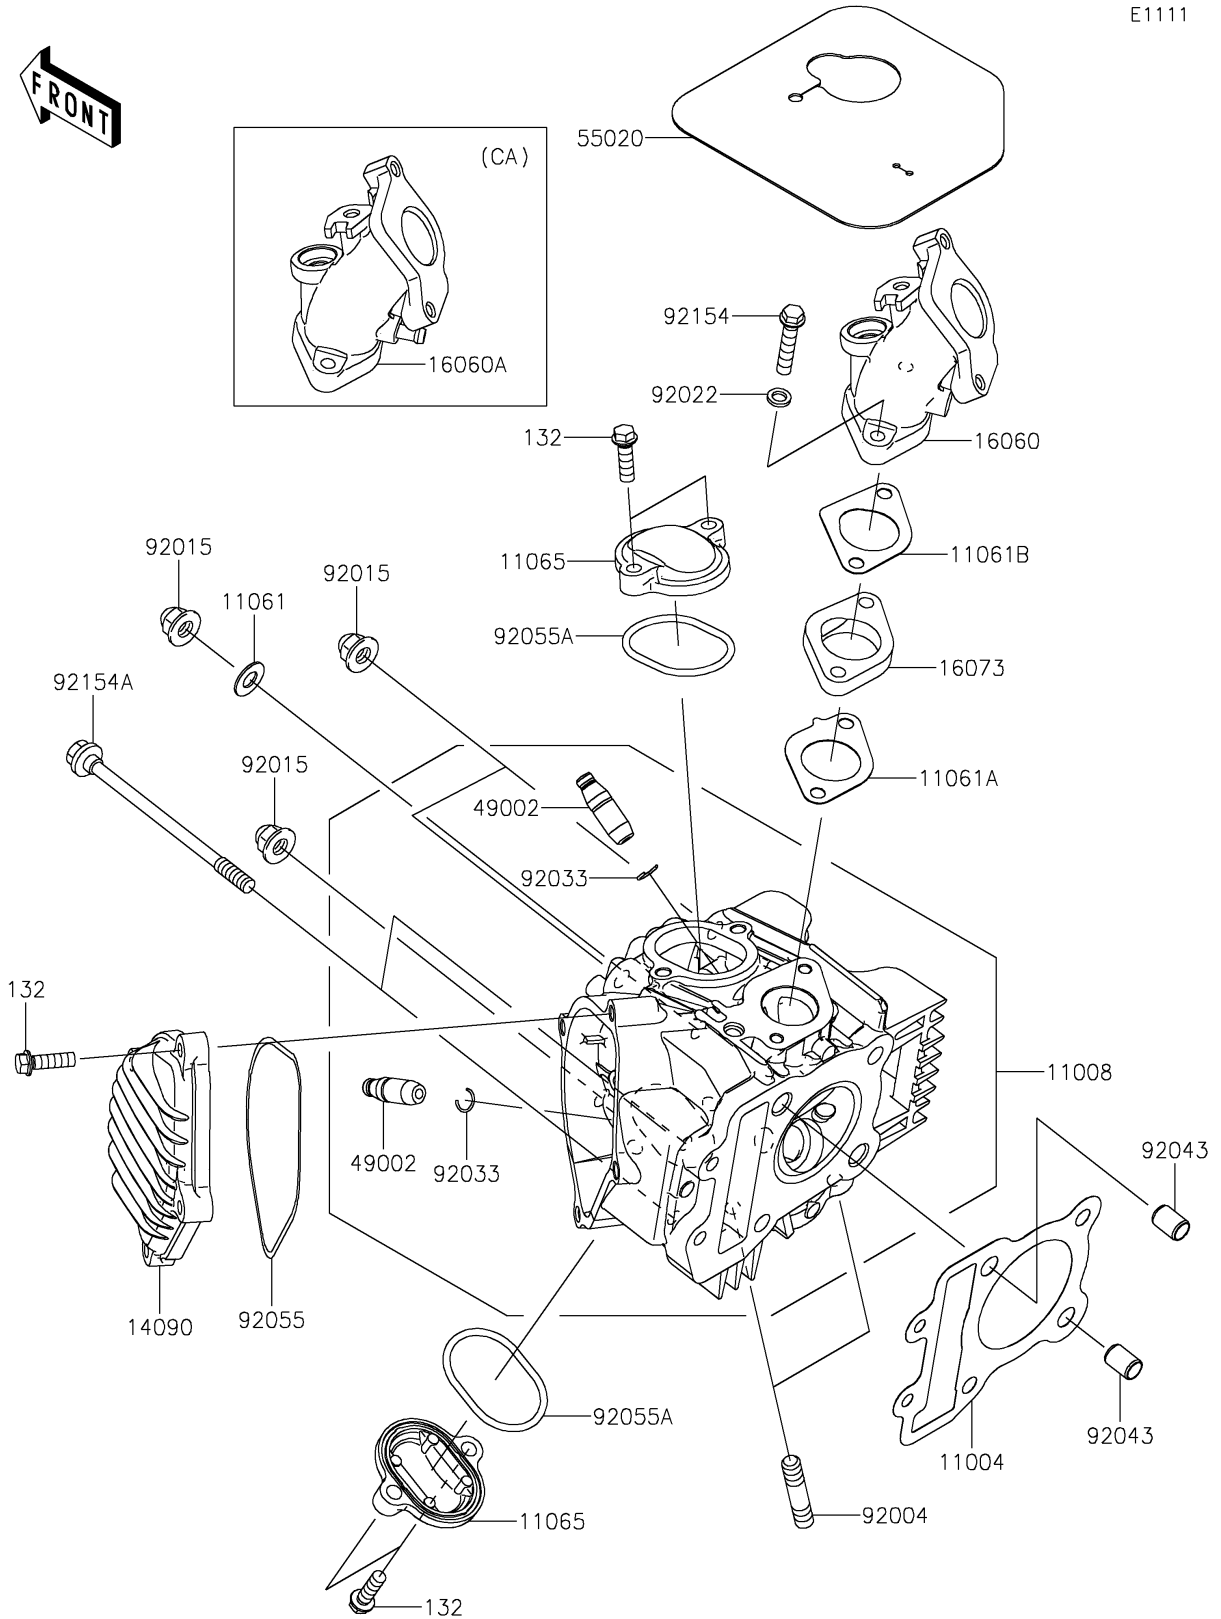

2026 Z125 PRO

PARTS DIAGRAM

Cylinder Head

E1111

2026 Z125 PRO

PARTS LIST

Cylinder Head

ITEM NAME	PART NUMBER	QUANTITY
-----------	-------------	----------
