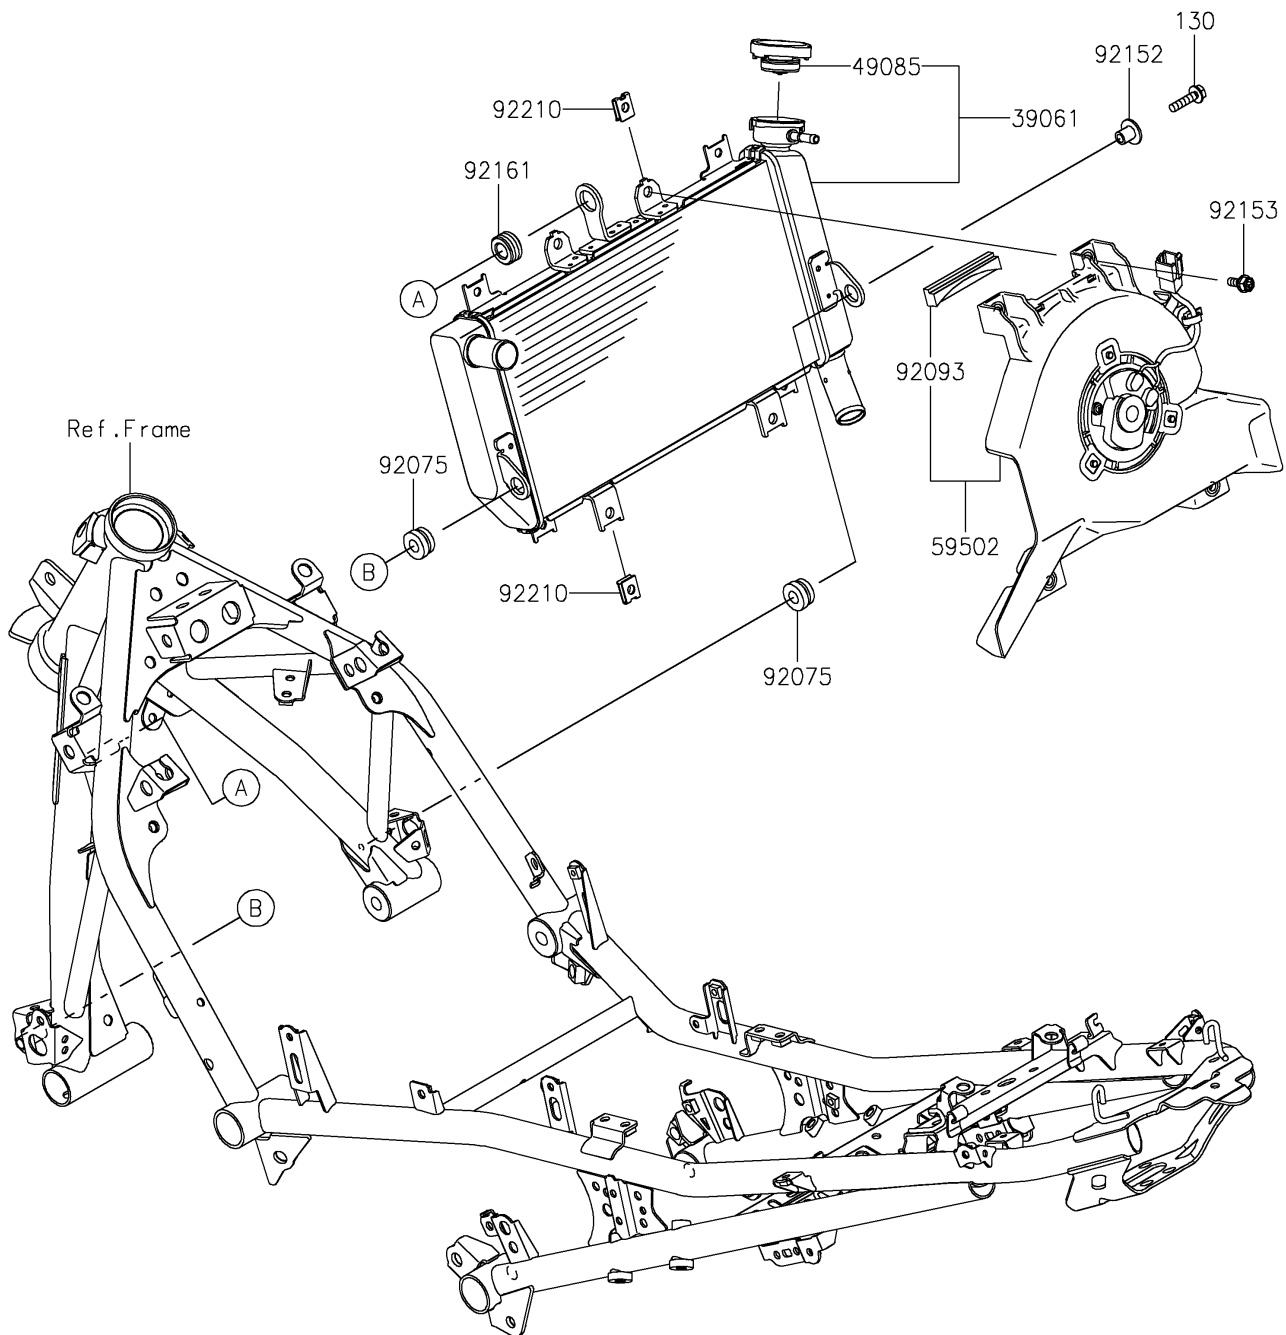

2026 Ninja 500 ABS

PARTS DIAGRAM

Radiator

E3032

2026 Ninja 500 ABS

PARTS LIST

Radiator

ITEM NAME

PART NUMBER

QUANTITY
