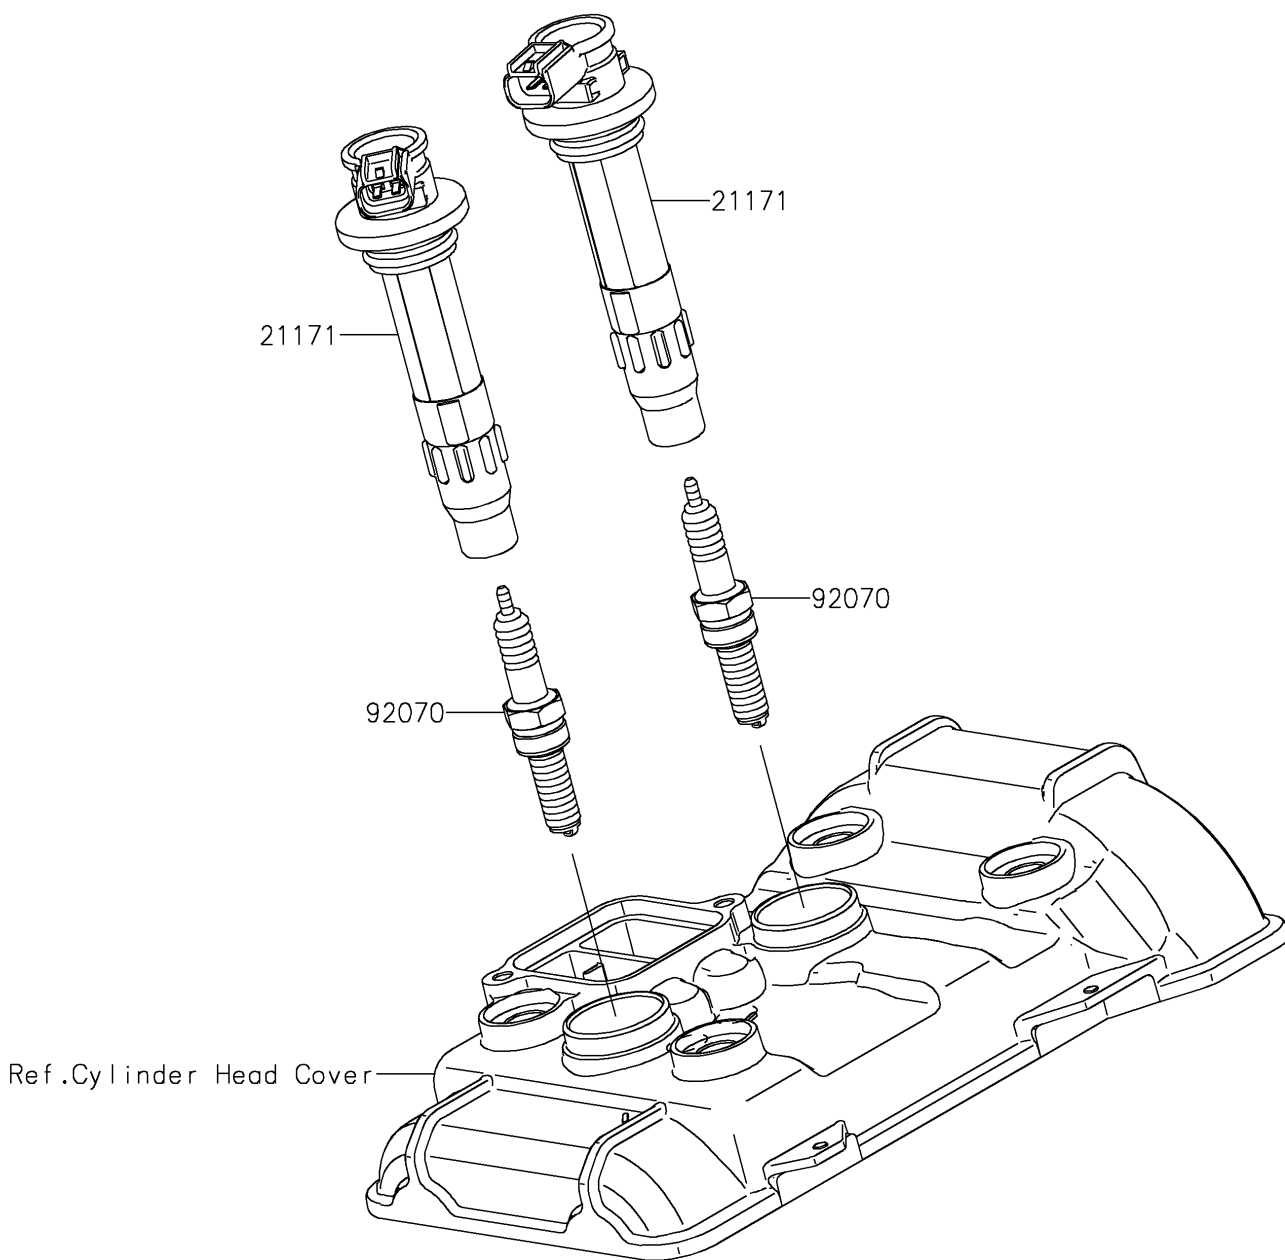

2026 Ninja 500 ABS

PARTS DIAGRAM

Ignition System

Kawasaki

Let the Good Times Roll®

E1830

2026 Ninja 500 ABS

PARTS LIST

Ignition System

ITEM NAME

PART NUMBER

QUANTITY
